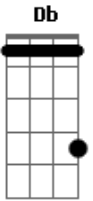

[Refrão]

Eb F Gm C  
Dm Eb Don't you love me, baby? The shape I'm takin'  
Eb F Dm Eb After lettin' go, the trouble funk is on the floor, oh my children  
F Gm C  
Dm Eb Don't you love me, baby? The shape I'm takin'  
Eb F Gm C  
Dm Jungle at the disco, jungle's what they came before

[Segunda Parte]

Dm F Gm Bb  
C The beat is tricky but you're never gonna move it around  
Dm F Gm  
Bb C You're dressin' up when you really should be dressin' down  
Dm F  
Gm You know my one last nerve, ring my bell on Dead Man's Curve  
Gm Bb C  
Dm Pick 'em up your make the queen a super walk is so obscene  
F

© ukulele-chords.com

© ukulele-chords.com

Gonna do your thing this time, Misai river, box of wine  
Gm Bb C

Throw it up, it's time to serve, pizza's free on  
thirtythirtythird, third, third

[Refrão]

Eb F Gm C  
Dm Eb Don't you love me, baby? The shape I'm takin'  
Eb F Dm Eb After lettin' go, the trouble funk is on the floor, oh my children  
F Gm C  
Dm Eb Don't you love me, baby? The shape I'm takin'  
Eb F Gm  
Dm Jungle at the disco, jungle's what they came before  
( Cm Bb Fm )

[Guitar Solo] Dm F Gm Bb C  
Dm F Gm Bb C  
Dm F Gm Bb C  
Dm F Gm Bb C  
Dm

[Refrão]

Eb F Gm C  
Dm Eb Don't you love me, baby? The shape I'm takin'  
Eb F Dm Eb After lettin' go, the trouble funk is on the floor, oh my children  
F Gm C  
Dm Eb Don't you love me, baby? The shape I'm takin'  
Eb F Gm  
Dm Jungle at the disco, jungle's what they came before