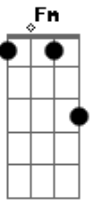

[Refrão]

Eb F Gm C  
Don't you love me, baby? The shape I'm takin'  
Eb F Dm Eb  
After lettin' go, the trouble funk is on the floor, oh my children  
F Gm C  
Don't you love me, baby? The shape I'm takin'  
Eb F Gm C  
Jungle at the disco, jungle's what they came before

[Segunda Parte]

Dm F Gm Bb  
C The beat is tricky but you're never gonna move it around  
Dm F Gm  
Bb C You're dressin' up when you really should be dressin' down  
Dm F  
Gm You know my one last nerve, ring my bell on Dead Man's Curve  
Gm Bb C  
Dm Pick 'em up your make the queen a super walk is so obscene  
F

© ukulele-chords.com

© ukulele-chords.com

Gonna do your thing this time, Misai river, box of wine  
Gm Bb C

Throw it up, it's time to serve, pizza's free on  
thirtythirtythird, third, third

[Refrão]

Eb F Gm C  
Don't you love me, baby? The shape I'm takin'  
Eb F Dm Eb  
After lettin' go, the trouble funk is on the floor, oh my children  
F Gm C  
Don't you love me, baby? The shape I'm takin'  
Eb F Gm  
Jungle at the disco, jungle's what they came before

[Guitar Solo] Dm F Gm Bb C  
Dm F Gm Bb C  
Dm F Gm Bb C  
Dm F Gm Bb C  
Dm

[Refrão]

Eb F Gm C  
Don't you love me, baby? The shape I'm takin'  
Eb F Dm Eb  
After lettin' go, the trouble funk is on the floor, oh my children  
F Gm C  
Don't you love me, baby? The shape I'm takin'  
Eb F Gm  
Jungle at the disco, jungle's what they came before