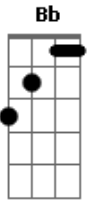

© ukulele-chords.com