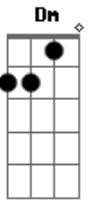

© ukulele-chords.com