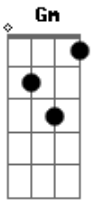

© ukulele-chords.com