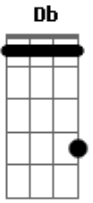

[Refrão]

Eb F Gm C  
Don't you love me, baby? The shape I'm takin'  
Eb F Dm Eb  
After lettin' go, the trouble funk is on the floor, oh my children  
F Gm C  
Don't you love me, baby? The shape I'm takin'  
Eb F Gm C  
Jungle at the disco, jungle's what they came before

[Segunda Parte]

Dm F Gm Bb  
C The beat is tricky but you're never gonna move it around  
Dm F Gm  
Bb C You're dressin' up when you really should be dressin' down  
Dm F  
Gm You know my one last nerve, ring my bell on Dead Man's Curve  
Gm Bb C  
Dm Pick 'em up your make the queen a super walk is so obscene  
F

© ukulele-chords.com

© ukulele-chords.com

Gonna do your thing this time, Misai river, box of wine  
Gm Bb C

Throw it up, it's time to serve, pizza's free on  
thirtythirtythird, third, third

[Refrão]

Eb F Gm C  
Don't you love me, baby? The shape I'm takin'  
Eb F Dm Eb  
After lettin' go, the trouble funk is on the floor, oh my children  
F Gm C  
Don't you love me, baby? The shape I'm takin'  
Eb F Gm  
Jungle at the disco, jungle's what they came before

[Guitar Solo] Dm F Gm Bb C  
Dm F Gm Bb C  
Dm F Gm Bb C  
Dm F Gm Bb C  
Dm

[Refrão]

Eb F Gm C  
Don't you love me, baby? The shape I'm takin'  
Eb F Dm Eb  
After lettin' go, the trouble funk is on the floor, oh my children  
F Gm C  
Don't you love me, baby? The shape I'm takin'  
Eb F Gm  
Jungle at the disco, jungle's what they came before