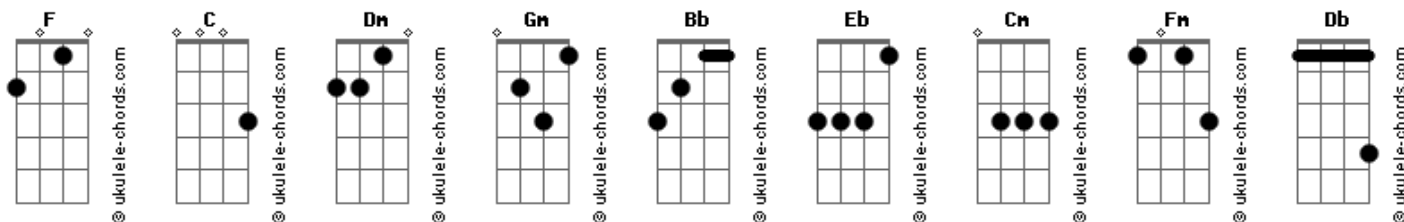

# Red Hot Chili Peppers - The Shape I'm Takin'

tom:

F

Intro: C Dm C Dm C

[Primeira Parte]

Dm F Gm  
 Bb You wanna beat it but you're never gonna leave this town  
 Dm F Gm Bb C In the jungle where the fever comes immediate ground  
 Dm F I'm alone with all my friends, firewood's to the pussy den  
 Gm Bb C Shakin' up that new West End, don't get too close, my style bends  
 Dm F I'ma do my thing this time, hurtin', we're the Serpentine  
 Gm Bb C Dm Everything we overheard, pizza's free on thirtythirtythird, third, third

[Refrão]

Eb F Gm C  
 Don't you love me, baby? The shape I'm takin'  
 Eb F Dm Eb  
 After lettin' go, the trouble funk is on the floor, oh my children  
 F Gm C  
 Don't you love me, baby? The shape I'm takin'  
 Eb F Gm C  
 Jungle at the disco, jungle's what they came before

## Acordes

Gonna do your thing this time, Misai river, box of wine

Gm Bb C  
 Dm

Throw it up, it's time to serve, pizza's free on thirtythirtythird, third, third

[Refrão]

Eb F Gm C  
 Don't you love me, baby? The shape I'm takin'  
 Eb F Dm Eb  
 After lettin' go, the trouble funk is on the floor, oh my children  
 F Gm C  
 Don't you love me, baby? The shape I'm takin'  
 Eb F Gm  
 Jungle at the disco, jungle's what they came before  
 ( Cm Bb Fm )

[Refrão]

Eb F Gm C  
 Don't you love me, baby? The shape I'm takin'  
 Eb F Dm Eb  
 After lettin' go, the trouble funk is on the floor, oh my children  
 F Gm C  
 Don't you love me, baby? The shape I'm takin'  
 Eb F Gm  
 Jungle at the disco, jungle's what they came before