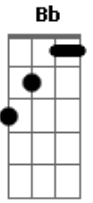

© ukulele-chords.com