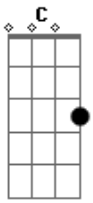

© ukulele-chords.com