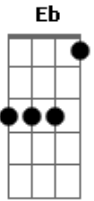

© ukulele-chords.com