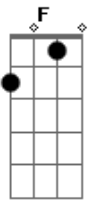

Red Hot Chili Peppers - The Shape I'm Takin'

tom:
Intro: C Dm C Dm C

[Primeira Parte]

Dm F Gm
Bb You wanna beat it but you're never gonna leave this town
Dm F Gm Bb C In the jungle where the fever comes immediate ground
Dm F I'm alone with all my friends, firewood's to the pussy den
Gm Bb C Shakin' up that new West End, don't get too close, my style bends
Dm F I'ma do my thing this time, hurtin', we're the Serpentine
Gm Bb C Dm Everything we overheard, pizza's free on thirtythirtythird, third, third

[Refrão]

Eb F Gm C
Dm Eb Don't you love me, baby? The shape I'm takin'
Eb F Dm Eb After lettin' go, the trouble funk is on the floor, oh my children
F Gm C
Dm Eb Don't you love me, baby? The shape I'm takin'
Eb F Gm C
Dm Jungle at the disco, jungle's what they came before

[Segunda Parte]

Dm F Gm Bb
C The beat is tricky but you're never gonna move it around
Dm F Gm
Bb C You're dressin' up when you really should be dressin' down
Dm F
Gm You know my one last nerve, ring my bell on Dead Man's Curve
Gm Bb C
Dm Pick 'em up your make the queen a super walk is so obscene
F

Acordes

© ukulele-chords.com