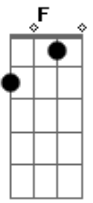

Red Hot Chili Peppers - The Shape I'm Takin'

tom:
Intro: C Dm C Dm C

[Primeira Parte]

Dm F Gm
Bb You wanna beat it but you're never gonna leave this town
Dm F Gm Bb C In the jungle where the fever comes immediate ground
Dm F I'm alone with all my friends, firewood's to the pussy den
Gm Bb C Shakin' up that new West End, don't get too close, my style bends
Dm F I'ma do my thing this time, hurtin', we're the Serpentine
Gm Bb C Dm Everything we overheard, pizza's free on thirtythirtythird, third, third

[Refrão]

Eb F Gm C
Don't you love me, baby? The shape I'm takin'
Eb F Dm Eb
After lettin' go, the trouble funk is on the floor, oh my children
F Gm C
Don't you love me, baby? The shape I'm takin'
Eb F Gm C
Jungle at the disco, jungle's what they came before

[Segunda Parte]

Dm F Gm Bb
C The beat is tricky but you're never gonna move it around
Dm F Gm
Bb C You're dressin' up when you really should be dressin' down
Dm F
Gm You know my one last nerve, ring my bell on Dead Man's Curve
Gm Bb C
Dm Pick 'em up your make the queen a super walk is so obscene
F

Acordes

© ukulele-chords.com