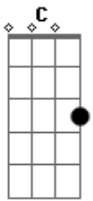

© ukulele-chords.com