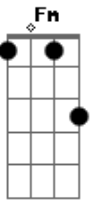

# Red Hot Chili Peppers - The Shape I'm Takin'

tom:  
Intro: C Dm C Dm C

[Primeira Parte]

Dm F Gm  
Bb You wanna beat it but you're never gonna leave this town  
Dm F Gm Bb C In the jungle where the fever comes immediate ground  
Dm F I'm alone with all my friends, firewood's to the pussy den  
Gm Bb C Shakin' up that new West End, don't get too close, my style bends  
Dm F I'ma do my thing this time, hurtin', we're the Serpentine  
Gm Bb C Dm Everything we overheard, pizza's free on thirtythirtythird, third, third

[Refrão]

Eb F Gm C  
Dm Eb Don't you love me, baby? The shape I'm takin'  
Eb F Dm Eb After lettin' go, the trouble funk is on the floor, oh my children  
F Gm C  
Dm Eb Don't you love me, baby? The shape I'm takin'  
Eb F Gm C  
Dm Jungle at the disco, jungle's what they came before

[Segunda Parte]

Dm F Gm Bb  
C The beat is tricky but you're never gonna move it around  
Dm F Gm  
Bb C You're dressin' up when you really should be dressin' down  
Dm F  
Gm You know my one last nerve, ring my bell on Dead Man's Curve  
Gm Bb C  
Dm Pick 'em up your make the queen a super walk is so obscene  
F

© ukulele-chords.com

© ukulele-chords.com

Gonna do your thing this time, Misai river, box of wine  
Gm Bb C

Throw it up, it's time to serve, pizza's free on  
thirtythirtythird, third, third

[Refrão]

Eb F Gm C  
Dm Eb Don't you love me, baby? The shape I'm takin'  
Eb F Dm Eb After lettin' go, the trouble funk is on the floor, oh my children  
F Gm C  
Dm Eb Don't you love me, baby? The shape I'm takin'  
Eb F Gm  
Dm Jungle at the disco, jungle's what they came before  
( Cm Bb Fm )