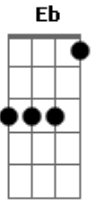

© ukulele-chords.com