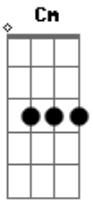

© ukulele-chords.com