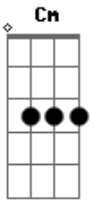

© ukulele-chords.com