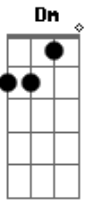

© ukulele-chords.com