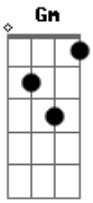

© ukulele-chords.com