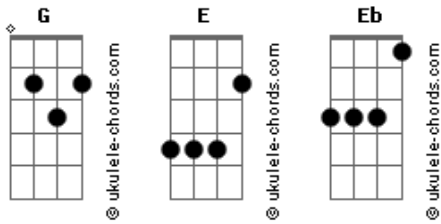

Red Hot Chili Peppers - The Power Of Equality

Tom: **G**

(Tune high **E** down to **E_b**)

Here's the verse rhythm:

Play this at "Can I get just a little bit of power?"

Chorus:

PM.....

Play solo over this rhythm:

Solo:

Acordes

There's also a second kind of solo/bridge thingee:

Outro: