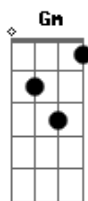

© ukulele-chords.com