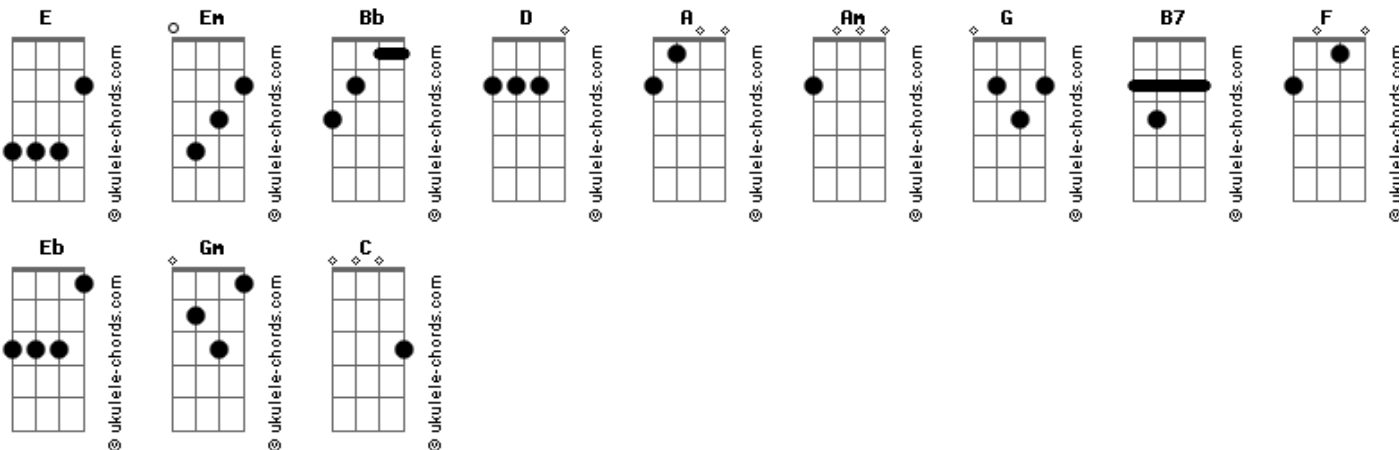

Red Hot Chili Peppers - The Heavy Wing

tom:

Intro: Em Bb E

[Verse 1]

E D A
Golden light streamin' from your eyes
Am G
Give me a piece of the real thing
B7
And I live with you this life
E D A
Stripped and clean, a restless wolverine
Am G
An eloquent part of the whole dance
B7
And I stray

[Pre-Chorus]

F Am
Tell the whole world to slow down
Eb Gm
We gotta get off and we gotta go 'round
F Am
Tell the whole world to roll down
Eb A
The window is broken, forever unspoken
A
Only whenever

[Chorus]

D F D F
Oh, I know that it's only gold
D F
And I come slow now for ev'rything
Eb Bb F C
The heavy wing
D F D F
Oh, I know that it's only gold
D F
And I bleed into your pleasantri?s
Eb Bb
The memory
F C
Che-----mistry

[Verse 2]

E D A
Death to rise, subtraction of advice
Am G
The criminal ties of my rival
B7
And I'll roll these dice
E D A

Acordes

Cold supply, scraping to get by
Am G
Blatantly flooding the low rise
B7
And I'll throw this dice