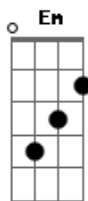

Red Hot Chili Peppers - The Heavy Wing

tom:

Intro: Em Bb E

[Verse 1]

E D A
Golden light streamin' from your eyes
Am G
Give me a piece of the real thing
B7
And I live with you this life
E D A
Stripped and clean, a restless wolverine
Am G
An eloquent part of the whole dance
B7
And I stray

[Pre-Chorus]

F Am
Tell the whole world to slow down
Eb Gm
We gotta get off and we gotta go 'round
F Am
Tell the whole world to roll down
Eb A
The window is broken, forever unspoken
A
Only whenever

[Chorus]

D F D F
Oh, I know that it's only gold
D F
And I come slow now for ev'rything
Eb Bb F C
The heavy wing
D F D F
Oh, I know that it's only gold
D F
And I bleed into your pleasantri?s
Eb Bb
The memory
F C
Che-----mistry

[Verse 2]

E D A
Death to rise, subtraction of advice
Am G
The criminal ties of my rival
B7
And I'll roll these dice
E D A

Acordes

© ukulele-chords.com

© ukulele-chords.com

© ukulele-chords.com

© ukulele-chords.com