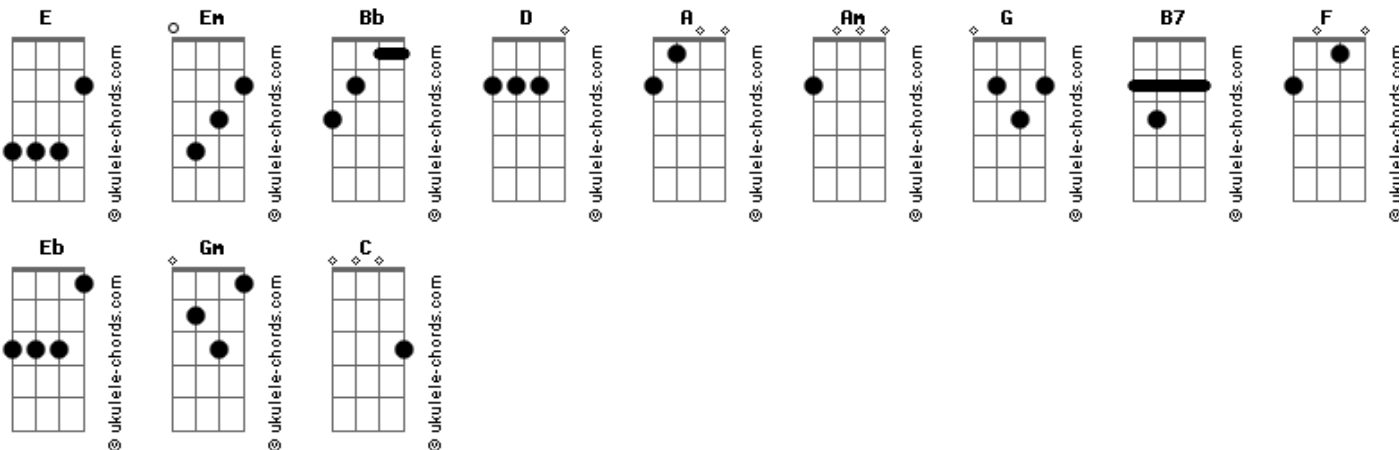

Red Hot Chili Peppers - The Heavy Wing

tom:

Intro: Em Bb E

[Verse 1]

E D A
Golden light streamin' from your eyes
Am G
Give me a piece of the real thing
B7
And I live with you this life
E D A
Stripped and clean, a restless wolverine
Am G
An eloquent part of the whole dance
B7
And I stray

[Pre-Chorus]

F Am
Tell the whole world to slow down
Eb Gm
We gotta get off and we gotta go 'round
F Am
Tell the whole world to roll down
Eb A
The window is broken, forever unspoken
A
Only whenever

[Chorus]

D F D F
Oh, I know that it's only gold
D F
And I come slow now for ev'rything
Eb Bb F C
The heavy wing
D F D F
Oh, I know that it's only gold
D F
And I bleed into your pleasantri?s
Eb Bb
The memory
F C
Che-----mistry

[Verse 2]

E D A
Death to rise, subtraction of advice
Am G
The criminal ties of my rival
B7
And I'll roll these dice
E D A

Acordes

Cold supply, scraping to get by
Am G
Blatantly flooding the low rise
B7
And I'll throw this dice

[Pre-Chorus]

F Am
Trace me now through your innocence
Eb Gm
Tell me it's part of the program I started
F Am
Space me now through your citizens
Eb A
Tell me it's part of the whole plan now
A
Bringing my slow hand

[Chorus]

D F D F
Oh, I know that it's only gold
D F
And I come slow now for ev'rything
Eb Bb F C
The heavy wing
D F D F
Oh, I know that it's only gold
D F
And I bleed into your pleasantri?s
Eb Bb
The memory
F C
Che-----mistry

[Interlude] Em Bb

[Solo] E D A
Am G B7
E D A
Am G B7

[Chorus]

E G E G
Oh, I know that it's only gold
E G
And I come slow now for ev'rything
F C G D
The heavy wing
E G E G
Oh, I know that it's only gold
E G
And I bleed into your pleasantri?s
F C
The memory
G D E
Che-----mistry