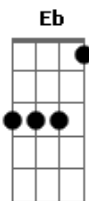

© ukulele-chords.com