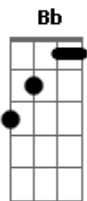

Red Hot Chili Peppers - The Heavy Wing

tom:

Intro: Em Bb E

[Verse 1]

E D A
Golden light streamin' from your eyes
Am G
Give me a piece of the real thing
B7
And I live with you this life
E D A
Stripped and clean, a restless wolverine
Am G
An eloquent part of the whole dance
B7
And I stray

[Pre-Chorus]

F Am
Tell the whole world to slow down
Eb Gm
We gotta get off and we gotta go 'round
F Am
Tell the whole world to roll down
Eb A
The window is broken, forever unspoken
A
Only whenever

[Chorus]

[Verse 2]

E D A
Death to rise, subtraction of advice
Am G
The criminal ties of my rival
B7
And I'll roll these dice
E D A

Acordes

© ukulele-chords.com

© ukulele-chords.com

© ukulele-chords.com

© ukulele-chords.com