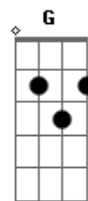

© ukulele-chords.com