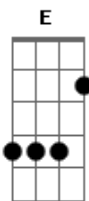

Red Hot Chili Peppers - The Heavy Wing

tom:

Intro: Em Bb E

[Verse 1]

E D A
Golden light streamin' from your eyes
Am G
Give me a piece of the real thing
B7
And I live with you this life
E D A
Stripped and clean, a restless wolverine
Am G
An eloquent part of the whole dance
B7
And I stray

[Pre-Chorus]

F Am
Tell the whole world to slow down
Eb Gm
We gotta get off and we gotta go 'round
F Am
Tell the whole world to roll down
Eb A
The window is broken, forever unspoken
A
Only whenever

[Chorus]

D F D F
Oh, I know that it's only gold
D F
And I come slow now for ev'rything
Eb Bb F C
The heavy wing
D F D F
Oh, I know that it's only gold
D F
And I bleed into your pleasantri?s
Eb Bb
The memory
F C
Che-----mistry

[Verse 2]

E D A
Death to rise, subtraction of advice
Am G
The criminal ties of my rival
B7
And I'll roll these dice
E D A

Acordes

© ukulele-chords.com