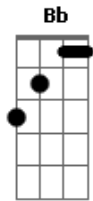

© ukulele-chords.com