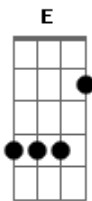

© ukulele-chords.com