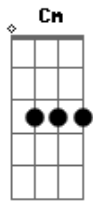

© ukulele-chords.com