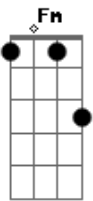

© ukulele-chords.com