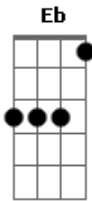

© ukulele-chords.com