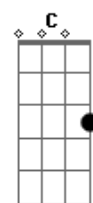

© ukulele-chords.com