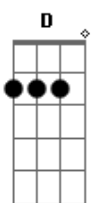

Red Hot Chili Peppers - Tearjerker

Tom: A

Db Bm
Refuse the news

D DonDb G A D
I'm feeling sick now - What the fuck Am I supposed to do
DonDb Bm
Just loose and loose

A A Bb A A Bb

D DonDb G A D
First time I saw you You were sitting backstage in a dress
DonDb Bm
A perfect mess

D DonDb G A D DonDb
Bm
You never knew this But I wanted badly for you to Requite my
love

C Em C Em C Em
Left on the floor Leaving your body When highs are the lows

Bb Gbm Em Gbm A Bb A
and lows are the way So hard to stay Guess now you know I
love you so

D DonDb G A D
I liked your whiskers And I liked the dimple in your chin
DonDb Bm
Your pale blue eyes

D DonDb G A D
You painted pictures Cause the one who hurts can give so much

DonDb Bm
You gave me such

C Em C Em C Em
Left on the floor Leaving your body When highs are the lows

Bb Gbm Em Gbm A Bb A
and lows are the way So hard to stay Guess now you know I
love you so

I think the ending is something with Bb C D

Tearjerker. By Red Hot Chili Peppers from their latest album One hot Minute

Starts off with a D

I dont know if this part is played with a 12 stringed guitar.

It sound very high to me, but I donit know.

Anyway, the chords are:

D D(On Db)? G A Bm A Bb C Em Gbm

The thing is that I donit know if there is a 12 stringed guitar or if

you play these chords up around the 12-15 fret.

The chords should be played in a arpeggio kind of way

Something like this:

(THIS IS NOT EXACT)

D DonDb G A

D DonDb G A
D
My mouth fell open Hoping that the truth would not not be
true

Acordes

© ukulele-chords.com