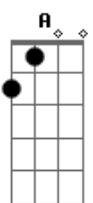

D DonDb G A D DonDb
Bm
 You never knew this But I wanted badly for you to Requite my
 love

C Em C Em C Em
 Left on the floor Leaving your body When highs are the lows

Bb Gbm Em Gbm A Bb A
 and lows are the way So hard to stay Guess now you know I
 love you so

Something like this:

(THIS IS NOT EXACT)

D DonDb G A

D DonDb G A
D
 My mouth fell open Hoping that the truth would not not be
 true

Acordes

© ukulele-chords.com

© ukulele-chords.com

© ukulele-chords.com