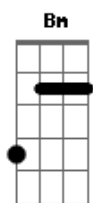

© ukulele-chords.com