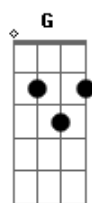

D DonDb G A D DonDb
Bm
 You never knew this But I wanted badly for you to Requite my
 love

C Em C Em C Em
 Left on the floor Leaving your body When highs are the lows

Bb Gbm Em Gbm A Bb A
 and lows are the way So hard to stay Guess now you know I
 love you so

C Em C Em C Em
 Left on the floor Leaving your body When highs are the lows

Bb Gbm Em Gbm A Bb A
 and lows are the way So hard to stay Guess now you know I
 love you so

I think the ending is something with Bb C D

D D(On Db)? G A Bm A Bb C Em Gbm

The thing is that I donit know if there is a 12 stringed guitar or if

you play these chords up around the 12-15 fret.

The chords should be played in a arpeggio kind of way

Something like this:

(THIS IS NOT EXACT)

D DonDb G A

D DonDb G A
D
 My mouth fell open Hoping that the truth would not not be
 true

Acordes

© ukulele-chords.com

© ukulele-chords.com

© ukulele-chords.com