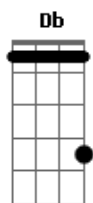

D DonDb G A D DonDb
Bm
 You never knew this But I wanted badly for you to Requite my
 love

C Em C Em C Em
 Left on the floor Leaving your body When highs are the lows

Bb Gbm Em Gbm A Bb A
 and lows are the way So hard to stay Guess now you know I
 love you so

C Em C Em C Em
 Left on the floor Leaving your body When highs are the lows

Bb Gbm Em Gbm A Bb A
 and lows are the way So hard to stay Guess now you know I
 love you so

I think the ending is something with Bb C D

Something like this:

(THIS IS NOT EXACT)

D DonDb G A

D DonDb G A
D
 My mouth fell open Hoping that the truth would not not be
 true

Acordes

© ukulele-chords.com

© ukulele-chords.com

© ukulele-chords.com