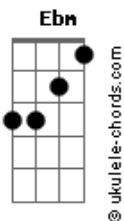

Red Hot Chili Peppers - Tangelo

tom:
 Ebm (forma dos acordes no tom de Dm)
 Capotraste na 1ª casa
 Intro: Dm Dm Dm G7

[Primeira Parte]

Dm Bb F A
 When I'm with you I feel like myself
 Dm Bb F C
 No stranger, the shadow of somebody else
 Dm Bb F A
 When I feel you holding my hand
 Dm Bb F C Db
 I get touched, ain't this life grand

[Refrão]

Bb F C Dm
 But the form of life is long never ending
 Bb F C Db
 And the smell of your hello I know
 Bb F C Dm
 And the smile of a knife is seldom befriending
 Bb F C
 And the smell of Tangelo I know

[Segunda Parte]

Dm Bb F A
 When I'm with you I feel like a king
 Dm Bb F C
 A life force inside, to do anything
 Dm Bb F A
 When I'm downtown, I pick up the phone
 Dm Bb F C Db
 I hear you, and I'm not alone

Acordes

[Refrão 2]

Bb F C Dm
 But the form of life is long never ending
 Bb F C Db
 And the smell of your hello I know
 Bb F C Dm
 And the smile of a knife is seldom befriending
 Bb F C Em
 And the smell of Tangelo I know