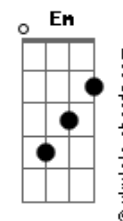

Red Hot Chili Peppers - Tangelo

tom:
 Ebm (forma dos acordes no tom de Dm)
 Capotraste na 1ª casa
 Intro: Dm Dm Dm G7

[Primeira Parte]

Dm Bb F A
 When I'm with you I feel like myself
 Dm Bb F C
 No stranger, the shadow of somebody else
 Dm Bb F A
 When I feel you holding my hand
 Dm Bb F C Db
 I get touched, ain't this life grand

[Segunda Parte]

Dm Bb F A
 When I'm with you I feel like a king
 Dm Bb F C
 A life force inside, to do anything
 Dm Bb F A
 When I'm downtown, I pick up the phone
 Dm Bb F C Db
 I hear you, and I'm not alone

Acordes

[Refrão 2]

Bb F C Dm
 But the form of life is long never ending
 Bb F C Db
 And the smell of your hello I know
 Bb F C Dm
 And the smile of a knife is seldom befriending
 Bb F C Em
 And the smell of Tangelo I know