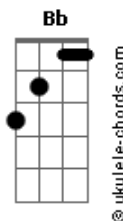

Red Hot Chili Peppers - Tangelo

tom:
 Ebm (forma dos acordes no tom de Dm)
 Capotraste na 1ª casa
 Intro: Dm Dm Dm G7

[Primeira Parte]

Dm Bb F A
 When I'm with you I feel like myself
 Dm Bb F C
 No stranger, the shadow of somebody else
 Dm Bb F A
 When I feel you holding my hand
 Dm Bb F C Db
 I get touched, ain't this life grand

[Segunda Parte]

Dm Bb F A
 When I'm with you I feel like a king
 Dm Bb F C
 A life force inside, to do anything
 Dm Bb F A
 When I'm downtown, I pick up the phone
 Dm Bb F C Db
 I hear you, and I'm not alone

Acordes

[Refrão 2]

Bb F C Dm
 But the form of life is long never ending
 Bb F C Db
 And the smell of your hello I know
 Bb F C Dm
 And the smile of a knife is seldom befriending
 Bb F C Em
 And the smell of Tangelo I know