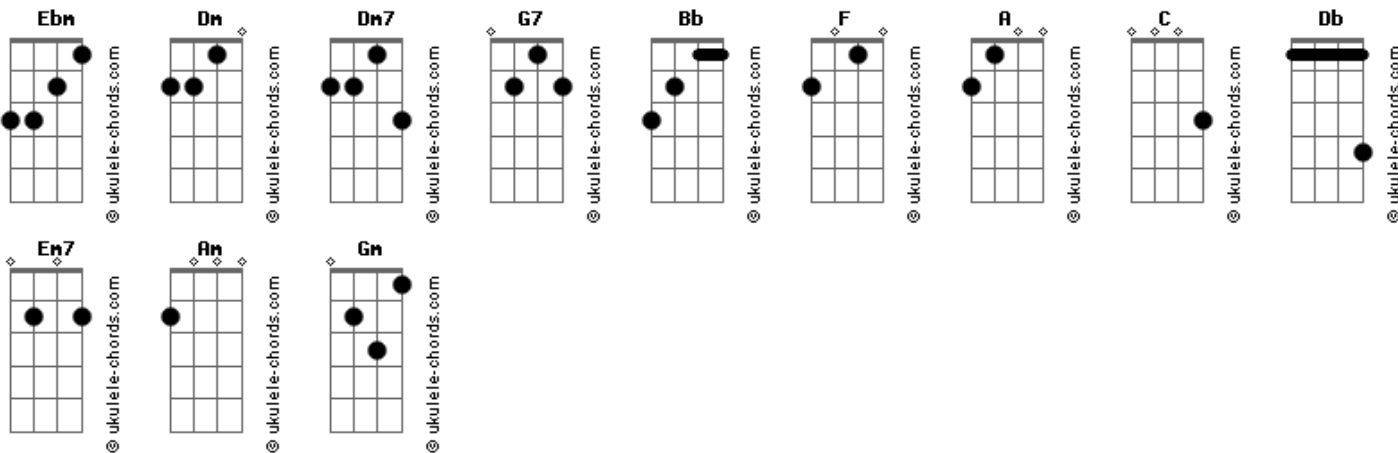

# Red Hot Chili Peppers - Tangelo

tom:  
 Ebm (forma dos acordes no tom de Dm )  
 Capotraste na 1ª casa  
 Intro: Dm Dm7 Dm7 G7

[Primeira Parte]

Dm Bb F A  
 When I'm with you I feel like myself  
 Dm Bb F C  
 No stranger, the shadow of somebody else  
 Dm Bb F A  
 When I feel you holding my hand  
 Dm Bb F C Db  
 I get touched, ain't this life grand

[Refrão]

Bb F C Dm  
 But the form of life is long never ending  
 Bb F C Db  
 And the smell of your hello I know  
 Bb F C Dm  
 And the smile of a knife is seldom befriending  
 Bb F C  
 And the smell of Tangelo I know

[Segunda Parte]

Dm Bb F A  
 When I'm with you I feel like a king  
 Dm Bb F C  
 A life force inside, to do anything  
 Dm Bb F A  
 When I'm downtown, I pick up the phone  
 Dm Bb F C Db  
 I hear you, and I'm not alone

## Acordes

[Refrão 2]

Bb F C Dm  
 But the form of life is long never ending  
 Bb F C Db  
 And the smell of your hello I know  
 Bb F C Dm  
 And the smile of a knife is seldom befriending  
 Bb F C Em7  
 And the smell of Tangelo I know