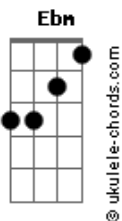

Red Hot Chili Peppers - Tangelo

tom:
 Ebm (forma dos acordes no tom de Dm)
 Capotraste na 1ª casa
 Intro: Dm Dm7 Dm7 G7

[Primeira Parte]

Dm Bb F A
 When I'm with you I feel like myself
 Dm Bb F C
 No stranger, the shadow of somebody else
 Dm Bb F A
 When I feel you holding my hand
 Dm Bb F C Db
 I get touched, ain't this life grand

[Segunda Parte]

Dm Bb F A
 When I'm with you I feel like a king
 Dm Bb F C
 A life force inside, to do anything
 Dm Bb F A
 When I'm downtown, I pick up the phone
 Dm Bb F C Db
 I hear you, and I'm not alone

Acordes

[Refrão 2]

Bb F C Dm
 But the form of life is long never ending
 Bb F C Db
 And the smell of your hello I know
 Bb F C Dm
 And the smile of a knife is seldom befriending
 Bb F C Em7
 And the smell of Tangelo I know

(Dm Dm7 Dm7 G7)

[Terceira Parte]

Dm Bb F A
 When I lost you out in that field
 Dm Bb F C
 My crooked eyes, could hardly conceal
 Dm Bb F A
 Tell me one time, and bring me my tray
 Dm Bb F C
 I'll let it go, and now I must pray. Lets pray