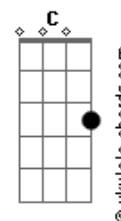

Red Hot Chili Peppers - Tangelo

tom:
Ebm (forma dos acordes no tom de Dm)
Capotraste na 1ª casa
Intro: Dm Dm7 Dm7 G7

[Primeira Parte]

Dm Bb F A
When I'm with you I feel like myself
Dm Bb F C
No stranger, the shadow of somebody else
Dm Bb F A
When I feel you holding my hand
Dm Bb F C Db
I get touched, ain't this life grand

[Refrão]

Bb F C Dm
But the form of life is long never ending
Bb F C Db
And the smell of your hello I know
Bb F C Dm
And the smile of a knife is seldom befriending
Bb F C
And the smell of Tangelo I know

[Segunda Parte]

Dm Bb F A
When I'm with you I feel like a king
Dm Bb F C
A life force inside, to do anything
Dm Bb F A
When I'm downtown, I pick up the phone
Dm Bb F C Db
I hear you, and I'm not alone

Acordes

[Refrão 2]

Bb F C Dm
But the form of life is long never ending
Bb F C Db
And the smell of your hello I know
Bb F C Dm
And the smile of a knife is seldom befriending
Bb F C Em7
And the smell of Tangelo I know

[Ponte]

Am Dm Am Dm
But December came strong, the mending went wrong
Gm C F C
And the clothes on the line never dried
Am Dm Am Dm
And the crows on my hill, came in for the kill
Gm C Dm
But the dream of this love never dies

(Dm Dm7 Dm7 G7)

[Terceira Parte]

Dm Bb F A
When I lost you out in that field
Dm Bb F C
My crooked eyes, could hardly conceal
Dm Bb F A
Tell me one time, and bring me my tray
Dm Bb F C
I'll let it go, and now I must pray. Lets pray

[Final] Dm Dm7 Dm7 G7