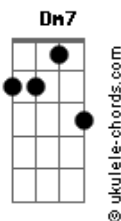

Red Hot Chili Peppers - Tangelo

tom:
Ebm (forma dos acordes no tom de Dm)
Capotraste na 1ª casa
Intro: Dm Dm7 Dm7 G7

[Primeira Parte]

Dm Bb F A
When I'm with you I feel like myself
Dm Bb F C
No stranger, the shadow of somebody else
Dm Bb F A
When I feel you holding my hand
Dm Bb F C Db
I get touched, ain't this life grand

[Refrão]

Bb F C Dm
But the form of life is long never ending
Bb F C Db
And the smell of your hello I know
Bb F C Dm
And the smile of a knife is seldom befriending
Bb F C
And the smell of Tangelo I know

[Segunda Parte]

Dm Bb F A
When I'm with you I feel like a king
Dm Bb F C
A life force inside, to do anything
Dm Bb F A
When I'm downtown, I pick up the phone
Dm Bb F C Db
I hear you, and I'm not alone

Acordes

[Refrão 2]

Bb F C Dm
But the form of life is long never ending
Bb F C Db
And the smell of your hello I know
Bb F C Dm
And the smile of a knife is seldom befriending
Bb F C Em7
And the smell of Tangelo I know

[Ponte]

Am Dm Am Dm
But December came strong, the mending went wrong
Gm C F C
And the clothes on the line never dried
Am Dm Am Dm
And the crows on my hill, came in for the kill
Gm C Dm
But the dream of this love never dies

(Dm Dm7 Dm7 G7)

[Terceira Parte]

Dm Bb F A
When I lost you out in that field
Dm Bb F C
My crooked eyes, could hardly conceal
Dm Bb F A
Tell me one time, and bring me my tray
Dm Bb F C
I'll let it go, and now I must pray. Lets pray

[Final] Dm Dm7 Dm7 G7