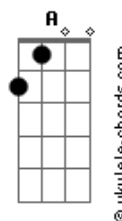

Red Hot Chili Peppers - Tangelo

tom:
Ebm (forma dos acordes no tom de Dm)
Capotraste na 1ª casa
Intro: Dm Dm7 Dm7 G7

[Primeira Parte]

Dm Bb F A
When I'm with you I feel like myself
Dm Bb F C
No stranger, the shadow of somebody else
Dm Bb F A
When I feel you holding my hand
Dm Bb F C Db
I get touched, ain't this life grand

[Refrão]

Bb F C Dm
But the form of life is long never ending
Bb F C Db
And the smell of your hello I know
Bb F C Dm
And the smile of a knife is seldom befriending
Bb F C
And the smell of Tangelo I know

[Segunda Parte]

Dm Bb F A
When I'm with you I feel like a king
Dm Bb F C
A life force inside, to do anything
Dm Bb F A
When I'm downtown, I pick up the phone
Dm Bb F C Db
I hear you, and I'm not alone

Acordes

[Refrão 2]

Bb F C Dm
But the form of life is long never ending
Bb F C Db
And the smell of your hello I know
Bb F C Dm
And the smile of a knife is seldom befriending
Bb F C Em7
And the smell of Tangelo I know

[Ponte]

Am Dm Am Dm
But December came strong, the mending went wrong
Gm C F C
And the clothes on the line never dried
Am Dm Am Dm
And the crows on my hill, came in for the kill
Gm C Dm
But the dream of this love never dies

(Dm Dm7 Dm7 G7)

[Terceira Parte]

Dm Bb F A
When I lost you out in that field
Dm Bb F C
My crooked eyes, could hardly conceal
Dm Bb F A
Tell me one time, and bring me my tray
Dm Bb F C
I'll let it go, and now I must pray. Lets pray

[Final] Dm Dm7 Dm7 G7