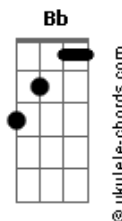

Red Hot Chili Peppers - Tangelo

tom:
 Ebm (forma dos acordes no tom de Dm)
 Capotraste na 1ª casa
 Intro: Dm Dm7 Dm7 G7

[Primeira Parte]

Dm Bb F A
 When I'm with you I feel like myself
 Dm Bb F C
 No stranger, the shadow of somebody else
 Dm Bb F A
 When I feel you holding my hand
 Dm Bb F C Db
 I get touched, ain't this life grand

[Segunda Parte]

Dm Bb F A
 When I'm with you I feel like a king
 Dm Bb F C
 A life force inside, to do anything
 Dm Bb F A
 When I'm downtown, I pick up the phone
 Dm Bb F C Db
 I hear you, and I'm not alone

Acordes

[Refrão 2]

Bb F C Dm
 But the form of life is long never ending
 Bb F C Db
 And the smell of your hello I know
 Bb F C Dm
 And the smile of a knife is seldom befriending
 Bb F C Em7
 And the smell of Tangelo I know