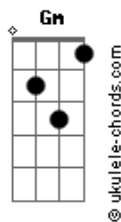

Red Hot Chili Peppers - Tangelo

tom:
Ebm (forma dos acordes no tom de Dm)
Capotraste na 1ª casa
Intro: Dm Dm7 Dm7 G7

[Primeira Parte]

Dm Bb F A
When I'm with you I feel like myself
Dm Bb F C
No stranger, the shadow of somebody else
Dm Bb F A
When I feel you holding my hand
Dm Bb F C Db
I get touched, ain't this life grand

[Refrão]

Bb F C Dm
But the form of life is long never ending
Bb F C Db
And the smell of your hello I know
Bb F C Dm
And the smile of a knife is seldom befriending
Bb F C
And the smell of Tangelo I know

[Segunda Parte]

Dm Bb F A
When I'm with you I feel like a king
Dm Bb F C
A life force inside, to do anything
Dm Bb F A
When I'm downtown, I pick up the phone
Dm Bb F C Db
I hear you, and I'm not alone

Acordes

[Refrão 2]

Bb F C Dm
But the form of life is long never ending
Bb F C Db
And the smell of your hello I know
Bb F C Dm
And the smile of a knife is seldom befriending
Bb F C Em7
And the smell of Tangelo I know

[Ponte]

Am Dm Am Dm
But December came strong, the mending went wrong
Gm C F C
And the clothes on the line never dried
Am Dm Am Dm
And the crows on my hill, came in for the kill
Gm C Dm
But the dream of this love never dies

(Dm Dm7 Dm7 G7)

[Terceira Parte]

Dm Bb F A
When I lost you out in that field
Dm Bb F C
My crooked eyes, could hardly conceal
Dm Bb F A
Tell me one time, and bring me my tray
Dm Bb F C
I'll let it go, and now I must pray. Lets pray

[Final] Dm Dm7 Dm7 G7