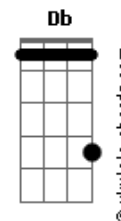

Red Hot Chili Peppers - Tangelo

tom:
Ebm (forma dos acordes no tom de Dm)
Capotraste na 1ª casa
Intro: Dm Dm7 Dm7 G7

[Primeira Parte]

Dm Bb F A
When I'm with you I feel like myself
Dm Bb F C
No stranger, the shadow of somebody else
Dm Bb F A
When I feel you holding my hand
Dm Bb F C Db
I get touched, ain't this life grand

[Refrão]

Bb F C Dm
But the form of life is long never ending
Bb F C Db
And the smell of your hello I know
Bb F C Dm
And the smile of a knife is seldom befriending
Bb F C
And the smell of Tangelo I know

[Segunda Parte]

Dm Bb F A
When I'm with you I feel like a king
Dm Bb F C
A life force inside, to do anything
Dm Bb F A
When I'm downtown, I pick up the phone
Dm Bb F C Db
I hear you, and I'm not alone

Acordes

[Refrão 2]

Bb F C Dm
But the form of life is long never ending
Bb F C Db
And the smell of your hello I know
Bb F C Dm
And the smile of a knife is seldom befriending
Bb F C Em7
And the smell of Tangelo I know

[Ponte]

Am Dm Am Dm
But December came strong, the mending went wrong
Gm C F C
And the clothes on the line never dried
Am Dm Am Dm
And the crows on my hill, came in for the kill
Gm C Dm
But the dream of this love never dies

(Dm Dm7 Dm7 G7)

[Terceira Parte]

Dm Bb F A
When I lost you out in that field
Dm Bb F C
My crooked eyes, could hardly conceal
Dm Bb F A
Tell me one time, and bring me my tray
Dm Bb F C
I'll let it go, and now I must pray. Lets pray

[Final] Dm Dm7 Dm7 G7