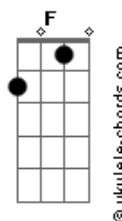

Red Hot Chili Peppers - Tangelo

tom:
Ebm (forma dos acordes no tom de Dm)
Capotraste na 1ª casa
Intro: Dm Dm7 Dm7 G7

[Primeira Parte]

Dm Bb F A
When I'm with you I feel like myself
Dm Bb F C
No stranger, the shadow of somebody else
Dm Bb F A
When I feel you holding my hand
Dm Bb F C Db
I get touched, ain't this life grand

[Refrão]

Bb F C Dm
But the form of life is long never ending
Bb F C Db
And the smell of your hello I know
Bb F C Dm
And the smile of a knife is seldom befriending
Bb F C
And the smell of Tangelo I know

[Segunda Parte]

Dm Bb F A
When I'm with you I feel like a king
Dm Bb F C
A life force inside, to do anything
Dm Bb F A
When I'm downtown, I pick up the phone
Dm Bb F C Db
I hear you, and I'm not alone

Acordes

[Refrão 2]

Bb F C Dm
But the form of life is long never ending
Bb F C Db
And the smell of your hello I know
Bb F C Dm
And the smile of a knife is seldom befriending
Bb F C Em7
And the smell of Tangelo I know

[Ponte]

Am Dm Am Dm
But December came strong, the mending went wrong
Gm C F C
And the clothes on the line never dried
Am Dm Am Dm
And the crows on my hill, came in for the kill
Gm C Dm
But the dream of this love never dies

(Dm Dm7 Dm7 G7)

[Terceira Parte]

Dm Bb F A
When I lost you out in that field
Dm Bb F C
My crooked eyes, could hardly conceal
Dm Bb F A
Tell me one time, and bring me my tray
Dm Bb F C
I'll let it go, and now I must pray. Lets pray

[Final] Dm Dm7 Dm7 G7