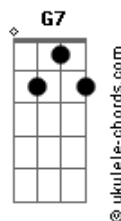

Red Hot Chili Peppers - Tangelo

tom:
Ebm (forma dos acordes no tom de Dm)
Capotraste na 1ª casa
Intro: Dm Dm7 Dm7 G7

[Primeira Parte]

Dm Bb F A
When I'm with you I feel like myself
Dm Bb F C
No stranger, the shadow of somebody else
Dm Bb F A
When I feel you holding my hand
Dm Bb F C Db
I get touched, ain't this life grand

[Refrão]

Bb F C Dm
But the form of life is long never ending
Bb F C Db
And the smell of your hello I know
Bb F C Dm
And the smile of a knife is seldom befriending
Bb F C
And the smell of Tangelo I know

[Segunda Parte]

Dm Bb F A
When I'm with you I feel like a king
Dm Bb F C
A life force inside, to do anything
Dm Bb F A
When I'm downtown, I pick up the phone
Dm Bb F C Db
I hear you, and I'm not alone

Acordes

[Refrão 2]

Bb F C Dm
But the form of life is long never ending
Bb F C Db
And the smell of your hello I know
Bb F C Dm
And the smile of a knife is seldom befriending
Bb F C Em7
And the smell of Tangelo I know

[Ponte]

Am Dm Am Dm
But December came strong, the mending went wrong
Gm C F C
And the clothes on the line never dried
Am Dm Am Dm
And the crows on my hill, came in for the kill
Gm C Dm
But the dream of this love never dies

(Dm Dm7 Dm7 G7)

[Terceira Parte]

Dm Bb F A
When I lost you out in that field
Dm Bb F C
My crooked eyes, could hardly conceal
Dm Bb F A
Tell me one time, and bring me my tray
Dm Bb F C
I'll let it go, and now I must pray. Lets pray

[Final] Dm Dm7 Dm7 G7