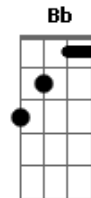

© ukulele-chords.com