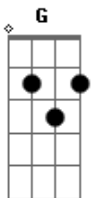

Red Hot Chili Peppers - Stone Cold Bush

Tom: G
Intro: Gtr.1
(wah-wah & dist.)

Gm

Gtr.2 (dist.)

C

Bb

F

Gm

GUITAR SOLO:
Gtr.1 (dist. & wah-wah)

Gm

T

Gtr.1

Gm

Gtr.2

fast:

VERSE 1:
Gtr.1

Gm

VERSE 2:
Gtr.1

CHORUS 2:
Gtr.1 (dist.)

C

Bb

F

Gm

Acordes