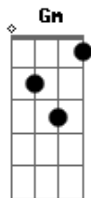

© ukulele-chords.com