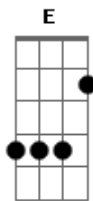

© ukulele-chords.com