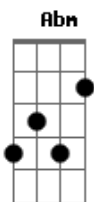

© ukulele-chords.com