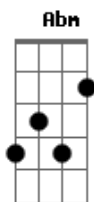

(Gbm)
 Cowgirl and a troubadour
 MGM and the lion?s roar
 A straight shot to the corner store
 I wanna show you what
 I wanna show you what your head is for
 Abm
 I I, I I, I I, I I I I, I

PRE ? Chorus:

Gbm A D
 So much I wish I could
 A
 So many I wish I would
 A
 So much I wish I could
 E
 Count on you not to complete me
 Gbm A D

So much I wish I could
 A Gbm
 So many I wish I would
 A
 So much I wish I could
 E
 Count on you not to defeat me
 A E Bm
 Please don?t turn away again
 A E Bm
 Please don?t turn into then
 A E Bm
 Please don?t turn away a friend
 A E Bm Gbm
 Please don?t turn into then
 (Gbm)
 Stand by the great eclipse
 Rip it out now shake your hips
 Backing off the apocalypse
 I gotta loosen up
 I gotta loosen up to get my grip

Abm
 I I, I I, I I, I I I I, I

PRE-Chorus

Chorus (2x)
 Gbm A E Bm (2x)

Acordes

ukulele-chords.com

ukulele-chords.com

ukulele-chords.com

ukulele-chords.com