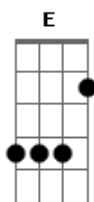

(Gbm)
 Cowgirl and a troubadour
 MGM and the lion?s roar
 A straight shot to the corner store
 I wanna show you what
 I wanna show you what your head is for
 Abm
 I I, I I, I I, I I I I, I

PRE ? Chorus:

Gbm A D
 So much I wish I could
 A
 So many I wish I would
 A
 So much I wish I could
 E
 Count on you not to complete me
 Gbm A D

So much I wish I could
 A Gbm
 So many I wish I would
 A
 So much I wish I could
 E
 Count on you not to defeat me
 A E Bm
 Please don?t turn away again
 A E Bm
 Please don?t turn into then
 A E Bm
 Please don?t turn away a friend
 A E Bm Gbm
 Please don?t turn into then
 (Gbm)
 Stand by the great eclipse
 Rip it out now shake your hips
 Backing off the apocalypse
 I gotta loosen up
 I gotta loosen up to get my grip

Abm
 I I, I I, I I, I I I I, I

PRE-Chorus

Chorus (2x)
 Gbm A E Bm (2x)

Acordes

ukulele-chords.com

ukulele-chords.com

ukulele-chords.com

ukulele-chords.com