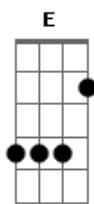

© ukulele-chords.com