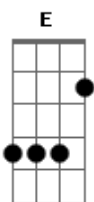

© ukulele-chords.com