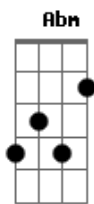

(**Gbm**)

Cowgirl and a troubadour
MGM and the lion?s roar
A straight shot to the corner store
I wanna show you what
I wanna show you what your head is for

Abm

I I, I I, I I, I I I I, I

PRE ? Chorus:

Gbm

So much I wish I could

Backing off the apocalypse

I gotta loosen up

I gotta loosen up to get my grip

I I, I I, I I, I I I I, I

PRE-Chorus

Chorus (2x)

A E Bm (2x)

Gbm

Bm

Bm

Bm

Bm

Gbm

D

Gbm

Abm

I I, I I, I I, I I I I, I

PRE-Chorus

Chorus (2x)

Gbm

A E Bm (2x)

Acordes

© ukulele-chords.com

© ukulele-chords.com