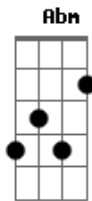

© ukulele-chords.com