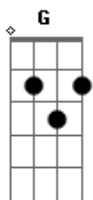

Red Hot Chili Peppers - Sick Love

Tom: G
Intro: Am D G C Em Am D Em

Am D G
Say goodbye to Oz and everything you own
C G Am
California dreamin' is a Pettibon
D Em
LA's screaming you're my home
Am D G
Vanity is blasted but it's rarely fair
I could smell the Prozac in your pretty hair
Am D Em
Got a lot of friends, but is anyone there

G Am
I don't know but it's been said
D G D
Your heart is stronger than your head
C D Em
And this location is my home

Am D G
Stick n move you're living in a quick world

Am D Em
Got a heavy laugh for such a tiny girl
Born into it that's for sure

Am D G C Bm
Rivers get connected so much stronger than expected well

Am D Em
Sick love comes to wash us away

Am D
Prisons of perspective

G C Bm
How your vision gets corrected and

Am G Em
Sick love is my modern cliché

Am D G
People talk and tell you what you want to hear

Do you really need another souvenir
Am D Em
Super heroes tend to disappear
Am D G
Fame is just a trick you see an empty glass
Am
Leave you feeling thirsty and so very fast
D Em
Chase your tail my baby it'll be your last

G Am
I don't know but it's been said
D G D
Your heart is stronger than your head
C D Em
And this location is my home

Am D G C Bm
Rivers get connected so much stronger than expected well

Am D Em
Sick love comes to wash us away

Am D
Prisons of perspective

G C Bm
How your vision gets corrected and

Am G Em
Sick love is my modern cliché

[Solo] D Em C D Em G C
D Em G C D Em C D Em

Am D G C
Openly defective is the lover you elected and

Am D Em
A portrait she was bound to portray

Acordes

© ukulele-chords.com