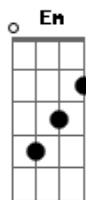

© ukulele-chords.com