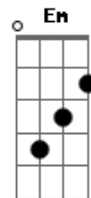

© ukulele-chords.com