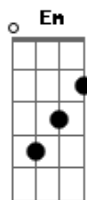

© ukulele-chords.com