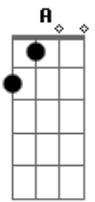

Gbm A E D
Who's gonna take you home and hold you when things aren't so bright
Gbm A E
She looks to me, she looks to me alright

Am C G
F
It's a long walk down those tracks, it's a dirty walk in it's a dirty walk back

Am C G
F
Gonna learn aww way too much shooting dope in the back of a Caddillac Jack

Am C G F
Slow down the road to my back 40
Am C G
She needs somebody to hold...

Gbm A E D
It looks to me like heaven sent this for your roughest night
Gbm A E D
She looks to me, she looks to me alright

Gbm A E D
Who's gonna take you home and hold you when things aren't so bright
Gbm A E
She looks to me, she looks to me alright

Am C F
Down in the South Seas, give me your mouth please, resistation is the way i found these

Am C F
A
I give you major, you give me minor, don't fade away like an ocean liner now

(solo) A C G F

Am C G F
Lost in the valley without my horses
Am C G F
No one can tell me what my remorse is

Am C G F
Am C G F
God made this lady to stand before me
Am C G
She needs somebody to hold...

Gbm A E D
She shows the world up with a smile and then she throws the fight

Gbm A E D
She looks to me, she looks to me alright
Gbm A E D
Down on the bathroom floor she's searching for another life

Gbm A E
She looks to me, she looks to me alright
F Abm B Gb E
It looks to me like heaven sent this for your roughest night

Abm B Gb E
She looks to me, she looks to me alright
Abm B Gb E
Who's gonna take you home and hold you when things aren't so bright

Abm B Gb E
She looks to me, she looks to me...

(repita) Abm B Gb E F#

Acordes

© ukulele-chords.com