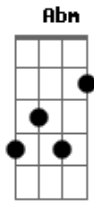

© ukulele-chords.com