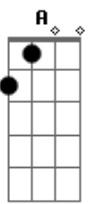

Gbm A E D
Who's gonna take you home and hold you when things aren't so bright
Gbm A E
She looks to me, she looks to me alright

Am C G
F
It's a long walk down those tracks, it's a dirty walk in it's a dirty walk back

Am C G
F
Gonna learn aww way too much shooting dope in the back of a Caddillac Jack

Am C G F
Slow down the road to my back 40
Am C G
She needs somebody to hold...

Gbm A E D
It looks to me like heaven sent this for your roughest night
Gbm A E D
She looks to me, she looks to me alright

Gbm A E D
Who's gonna take you home and hold you when things aren't so bright

Gbm A E
She looks to me, she looks to me alright

Am C F
Down in the South Seas, give me your mouth please, resistation is the way i found these

Am C F
A
I give you major, you give me minor, don't fade away like an ocean liner now

(solo) A C G F

Am C G F
Lost in the valley without my horses

Am C G F
No one can tell me what my remorse is
Am C G F
God made this lady to stand before me
Am C G
She needs somebody to hold...

Gbm A E D
She shows the world up with a smile and then she throws the fight

Gbm A E D
She looks to me, she looks to me alright

Gbm A E D
Down on the bathroom floor she's searching for another life

Gbm A E
She looks to me, she looks to me alright

F Abm B Gb E
It looks to me like heaven sent this for your roughest night

Abm B Gb E
She looks to me, she looks to me alright

Abm B Gb E
Who's gonna take you home and hold you when things aren't so bright

Abm B Gb E
She looks to me, she looks to me...

(repita) Abm B Gb E F#

Acordes

© ukulele-chords.com