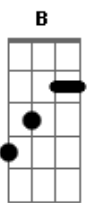

© ukulele-chords.com