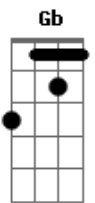

© ukulele-chords.com