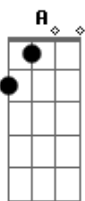

Gbm A E D
Who's gonna take you home and hold you when things aren't so bright
Gbm A E
She looks to me, she looks to me alright

Am C G
F
It's a long walk down those tracks, it's a dirty walk in it's a dirty walk back

Am C G
F
Gonna learn aww way too much shooting dope in the back of a Caddillac Jack

Am C G F
Slow down the road to my back 40
Am C G
She needs somebody to hold...

Gbm A E D
It looks to me like heaven sent this for your roughest night
Gbm A E D
She looks to me, she looks to me alright

Gbm A E D
Who's gonna take you home and hold you when things aren't so bright

Gbm A E
She looks to me, she looks to me alright

Am C F
Down in the South Seas, give me your mouth please, resistation is the way i found these

Am C F
A
I give you major, you give me minor, don't fade away like an ocean liner now

(solo) A C G F

Am C G F
Lost in the valley without my horses

Am C G F
No one can tell me what my remorse is
Am C G F
God made this lady to stand before me
Am C G
She needs somebody to hold...

Gbm A E D
She shows the world up with a smile and then she throws the fight

Gbm A E D
She looks to me, she looks to me alright

Gbm A E D
Down on the bathroom floor she's searching for another life

Gbm A E
She looks to me, she looks to me alright

F Abm B Gb E
It looks to me like heaven sent this for your roughest night

Abm B Gb E
She looks to me, she looks to me alright

Abm B Gb E
Who's gonna take you home and hold you when things aren't so bright

Abm B Gb E
She looks to me, she looks to me...

(repita) Abm B Gb E F#

Acordes