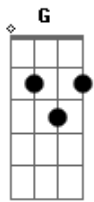

© ukulele-chords.com