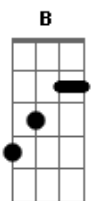

© ukulele-chords.com