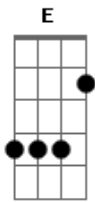

Red Hot Chili Peppers - She Looks To Me

Tom: A

(intro)

(Origin)

Am C G F
Looks to me like heaven sent no lullaby kid no 5 per cent
Am C G
F
Any way you wanna cut that cake she's dying from the likes of abandonment

Am C G F
Lost in the valley without my horses
Am C G
She needs somebody to hold...

Gbm A E D
It looks to me like heaven sent this for your roughest night
Gbm A E D
She looks to me, she looks to me alright

Gbm A E D
Who's gonna take you home and hold you when things aren't so bright
Gbm A E
She looks to me, she looks to me alright

Am C G
F
It's a long walk down those tracks, it's a dirty walk in it's a dirty walk back

Am C G
F
Gonna learn aww way too much shooting dope in the back of a Caddillac Jack

Am C G F
Slow down the road to my back 40
Am C G
She needs somebody to hold...

Gbm A E D
It looks to me like heaven sent this for your roughest night
Gbm A E D
She looks to me, she looks to me alright

Gbm A E D
Who's gonna take you home and hold you when things aren't so bright
Gbm A E
She looks to me, she looks to me alright

Am C F
Down in the South Seas, give me your mouth please, resistation is the way i found these

Am C F
A
I give you major, you give me minor, don't fade away like an ocean liner now

(solo) A C G F

Am C G F
Lost in the valley without my horses
Am C G F
No one can tell me what my remorse is

Am C G F
Am C G F
God made this lady to stand before me
Am C G
She needs somebody to hold...

Gbm A E D
She shows the world up with a smile and then she throws the fight

Gbm A E D
She looks to me, she looks to me alright
Gbm A E D
Down on the bathroom floor she's searching for another life

Gbm A E
She looks to me, she looks to me alright
F Abm B Gb E
It looks to me like heaven sent this for your roughest night

Abm B Gb E
She looks to me, she looks to me alright
Abm B Gb E
Who's gonna take you home and hold you when things aren't so bright

Abm B Gb E
She looks to me, she looks to me...

(repita) Abm B Gb E F#

Acordes