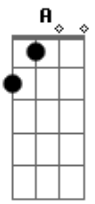

Gbm A E D
Who's gonna take you home and hold you when things aren't so bright
Gbm A E
She looks to me, she looks to me alright

Am C G
F
It's a long walk down those tracks, it's a dirty walk in it's a dirty walk back

Am C G
F
Gonna learn aww way too much shooting dope in the back of a Caddillac Jack

Am C G F
Slow down the road to my back 40
Am C G
She needs somebody to hold...

Gbm A E D
It looks to me like heaven sent this for your roughest night
Gbm A E D
She looks to me, she looks to me alright

Gbm A E D
Who's gonna take you home and hold you when things aren't so bright

Gbm A E
She looks to me, she looks to me alright

Am C F
Down in the South Seas, give me your mouth please, resistation is the way i found these

Am C F
A
I give you major, you give me minor, don't fade away like an ocean liner now

(solo) A C G F

Am C G F
Lost in the valley without my horses
Am C G F
No one can tell me what my remorse is

Am C G F
Am C G F
God made this lady to stand before me
Am C G
She needs somebody to hold...

Gbm A E D
She shows the world up with a smile and then she throws the fight

Gbm A E D
She looks to me, she looks to me alright

Gbm A E D
Down on the bathroom floor she's searching for another life

Gbm A E
She looks to me, she looks to me alright

F Abm B Gb E
It looks to me like heaven sent this for your roughest night

Abm B Gb E
She looks to me, she looks to me alright

Abm B Gb E
Who's gonna take you home and hold you when things aren't so bright

Abm B Gb E
She looks to me, she looks to me...

(repita) Abm B Gb E F#

Acordes

© ukulele-chords.com