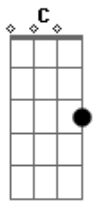

Red Hot Chili Peppers - She Looks To Me

Tom: A

(intro)

(Origin)

Am C G F
Looks to me like heaven sent no lullaby kid no 5 per cent
Am C G
F
Any way you wanna cut that cake she's dying from the likes of abandonment

Am C G F
Lost in the valley without my horses
Am C G
She needs somebody to hold...

Gbm A E D
It looks to me like heaven sent this for your roughest night
Gbm A E D
She looks to me, she looks to me alright

Gbm A E D
She shows the world up with a smile and then she throws the fight

Gbm A E D
She looks to me, she looks to me alright

Gbm A E D
Down on the bathroom floor she's searching for another life

Gbm A E
She looks to me, she looks to me alright

Abm B Gb E
She looks to me, she looks to me...

(repita) Abm B Gb E F#

Acordes

© ukulele-chords.com

© ukulele-chords.com

© ukulele-chords.com

© ukulele-chords.com

© ukulele-chords.com