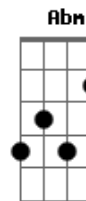

© ukulele-chords.com

© ukulele-chords.com