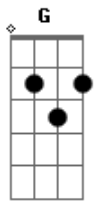

Red Hot Chili Peppers - She Looks To Me

Tom: A

(intro)

(Origin)

Am C G F
Looks to me like heaven sent no lullaby kid no 5 per cent
Am C G
F
Any way you wanna cut that cake she's dying from the likes of abandonment

Gbm A E D
She shows the world up with a smile and then she throws the fight

Gbm A E D
She looks to me, she looks to me alright

Gbm A E D
Down on the bathroom floor she's searching for another life

Gbm A E
She looks to me, she looks to me alright

F Abm B Gb E
It looks to me like heaven sent this for your roughest night

Abm B Gb E
She looks to me, she looks to me alright

Abm B Gb E
Who's gonna take you home and hold you when things aren't so bright

Abm B Gb E
She looks to me, she looks to me...

(repita) Abm B Gb E F#

Acordes

© ukulele-chords.com

© ukulele-chords.com

© ukulele-chords.com

© ukulele-chords.com

© ukulele-chords.com