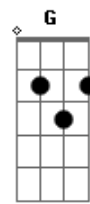

Red Hot Chili Peppers - She Looks To Me

Tom: A

(intro)

(Origin)

Am C G F
Looks to me like heaven sent no lullaby kid no 5 per cent
Am C G
F
Any way you wanna cut that cake she's dying from the likes of abandonment

Am C G F
Lost in the valley without my horses
Am C G
She needs somebody to hold...

Gbm A E D
It looks to me like heaven sent this for your roughest night
Gbm A E D
She looks to me, she looks to me alright

Gbm A E D
She shows the world up with a smile and then she throws the fight

Gbm A E D
She looks to me, she looks to me alright

Gbm A E D
Down on the bathroom floor she's searching for another life

Gbm A E
She looks to me, she looks to me alright

Abm B Gb E
She looks to me, she looks to me...

(repita) Abm B Gb E F#

Acordes

© ukulele-chords.com

© ukulele-chords.com

© ukulele-chords.com

© ukulele-chords.com

© ukulele-chords.com