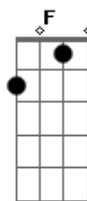

Red Hot Chili Peppers - She Looks To Me

Tom: A

(intro)

(Origin)

Am C G F
Looks to me like heaven sent no lullaby kid no 5 per cent
Am C G
F
Any way you wanna cut that cake she's dying from the likes of abandonment

Abm B Gb E
She looks to me, she looks to me...

(repita) Abm B Gb E F#

Acordes

© ukulele-chords.com

© ukulele-chords.com

© ukulele-chords.com

© ukulele-chords.com

© ukulele-chords.com