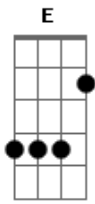

Red Hot Chili Peppers - She Looks To Me

Tom: A

(intro)

(Origin)

Am C G F
Looks to me like heaven sent no lullaby kid no 5 per cent
Am C G
F
Any way you wanna cut that cake she's dying from the likes of abandonment

Am C G F
Lost in the valley without my horses
Am C G
She needs somebody to hold...

Gbm A E D
It looks to me like heaven sent this for your roughest night
Gbm A E D
She looks to me, she looks to me alright

Gbm A E D
Who's gonna take you home and hold you when things aren't so bright
Gbm A E
She looks to me, she looks to me alright

Am C G
F
It's a long walk down those tracks, it's a dirty walk in it's a dirty walk back

Am C G
F
Gonna learn aww way too much shooting dope in the back of a Caddillac Jack

Am C G F
Slow down the road to my back 40
Am C G
She needs somebody to hold...

Gbm A E D
It looks to me like heaven sent this for your roughest night
Gbm A E D
She looks to me, she looks to me alright

Gbm A E D
Who's gonna take you home and hold you when things aren't so bright

Gbm A E
She looks to me, she looks to me alright

Am C F
Down in the South Seas, give me your mouth please, resistation is the way i found these

Am C F
A
I give you major, you give me minor, don't fade away like an ocean liner now

(solo) A C G F

Am C G F
Lost in the valley without my horses
Am C G F
No one can tell me what my remorse is

Am C G F
Am C G F
God made this lady to stand before me
Am C G
She needs somebody to hold...

Gbm A E D
She shows the world up with a smile and then she throws the fight

Gbm A E D
She looks to me, she looks to me alright

Gbm A E D
Down on the bathroom floor she's searching for another life

Gbm A E
She looks to me, she looks to me alright

F Abm B Gb E
It looks to me like heaven sent this for your roughest night

Abm B Gb E
She looks to me, she looks to me alright

Abm B Gb E
Who's gonna take you home and hold you when things aren't so bright

Abm B Gb E
She looks to me, she looks to me...

(repita) Abm B Gb E F#

Acordes