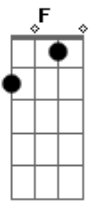

Red Hot Chili Peppers - She Looks To Me

Tom: A

(intro)

(Origin)

Am C G F
Looks to me like heaven sent no lullaby kid no 5 per cent
Am C G
F
Any way you wanna cut that cake she's dying from the likes of abandonment

Am C G F
Lost in the valley without my horses
Am C G
She needs somebody to hold...

Gbm A E D
It looks to me like heaven sent this for your roughest night
Gbm A E D
She looks to me, she looks to me alright

Gbm A E D
Who's gonna take you home and hold you when things aren't so bright
Gbm A E
She looks to me, she looks to me alright

Am C G
F
It's a long walk down those tracks, it's a dirty walk in it's a dirty walk back

Am C G
F
Gonna learn aww way too much shooting dope in the back of a Caddillac Jack

Am C G F
Slow down the road to my back 40
Am C G
She needs somebody to hold...

Gbm A E D
It looks to me like heaven sent this for your roughest night
Gbm A E D
She looks to me, she looks to me alright

Gbm A E D
Who's gonna take you home and hold you when things aren't so bright
Gbm A E
She looks to me, she looks to me alright

Am C F
Down in the South Seas, give me your mouth please, resistation is the way i found these

Am C F
A
I give you major, you give me minor, don't fade away like an ocean liner now

(solo) A C G F

Am C G F
Lost in the valley without my horses
Am C G F
No one can tell me what my remorse is

Am C G F
Am C G F
God made this lady to stand before me
Am C G
She needs somebody to hold...

Gbm A E D
She shows the world up with a smile and then she throws the fight

Gbm A E D
She looks to me, she looks to me alright
Gbm A E D
Down on the bathroom floor she's searching for another life

Gbm A E
She looks to me, she looks to me alright
F Abm B Gb E
It looks to me like heaven sent this for your roughest night

Abm B Gb E
She looks to me, she looks to me alright
Abm B Gb E
Who's gonna take you home and hold you when things aren't so bright

Abm B Gb E
She looks to me, she looks to me...

(repita) Abm B Gb E F#

Acordes