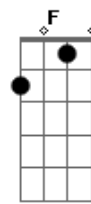

Red Hot Chili Peppers - She Looks To Me

Tom: A

(intro)

(Origin)

Am C G F
Looks to me like heaven sent no lullaby kid no 5 per cent
Am C G
F
Any way you wanna cut that cake she's dying from the likes of abandonment

Abm B Gb E
She looks to me, she looks to me...

(repita) Abm B Gb E F#

Acordes

© ukulele-chords.com

© ukulele-chords.com

© ukulele-chords.com

© ukulele-chords.com

© ukulele-chords.com