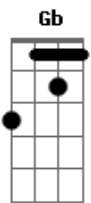

© ukulele-chords.com