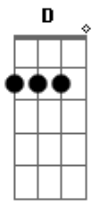

© ukulele-chords.com

© ukulele-chords.com