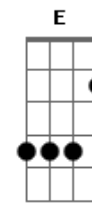

© ukulele-chords.com