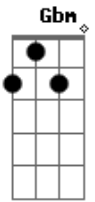

© ukulele-chords.com

© ukulele-chords.com