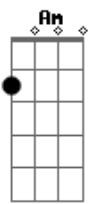

© ukulele-chords.com