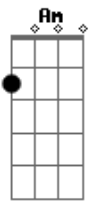

© ukulele-chords.com