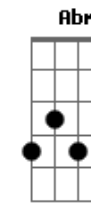

© ukulele-chords.com