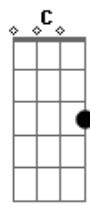

Red Hot Chili Peppers - She Looks To Me

Tom: A

(intro)

(Origin)

Am C G F
Looks to me like heaven sent no lullaby kid no 5 per cent
Am C G
F
Any way you wanna cut that cake she's dying from the likes of abandonment

Am C G F
Lost in the valley without my horses
Am C G
She needs somebody to hold...

Gbm A E D
It looks to me like heaven sent this for your roughest night
Gbm A E D
She looks to me, she looks to me alright

Gbm A E D
She shows the world up with a smile and then she throws the fight

Gbm A E D
She looks to me, she looks to me alright

Gbm A E D
Down on the bathroom floor she's searching for another life

Gbm A E
She looks to me, she looks to me alright

Abm B Gb E
She looks to me, she looks to me...

(repita) Abm B Gb E F#

Acordes

© ukulele-chords.com

© ukulele-chords.com

© ukulele-chords.com

© ukulele-chords.com

© ukulele-chords.com