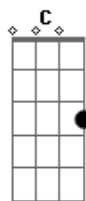

Red Hot Chili Peppers - She Looks To Me

Tom: A

(intro)

(Origin)

Am C G F
Looks to me like heaven sent no lullaby kid no 5 per cent
Am C G
F
Any way you wanna cut that cake she's dying from the likes of abandonment

Am C G F
Lost in the valley without my horses
Am C G
She needs somebody to hold...

Gbm A E D
It looks to me like heaven sent this for your roughest night
Gbm A E D
She looks to me, she looks to me alright

Abm B Gb E
She looks to me, she looks to me...

(repita) Abm B Gb E F#

Acordes

© ukulele-chords.com

© ukulele-chords.com

© ukulele-chords.com

© ukulele-chords.com

© ukulele-chords.com