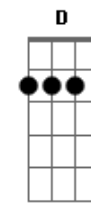

© ukulele-chords.com