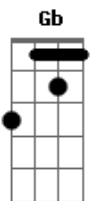

© ukulele-chords.com