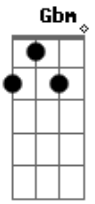

Red Hot Chili Peppers - She Looks To Me

Tom: A

(intro)

(Origin)

Am C G F
Looks to me like heaven sent no lullaby kid no 5 per cent
Am C G
F
Any way you wanna cut that cake she's dying from the likes of abandonment

Gbm A E D
She shows the world up with a smile and then she throws the fight

Gbm A E D
She looks to me, she looks to me alright

Gbm A E D
Down on the bathroom floor she's searching for another life

Gbm A E
She looks to me, she looks to me alright

Abm B Gb E
She looks to me, she looks to me...

(repita) Abm B Gb E F#

Acordes

© ukulele-chords.com

© ukulele-chords.com

© ukulele-chords.com

© ukulele-chords.com

© ukulele-chords.com