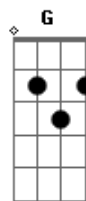

Red Hot Chili Peppers - She Looks To Me

Tom: A

(intro)

(Origin)

Am C G F
Looks to me like heaven sent no lullaby kid no 5 per cent
Am C G
F
Any way you wanna cut that cake she's dying from the likes of abandonment

Am C G F
Lost in the valley without my horses
Am C G
She needs somebody to hold...

Gbm A E D
It looks to me like heaven sent this for your roughest night
Gbm A E D
She looks to me, she looks to me alright

Gbm A E D
She shows the world up with a smile and then she throws the fight

Gbm A E D
She looks to me, she looks to me alright

Gbm A E D
Down on the bathroom floor she's searching for another life

Gbm A E
She looks to me, she looks to me alright

Abm B Gb E
She looks to me, she looks to me...

(repita) Abm B Gb E F#

Acordes

© ukulele-chords.com

© ukulele-chords.com

© ukulele-chords.com

© ukulele-chords.com

© ukulele-chords.com