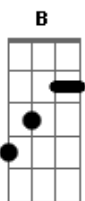

Red Hot Chili Peppers - She Looks To Me

Tom: A

(intro)

(Origin)

Am C G F
Looks to me like heaven sent no lullaby kid no 5 per cent
Am C G
F
Any way you wanna cut that cake she's dying from the likes of abandonment

Am C G F
Lost in the valley without my horses
Am C G
She needs somebody to hold...

Gbm A E D
It looks to me like heaven sent this for your roughest night
Gbm A E D
She looks to me, she looks to me alright

Gbm A E D
Who's gonna take you home and hold you when things aren't so bright
Gbm A E
She looks to me, she looks to me alright

Am C G
F
It's a long walk down those tracks, it's a dirty walk in it's a dirty walk back

Am C G
F
Gonna learn aww way too much shooting dope in the back of a Caddillac Jack

Am C G F
Slow down the road to my back 40
Am C G
She needs somebody to hold...

Gbm A E D
It looks to me like heaven sent this for your roughest night
Gbm A E D
She looks to me, she looks to me alright

Gbm A E D
Who's gonna take you home and hold you when things aren't so bright

Gbm A E
She looks to me, she looks to me alright

Am C F
Down in the South Seas, give me your mouth please, resistation is the way i found these

Am C F
A
I give you major, you give me minor, don't fade away like an ocean liner now

(solo) A C G F

Am C G F
Lost in the valley without my horses

Am C G F
No one can tell me what my remorse is
Am C G F
God made this lady to stand before me
Am C G
She needs somebody to hold...

Gbm A E D
She shows the world up with a smile and then she throws the fight

Gbm A E D
She looks to me, she looks to me alright

Gbm A E D
Down on the bathroom floor she's searching for another life

Gbm A E
She looks to me, she looks to me alright

F Abm B Gb E
It looks to me like heaven sent this for your roughest night

Abm B Gb E
She looks to me, she looks to me alright

Abm B Gb E
Who's gonna take you home and hold you when things aren't so bright

Abm B Gb E
She looks to me, she looks to me...

(repita) Abm B Gb E F#

Acordes