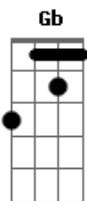

© ukulele-chords.com