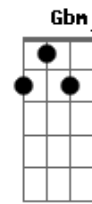

Red Hot Chili Peppers - She Looks To Me

Tom: A

(intro)

(Origin)

Am C G F
Looks to me like heaven sent no lullaby kid no 5 per cent
Am C G
F
Any way you wanna cut that cake she's dying from the likes of abandonment

Abm B Gb E
She looks to me, she looks to me...

(repita) Abm B Gb E F#

Acordes

© ukulele-chords.com

© ukulele-chords.com

© ukulele-chords.com

© ukulele-chords.com

© ukulele-chords.com