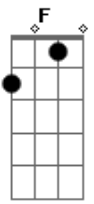

Red Hot Chili Peppers - She Looks To Me

Tom: A

(intro)

(Origin)

Am C G F
Looks to me like heaven sent no lullaby kid no 5 per cent
Am C G
F
Any way you wanna cut that cake she's dying from the likes of abandonment

Gbm A E D
She shows the world up with a smile and then she throws the fight

Gbm A E D
She looks to me, she looks to me alright

Gbm A E D
Down on the bathroom floor she's searching for another life

Gbm A E
She looks to me, she looks to me alright

Abm B Gb E
She looks to me, she looks to me...

(repita) Abm B Gb E F#

Acordes

© ukulele-chords.com

© ukulele-chords.com

© ukulele-chords.com

© ukulele-chords.com

© ukulele-chords.com