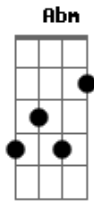

© ukulele-chords.com