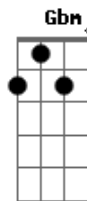

Red Hot Chili Peppers - She Looks To Me

Tom: A

(intro)

(Origin)

Am C G F
Looks to me like heaven sent no lullaby kid no 5 per cent
Am C G
F
Any way you wanna cut that cake she's dying from the likes of abandonment

Abm B Gb E
She looks to me, she looks to me...

(repita) Abm B Gb E F#

Acordes

© ukulele-chords.com

© ukulele-chords.com

© ukulele-chords.com

© ukulele-chords.com

© ukulele-chords.com