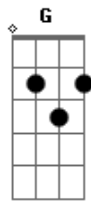

© ukulele-chords.com