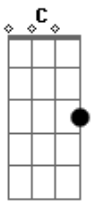

Red Hot Chili Peppers - Runaway

Tom: C

(verso)

() palm mute (ou harmônicos, você escolhe ;))

(refrão)

C don't be late, i hear it's D gonna be so very great and C
 F out the door i'm walking like a runaway Dm
 F all the reasons that i count up you can't haul away and F
 F C Dm

more and more i'm wanderin' like a runaway

(verso)
 (chorus)

(ponte)

Em i think i Am know
 G
 Everything you're gonna say
 Em Am know
 G
 I think you know
 G
 Why i wanna runaway

(chorus)

(solos)

Acordes

© ukulele-chords.com