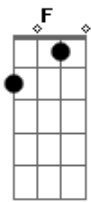

© ukulele-chords.com