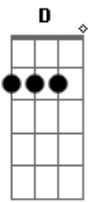

Red Hot Chili Peppers - Runaway

Tom: C

(verso)

( ) palm mute (ou harmônicos, você escolhe ;))

(refrão)

C don't be late, i hear it's D gonna be so very great and C
F out the door i'm walking like a runaway Dm
F all the reasons that i count up you can't haul away and F
F C Dm

more and more i'm wanderin' like a runaway

(verso)
(chorus)

(ponte)

Em i think i Am know
G
Everything you're gonna say
Em Am know
G
I think you know
G
Why i wanna runaway

(chorus)

(solos)

Acordes

© ukulele-chords.com

© ukulele-chords.com

© ukulele-chords.com

© ukulele-chords.com

© ukulele-chords.com

© ukulele-chords.com

© ukulele-chords.com