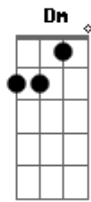

© ukulele-chords.com