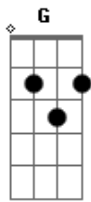

Red Hot Chili Peppers - Runaway

Tom: C

(verso)

( ) palm mute (ou harmônicos, você escolhe ;))

(refrão)

C don't be late, i hear it's D G gonna be so very great and C
F out the door i'm walking like a runaway Dm
F all the reasons that i count up you can't haul away and F
F C Dm

more and more i'm wanderin' like a runaway

(verso)
(chorus)

(ponte)

Em i think i Am know
G
Everything you're gonna say
Em Am know
G
I think you know
G
Why i wanna runaway

(chorus)

(solos)

Acordes

© ukulele-chords.com

© ukulele-chords.com

© ukulele-chords.com

© ukulele-chords.com

© ukulele-chords.com

© ukulele-chords.com

© ukulele-chords.com