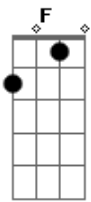

© ukulele-chords.com