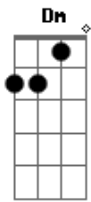

© ukulele-chords.com