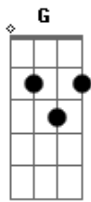

Red Hot Chili Peppers - Runaway

Tom: C

(verso)

( ) palm mute (ou harmônicos, você escolhe ;))

(refrão)

C don't be late, i hear it's D gonna be so very great and C
F out the door i'm walking like a runaway Dm
F all the reasons that i count up you can't haul away and F
F C Dm

more and more i'm wanderin' like a runaway

(verso)
(chorus)

(ponte)

Em i think i Am know
G
Everything you're gonna say
Em Am know
G
I think you know
G
Why i wanna runaway

(chorus)

(solos)

Acordes

© ukulele-chords.com

© ukulele-chords.com

© ukulele-chords.com

© ukulele-chords.com

© ukulele-chords.com

© ukulele-chords.com

© ukulele-chords.com