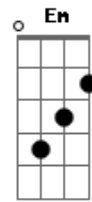

© ukulele-chords.com