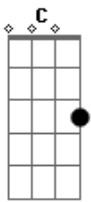

Red Hot Chili Peppers - Runaway

Tom: C

(verso)

() palm mute (ou harmônicos, você escolhe ;))

(refrão)

C don't be late, i hear it's D G gonna be so very great and C
 F out the door i'm walking like a runaway Dm
 F all the reasons that i count up you can't haul away and F
 F C Dm

more and more i'm wanderin' like a runaway

(verso)
(chorus)

(ponte)

Em i think i Am know
 G
 Everything you're gonna say
 Em Am know
 G
 I think you know
 G
 Why i wanna runaway

(chorus)

(solos)

Acordes

© ukulele-chords.com