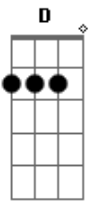

Red Hot Chili Peppers - Runaway

Tom: C

(verso)

() palm mute (ou harmônicos, você escolhe ;))

(refrão)

C don't be late, i hear it's D gonna be so very great and C
 F out the door i'm walking like a runaway Dm
 F all the reasons that i count up you can't haul away and F
 F C Dm

more and more i'm wanderin' like a runaway

(verso)
 (chorus)

(ponte)

Em i think i Am know
 G
 Everything you're gonna say
 Em Am know
 G
 I think you know
 G
 Why i wanna runaway

(chorus)

(solos)

Acordes

© ukulele-chords.com