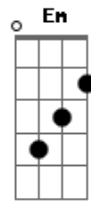

© ukulele-chords.com