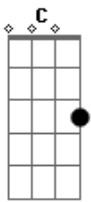

# Red Hot Chili Peppers - Runaway

Tom: C

(verso)

( ) palm mute (ou harmônicos, você escolhe ;))

(refrão)

C don't be late, i hear it's D gonna be so very great and C  
 F out the door i'm walking like a runaway Dm  
 F all the reasons that i count up you can't haul away and F  
 F C Dm

more and more i'm wanderin' like a runaway

(verso)  
 (chorus)

(ponte)

Em i think i Am know  
 G  
 Everything you're gonna say  
 Em Am know  
 G  
 I think you know  
 G  
 Why i wanna runaway

(chorus)

(solos)