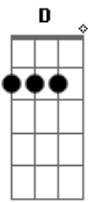

Red Hot Chili Peppers - Runaway

Tom: C

(verso)

() palm mute (ou harmônicos, você escolhe ;))

(refrão)

C don't be late, i hear it's D G gonna be so very great and C
 F out the door i'm walking like a runaway Dm
 F all the reasons that i count up you can't haul away and F
 F C Dm

more and more i'm wanderin' like a runaway

(verso)
(chorus)

(ponte)

Em i think i Am know
 G
 Everything you're gonna say
 Em Am know
 G
 I think you know
 G
 Why i wanna runaway

(chorus)

(solos)

Acordes

© ukulele-chords.com