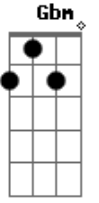

© ukulele-chords.com