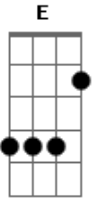

© ukulele-chords.com