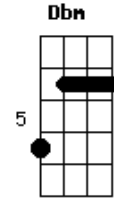

© ukulele-chords.com