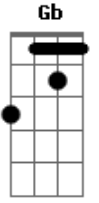

© ukulele-chords.com