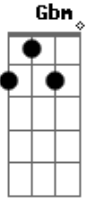

© ukulele-chords.com