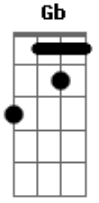

© ukulele-chords.com