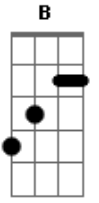

[Segunda Parte]

Bm D A G
Cruising down the hill in a blue streetcar
Bm D
Can't refuse it
A Gb
No matter who you are
Bm D A G
Filling up your head with a bathtub rose
Bm D
We composed it
A Gb
But does it really show?
Bm D A G
Slow your donkeys down
Bm D
This good lord is
A Gb

[Ponte]

D A
Feel my call the lexicon makes its
Gbm
Own way, own way
D A
Break this fall, the excellence has it's
Gbm
Own say, own say

[Terceira Parte]

Bm D A G
Hazard pay for a canceled bear
Bm D
Bygone Sally
A Gb
With the greasy hair
Bm D A G
Hard as nails but soft to wear
Bm D
Rooftop crops up
A Gb
And a folding chair
Bm D A G
Pay your thug store Hench
Bm D
Mugshot daddy
A Gb
With the golden wrench
Bm D A G
Locomotive smoke to cover up what's broke
Bm A
Please don't seize me
D G A Gb
Until you get my joke

[Refrão]

[Riff 1] A
I'ma lose it if I do not find
[Riff 1] A
Someone better reach out
A
Find a steady shine
[Riff 2] E
Someone better reach out
Dbm

Get it on the line
 [Riff 1] **A**
 I'ma bruise and I do not mind
 [Riff 1] **A**
 Someone better reach out
A
 Climb a mountain time
 [Riff 2] **E**
 Someone better reach out
Dbm

[Riff 1] **A**
 I'ma lose it if I do not find
 [Riff 1] **A**
 Someone better reach out
A
 Find a steady shine
 [Riff 2] **E**
 Someone better reach out
Dbm
 Get it on the line

Acordes

© ukulele-chords.com