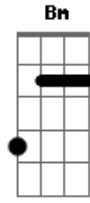

© ukulele-chords.com