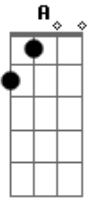

© ukulele-chords.com