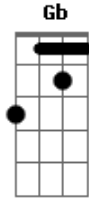

© ukulele-chords.com