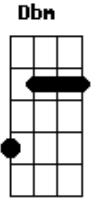

ukulele-chords.com