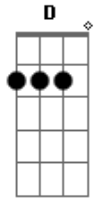

Get it on the line
[Riff 1] **A**
I'ma bruise and I do not mind
[Riff 1] **A**
Someone better reach out
A
Climb a mountain time
[Riff 2] **E**
Someone better reach out
Dbm

[Riff 1] **A**
I'ma lose it if I do not find
[Riff 1] **A**
Someone better reach out
A
Find a steady shine
[Riff 2] **E**
Someone better reach out
Dbm
Get it on the line

Acordes

© ukulele-chords.com