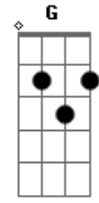

© ukulele-chords.com