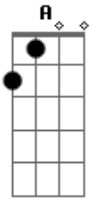

© ukulele-chords.com