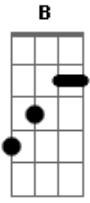

Get it on the line
[Riff 1] **A**
I'ma bruise and I do not mind
[Riff 1] **A**
Someone better reach out
A
Climb a mountain time
[Riff 2] **E**
Someone better reach out
Dbm

[Riff 1] **A**
I'ma lose it if I do not find
[Riff 1] **A**
Someone better reach out
A
Find a steady shine
[Riff 2] **E**
Someone better reach out
Dbm
Get it on the line

Acordes

© ukulele-chords.com

© ukulele-chords.com

© ukulele-chords.com

© ukulele-chords.com

© ukulele-chords.com

© ukulele-chords.com

© ukulele-chords.com

ukulele-chords.com

© ukulele-chords.com