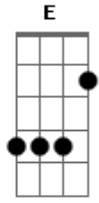

© ukulele-chords.com