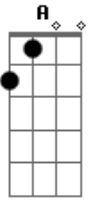

© ukulele-chords.com