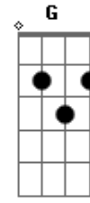

© ukulele-chords.com