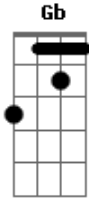

© ukulele-chords.com