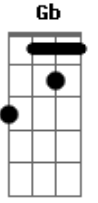

© ukulele-chords.com