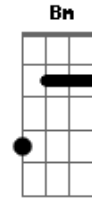

© ukulele-chords.com