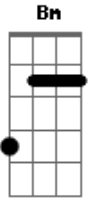

© ukulele-chords.com