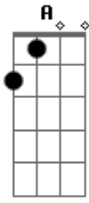

© ukulele-chords.com