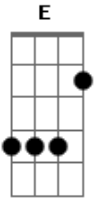

© ukulele-chords.com