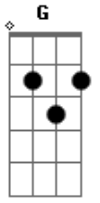

© ukulele-chords.com