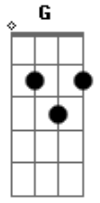

© ukulele-chords.com