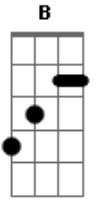

© ukulele-chords.com