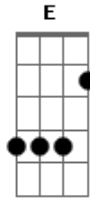

© ukulele-chords.com