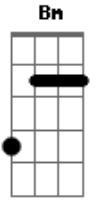

© ukulele-chords.com