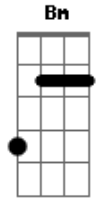

© ukulele-chords.com