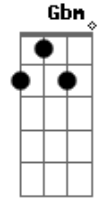

© ukulele-chords.com