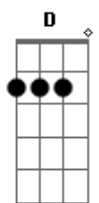

Red Hot Chili Peppers - On Mercury

Tom: D
Intro: Bm, G, A, Gb
Verse: (same chords every verse)
=====
Bm
I've got myself
          G   A
In a masochistic hold
Gb
Why don't you let go
Bm
Shake it off
          G   A
Just to redirect my flow
Gb
Come on let's go
Bm
Sit up straight
          G
I'm on a double date
          A
I've got to find my way
          Gb
Into the light, heavy, middle weight
Bm   G
We don't stop rock around the clock
          A
Motor mouthing off
          Gb
In front of every other road block
Pre Chorus: (same chords every Pre Chorus)
=====
G
Come again and tell me
          Gb
What you're going thru
G
Like a girl who only knew
          Gb
Her child was due
Chorus: (same chords every Chorus)
=====
Bm   D
Memories of everything
          A   E
Of lemon trees on mercury

Bm   D
Come to me with remedies
          A   E
>From five or six of seven seas
Bm   D   A
You always took me with a smile
          E
When I was down
Bm   D
Memories of everything
          A   Gb
That blew thru
Verse:
=====
Looking up into
A reverse vertigo
What an undertow
Give it up
Another stubborn scorpio
Come on, let's go
Sit up straight
I'm on a double date
I've got to find my way
Into the light, heavy, middle weight
We don't stop rock around the clock
Motor mouthing off
In front of every other road block
Pre Chorus:
=====
Come again and tell me
What you're going thru
Like a girl who only knew
Her child was due
To the moon she gave
Another good review
Turn around and look at me
It's really really you
Chorus
=====
Middle Part: Same as intro
Verse:
=====
Sit up straight.....
Chorus
=====

Acordes

© ukulele-chords.com