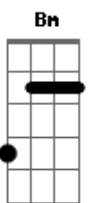

© ukulele-chords.com