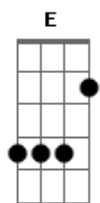

© ukulele-chords.com