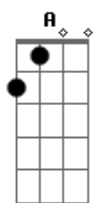

© ukulele-chords.com