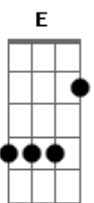

© ukulele-chords.com