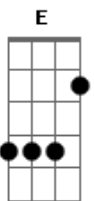

© ukulele-chords.com