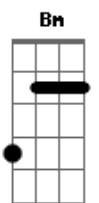

© ukulele-chords.com