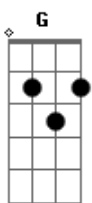

© ukulele-chords.com