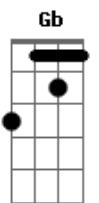

© ukulele-chords.com