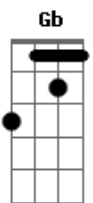

© ukulele-chords.com

© ukulele-chords.com