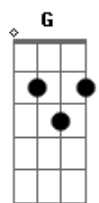

© ukulele-chords.com