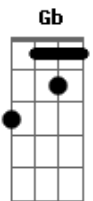

© ukulele-chords.com

© ukulele-chords.com