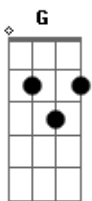

© ukulele-chords.com