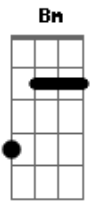

Red Hot Chili Peppers - Not The One

tom:

Intro: G D Eadd9 D

G D I'm not the person that you thought I was
 G D I'm not the one you thought you knew
 G A Gbm G I'd do most anything to make you think that I'm the one
 Bm A D I'd do it all to get to you

G D You see me as the perfect compliment
 G D You think that I'm someone to choose
 G A Gbm G You see me in a way that makes me want to reinvent
 Bm A D A person I could turn into

Am Cadd9 Dadd9 Give me the love and I'll tell you when I wanna come
 Am Cadd9 Dadd9 Give me the love and I'll tell you when I wanna run
 F C Dbm C Blue strides are calling and I can't stop falling
 Bm Cadd9 D Give me the love and I'll tell you when I wanna run

G D I don't look like myself in photographs

Acordes

© ukulele-chords.com

© ukulele-chords.com

© ukulele-chords.com

© ukulele-chords.com

© ukulele-chords.com

© ukulele-chords.com