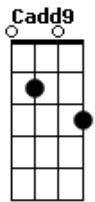

Red Hot Chili Peppers - Not The One

tom:

Intro: G D Eadd9 D

G D I'm not the person that you thought I was
 G D I'm not the one you thought you knew
 G A Gbm G I'd do most anything to make you think that I'm the one
 Bm A D I'd do it all to get to you

© ukulele-chords.com

© ukulele-chords.com

© ukulele-chords.com

© ukulele-chords.com

© ukulele-chords.com

© ukulele-chords.com

G D Long days of time have been unkind
 G A Gbm G I miss the you, the one that makes me want to redefine
 Bm A Eadd9 I'm not the one you fell into
 Bm A D I'm not the one, the one for you

Am Cadd9 Dadd9 Give me the love and I'll tell you when I wanna come
 Am Cadd9 Dadd9 Give me the love and I'll tell you when I wanna run
 F C Dbm C Blue strides are calling and I can't stop falling
 Bm Cadd9 D Give me the love and I'll tell you when I wanna run

[Solo] G D G D G A
 Gbm G Bm A D

Am Cadd9 Dadd9 Give me the love and I'll tell you when I wanna come
 Am Cadd9 Dadd9 Give me the love and I'll tell you when I wanna run
 F C Dbm C Blue strides are calling and I can't stop falling
 Bm Cadd9 D Give me the love and I'll tell you when I wanna run