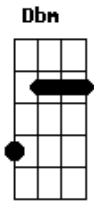

© ukulele-chords.com