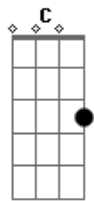

© ukulele-chords.com