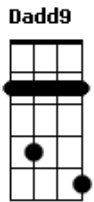

Red Hot Chili Peppers - Not The One

tom:

Intro: G D Eadd9 D

G D I'm not the person that you thought I was
 G D I'm not the one you thought you knew
 G A Gbm G I'd do most anything to make you think that I'm the one
 Bm A D I'd do it all to get to you

© ukulele-chords.com

© ukulele-chords.com

© ukulele-chords.com

© ukulele-chords.com

© ukulele-chords.com

© ukulele-chords.com

G D Long days of time have been unkind
 G A Gbm G I miss the you, the one that makes me want to redefine
 Bm A Eadd9 I'm not the one you fell into
 Bm A D I'm not the one, the one for you