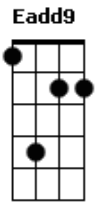

© ukulele-chords.com