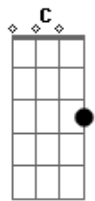

© ukulele-chords.com