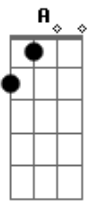

Red Hot Chili Peppers - Not The One

tom:

Intro: G D Eadd9 D

G D I'm not the person that you thought I was
 G D I'm not the one you thought you knew
 G A Gbm G I'd do most anything to make you think that I'm the one
 Bm A D I'd do it all to get to you

G D I don't look like myself in photographs

Acordes

© ukulele-chords.com

© ukulele-chords.com

© ukulele-chords.com

© ukulele-chords.com

© ukulele-chords.com

© ukulele-chords.com