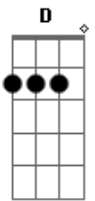

Red Hot Chili Peppers - Not The One

tom:

Intro: G D Eadd9 D

G D I'm not the person that you thought I was
G D I'm not the one you thought you knew
G A Gbm G I'd do most anything to make you think that I'm the one
Bm A D I'd do it all to get to you

G D You see me as the perfect compliment
G D You think that I'm someone to choose
G A Gbm G You see me in a way that makes me want to reinvent
Bm A D A person I could turn into

Am Cadd9 Dadd9 Give me the love and I'll tell you when I wanna come
Am Cadd9 Dadd9 Give me the love and I'll tell you when I wanna run
F C Dbm C Blue strides are calling and I can't stop falling
Bm Cadd9 D Give me the love and I'll tell you when I wanna run

G D I don't look like myself in photographs

Acordes

© ukulele-chords.com