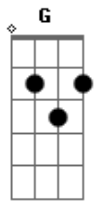

© ukulele-chords.com