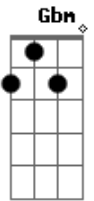

Red Hot Chili Peppers - Not The One

tom:

Intro: G D Eadd9 D

G D I'm not the person that you thought I was
 G D I'm not the one you thought you knew
 G A Gbm G I'd do most anything to make you think that I'm the one
 Bm A D I'd do it all to get to you

G D You see me as the perfect compliment
 G D You think that I'm someone to choose
 G A Gbm G You see me in a way that makes me want to reinvent
 Bm A D A person I could turn into

Am Cadd9 Dadd9 Give me the love and I'll tell you when I wanna come
 Am Cadd9 Dadd9 Give me the love and I'll tell you when I wanna run
 F C Dbm C Blue strides are calling and I can't stop falling
 Bm Cadd9 D Give me the love and I'll tell you when I wanna run

G D I don't look like myself in photographs

Acordes

© ukulele-chords.com

© ukulele-chords.com

© ukulele-chords.com

© ukulele-chords.com

© ukulele-chords.com

© ukulele-chords.com