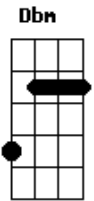

© ukulele-chords.com