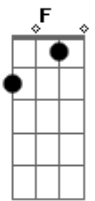

Red Hot Chili Peppers - Not The One

tom:

Intro: G D Eadd9 D

G D I'm not the person that you thought I was
 G D I'm not the one you thought you knew
 G A Gbm G I'd do most anything to make you think that I'm the one
 Bm A D I'd do it all to get to you

G D I don't look like myself in photographs

Acordes

© ukulele-chords.com

© ukulele-chords.com

© ukulele-chords.com

© ukulele-chords.com

© ukulele-chords.com

© ukulele-chords.com