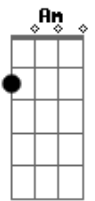

Red Hot Chili Peppers - Not The One

tom:

Intro: G D Eadd9 D

G D I'm not the person that you thought I was
 G D I'm not the one you thought you knew
 G A Gbm G I'd do most anything to make you think that I'm the one
 Bm A D I'd do it all to get to you

G D I don't look like myself in photographs

Acordes

© ukulele-chords.com

© ukulele-chords.com

© ukulele-chords.com

© ukulele-chords.com

© ukulele-chords.com

© ukulele-chords.com