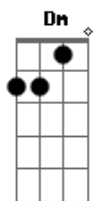

[Segunda Parte]

Dm F G
My friends are so distressed
C Dm
And standing on the
F G
Brink of emptiness
C D

Acordes

© ukulele-chords.com

© ukulele-chords.com

© ukulele-chords.com

© ukulele-chords.com

© ukulele-chords.com

[Terceira Parte]

Dm F G
I heard a little girl
C Dm
And what she said
F G
Was something beautiful
C D
To give your love
F G
No matter what
C
Hear what she said

[Refrão]

C A
I love all of you
C D A
Hurt by the cold
C G A
So hard and lonely too
C D A
When you don't know yourself