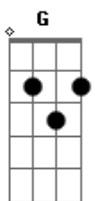

Red Hot Chili Peppers - My Friends

tom:
C

Intro:

[Primeira Parte]

Dm F G
My friends are
F G
So depressed
C Dm
I feel the question
F G
Of your loneliness
C D
Confide, cause I'll
D G
Be on your side
C Dm
You know I will
F G C
You know I will

Dm F G
Ex-girlfriend
F G
Called me up
C Dm F G
Alone and desperate
F G
On the prison phone
C D
They want to give her
F G
7 Years
C
For being sad

[Refrão]

C A
I love all of you
C D A
Hurt by the cold
C G A
So hard and lonely too
C D A
When you don't know yourself

[Segunda Parte]

Dm F G
My friends are so distressed
C Dm
And standing on the
F G
Brink of emptiness
C D

Acordes

© ukulele-chords.com

© ukulele-chords.com

© ukulele-chords.com

© ukulele-chords.com

© ukulele-chords.com

[Terceira Parte]

Dm F G
I heard a little girl
C Dm
And what she said
F G
Was something beautiful
C D
To give your love
F G
No matter what
C
Hear what she said

[Refrão]

C A
I love all of you
C D A
Hurt by the cold
C G A
So hard and lonely too
C D A
When you don't know yourself