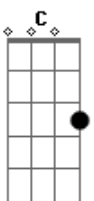

Red Hot Chili Peppers - My Friends

tom:
C

Intro:

[Primeira Parte]

Dm F G
My friends are
F G
So depressed
C Dm
I feel the question
F G
Of your loneliness
C D
Confide, cause I'll
D G
Be on your side
C Dm
You know I will
F G C
You know I will

[Segunda Parte]

Dm F G
My friends are so distressed
C Dm
And standing on the
F G
Brink of emptiness
C D

Acordes

© ukulele-chords.com

© ukulele-chords.com

© ukulele-chords.com

© ukulele-chords.com

© ukulele-chords.com

[Terceira Parte]

Dm F G
I heard a little girl
C Dm
And what she said
F G
Was something beautiful
C D
To give your love
F G
No matter what
C
Hear what she said

[Refrão]

C A
I love all of you
C D A
Hurt by the cold
C G A
So hard and lonely too
C D A
When you don't know yourself