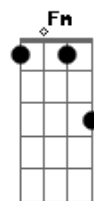

© ukulele-chords.com

No words I know of

F G
To express
C

This emptiness

[Refrão]

C A
I love all of you
C D A
Hurt by the cold
C G A
So hard and lonely too
C D A
When you don't know yourself

[Solo] Dm F G C
Dm F G C
Dm F G C
Dm F G C

[Ponte]

E G
Imagine me
Fm F
Taught by tragedy
C B F
Release is peace

[Terceira Parte]

Dm F G
I heard a little girl
C Dm
And what she said
F G
Was something beautiful
C D
To give your love
F G
No matter what
C
Hear what she said

[Refrão]

C A
I love all of you
C D A
Hurt by the cold
C G A
So hard and lonely too
C D A
When you don't know yourself

[Solo 2] Dm F G C
Dm F G C
Dm F G C
Dm F G C