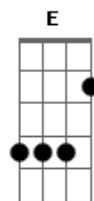

© ukulele-chords.com