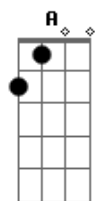

© ukulele-chords.com