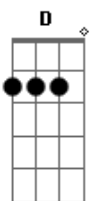

Red Hot Chili Peppers - My Friends

tom:
C

Intro:

[Primeira Parte]

Dm F G
My friends are
F G
So depressed
C Dm
I feel the question
F G
Of your loneliness
C D
Confide, cause I'll
D G
Be on your side
C Dm
You know I will
F G C
You know I will

Dm F G
Ex-girlfriend
F G
Called me up
C Dm F G
Alone and desperate
F G
On the prison phone
C D
They want to give her
F G
7 Years
C
For being sad

[Refrão]

C A
I love all of you
C D A
Hurt by the cold
C G A
So hard and lonely too
C D A
When you don't know yourself

[Segunda Parte]

Dm F G
My friends are so distressed
C Dm
And standing on the
F G
Brink of emptiness
C D

Acordes

© ukulele-chords.com