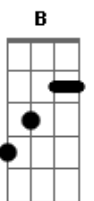

Red Hot Chili Peppers - My Friends

tom:
C

Intro:

[Primeira Parte]

Dm F G
My friends are
F G
So depressed
C Dm
I feel the question
F G
Of your loneliness
C D
Confide, cause I'll
D G
Be on your side
C Dm
You know I will
F G C
You know I will

Dm F G
Ex-girlfriend
F G
Called me up
C Dm F G
Alone and desperate
F G
On the prison phone
C D
They want to give her
F G
7 Years
C
For being sad

[Refrão]

C A
I love all of you
C D A
Hurt by the cold
C G A
So hard and lonely too
C D A
When you don't know yourself

[Segunda Parte]

Dm F G
My friends are so distressed
C Dm
And standing on the
F G
Brink of emptiness
C D

Acordes

© ukulele-chords.com

© ukulele-chords.com

© ukulele-chords.com

© ukulele-chords.com

© ukulele-chords.com

[Terceira Parte]

Dm F G
I heard a little girl
C Dm
And what she said
F G
Was something beautiful
C D
To give your love
F G
No matter what
C
Hear what she said

[Refrão]

C A
I love all of you
C D A
Hurt by the cold
C G A
So hard and lonely too
C D A
When you don't know yourself