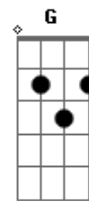

Red Hot Chili Peppers - My Friends

tom:
C

Intro:

[Primeira Parte]

Dm F G
My friends are
F G
So depressed
C Dm
I feel the question
F G
Of your loneliness
C D
Confide, cause I'll
D G
Be on your side
C Dm
You know I will
F G C
You know I will

Dm F G
Ex-girlfriend
F G
Called me up
C Dm F G
Alone and desperate
F G
On the prison phone
C D
They want to give her
F G
7 Years
C
For being sad

[Refrão]

C A
I love all of you
C D A
Hurt by the cold
C G A
So hard and lonely too
C D A
When you don't know yourself

[Segunda Parte]

Dm F G
My friends are so distressed
C Dm
And standing on the
F G
Brink of emptiness
C D

Acordes

© ukulele-chords.com

© ukulele-chords.com

© ukulele-chords.com

© ukulele-chords.com

© ukulele-chords.com

[Solo] Dm F G C
Dm F G C
Dm F G C
Dm F G C

[Ponte]

E G
Imagine me
Fm7 F
Taught by tragedy
C B F
Release is peace

[Terceira Parte]

Dm F G
I heard a little girl
C Dm
And what she said
F G
Was something beautiful
C D
To give your love
F G
No matter what
C
Hear what she said