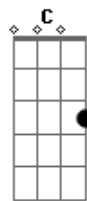

Red Hot Chili Peppers - My Friends

tom:
C

Intro:

[Primeira Parte]

Dm F G
My friends are
F G
So depressed
C Dm
I feel the question
F G
Of your loneliness
C D
Confide, cause I'll
D G
Be on your side
C Dm
You know I will
F G C
You know I will

[Segunda Parte]

Dm F G
My friends are so distressed
C Dm
And standing on the
F G
Brink of emptiness
C D

Acordes

© ukulele-chords.com

© ukulele-chords.com

© ukulele-chords.com

© ukulele-chords.com

© ukulele-chords.com

[Solo] Dm F G C
Dm F G C
Dm F G C
Dm F G C

[Ponte]

E G
Imagine me
Fm7 F
Taught by tragedy
C B F
Release is peace

[Terceira Parte]

Dm F G
I heard a little girl
C Dm
And what she said
F G
Was something beautiful
C D
To give your love
F G
No matter what
C
Hear what she said