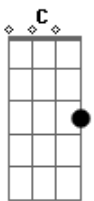

Red Hot Chili Peppers - My Friends

tom:
C

Intro:

[Primeira Parte]

Dm F G
My friends are
F G
So depressed
C Dm
I feel the question
F G
Of your loneliness
C D
Confide, cause I'll
D G
Be on your side
C Dm
You know I will
F G C
You know I will

Dm F G
Ex-girlfriend
F G
Called me up
C Dm F G
Alone and desperate
F G
On the prison phone
C D
They want to give her
F G
7 Years
C
For being sad

[Refrão]

C A
I love all of you
C D A
Hurt by the cold
C G A
So hard and lonely too
C D A
When you don't know yourself

[Segunda Parte]

Dm F G
My friends are so distressed
C Dm
And standing on the
F G
Brink of emptiness
C D

Acordes

© ukulele-chords.com

© ukulele-chords.com

© ukulele-chords.com

© ukulele-chords.com

© ukulele-chords.com

[Solo] Dm F G C
Dm F G C
Dm F G C
Dm F G C

[Ponte]

E G
Imagine me
Fm7 F
Taught by tragedy
C B F
Release is peace

[Terceira Parte]

Dm F G
I heard a little girl
C Dm
And what she said
F G
Was something beautiful
C D
To give your love
F G
No matter what
C
Hear what she said