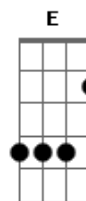

© ukulele-chords.com