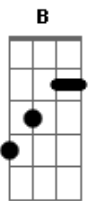

Red Hot Chili Peppers - My Friends

tom:
C

Intro:

[Primeira Parte]

Dm F G
My friends are
F G
So depressed
C Dm
I feel the question
F G
Of your loneliness
C D
Confide, cause I'll
D G
Be on your side
C Dm
You know I will
F G C
You know I will

Dm F G
Ex-girlfriend
F G
Called me up
C Dm F G
Alone and desperate
F G
On the prison phone
C D
They want to give her
F G
7 Years
C
For being sad

[Refrão]

C A
I love all of you
C D A
Hurt by the cold
C G A
So hard and lonely too
C D A
When you don't know yourself

[Segunda Parte]

Dm F G
My friends are so distressed
C Dm
And standing on the
F G
Brink of emptiness
C D

Acordes

© ukulele-chords.com

© ukulele-chords.com

© ukulele-chords.com

© ukulele-chords.com

© ukulele-chords.com

[Solo] Dm F G C
Dm F G C
Dm F G C
Dm F G C

[Ponte]

E G
Imagine me
Fm7 F
Taught by tragedy
C B F
Release is peace

[Terceira Parte]

Dm F G
I heard a little girl
C Dm
And what she said
F G
Was something beautiful
C D
To give your love
F G
No matter what
C
Hear what she said