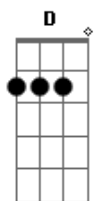

Red Hot Chili Peppers - My Friends

tom:
C

Intro:

[Primeira Parte]

Dm F G
My friends are
F G
So depressed
C Dm
I feel the question
F G
Of your loneliness
C D
Confide, cause I'll
D G
Be on your side
C Dm
You know I will
F G C
You know I will

Dm F G
Ex-girlfriend
F G
Called me up
C Dm F G
Alone and desperate
F G
On the prison phone
C D
They want to give her
F G
7 Years
C
For being sad

[Refrão]

C A
I love all of you
C D A
Hurt by the cold
C G A
So hard and lonely too
C D A
When you don't know yourself

[Segunda Parte]

Dm F G
My friends are so distressed
C Dm
And standing on the
F G
Brink of emptiness
C D

Acordes

© ukulele-chords.com