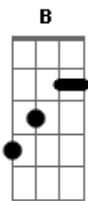

Red Hot Chili Peppers - My Friends

tom:
C

Intro:

[Primeira Parte]

Dm F G
My friends are
F G
So depressed
C Dm
I feel the question
F G
Of your loneliness
C D
Confide, cause I'll
D G
Be on your side
C Dm
You know I will
F G C
You know I will

Dm F G
Ex-girlfriend
F G
Called me up
C Dm F G
Alone and desperate
F G
On the prison phone
C D
They want to give her
F G
7 Years
C
For being sad

[Refrão]

C A
I love all of you
C D A
Hurt by the cold
C G A
So hard and lonely too
C D A
When you don't know yourself

[Segunda Parte]

Dm F G
My friends are so distressed
C Dm
And standing on the
F G
Brink of emptiness
C D

Acordes

© ukulele-chords.com

© ukulele-chords.com

© ukulele-chords.com

© ukulele-chords.com

© ukulele-chords.com

[Solo] Dm F G C
Dm F G C
Dm F G C
Dm F G C

[Ponte]

E G
Imagine me
Fm7 F
Taught by tragedy
C B F
Release is peace

[Terceira Parte]

Dm F G
I heard a little girl
C Dm
And what she said
F G
Was something beautiful
C D
To give your love
F G
No matter what
C
Hear what she said