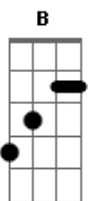

Red Hot Chili Peppers - My Friends

tom:
C

Intro:

[Primeira Parte]

Dm F G
My friends are
F G
So depressed
C Dm
I feel the question
F G
Of your loneliness
C D
Confide, cause I'll
D G
Be on your side
C Dm
You know I will
F G C
You know I will

Dm F G
Ex-girlfriend
F G
Called me up
C Dm F G
Alone and desperate
F G
On the prison phone
C D
They want to give her
F G
7 Years
C
For being sad

[Refrão]

C A
I love all of you
C D A
Hurt by the cold
C G A
So hard and lonely too
C D A
When you don't know yourself

[Segunda Parte]

Dm F G
My friends are so distressed
C Dm
And standing on the
F G
Brink of emptiness
C D

Acordes

© ukulele-chords.com

© ukulele-chords.com

© ukulele-chords.com

© ukulele-chords.com

© ukulele-chords.com

[Solo] Dm F G C
Dm F G C
Dm F G C
Dm F G C

[Ponte]

E G
Imagine me
Fm7 F
Taught by tragedy
C B F
Release is peace

[Terceira Parte]

Dm F G
I heard a little girl
C Dm
And what she said
F G
Was something beautiful
C D
To give your love
F G
No matter what
C
Hear what she said