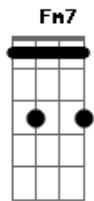

© ukulele-chords.com

No words I know of

F G
To express
C
This emptiness

[Refrão]

C A
I love all of you
C D A
Hurt by the cold
C G A
So hard and lonely too
C D A
When you don't know yourself

[Solo] Dm F G C
Dm F G C
Dm F G C
Dm F G C

[Ponte]

E G
Imagine me
Fm7 F
Taught by tragedy
C B F
Release is peace

[Terceira Parte]

Dm F G
I heard a little girl
C Dm
And what she said
F G
Was something beautiful
C D
To give your love
F G
No matter what
C
Hear what she said

[Refrão]

C A
I love all of you
C D A
Hurt by the cold
C G A
So hard and lonely too
C D A
When you don't know yourself

[Solo 2] Dm F G C
Dm F G C
Dm F G C
Dm F G C