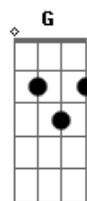

Red Hot Chili Peppers - My Friends

tom:
C

Intro:

[Primeira Parte]

Dm F G
My friends are
F G
So depressed
C Dm
I feel the question
F G
Of your loneliness
C D
Confide, cause I'll
D G
Be on your side
C Dm
You know I will
F G C
You know I will

Dm F G
Ex-girlfriend
F G
Called me up
C Dm F G
Alone and desperate
F G
On the prison phone
C D
They want to give her
F G
7 Years
C
For being sad

[Refrão]

C A
I love all of you
C D A
Hurt by the cold
C G A
So hard and lonely too
C D A
When you don't know yourself

[Segunda Parte]

Dm F G
My friends are so distressed
C Dm
And standing on the
F G
Brink of emptiness
C D

Acordes

© ukulele-chords.com

© ukulele-chords.com

© ukulele-chords.com

© ukulele-chords.com

© ukulele-chords.com

[Solo] Dm F G C
Dm F G C
Dm F G C
Dm F G C

[Ponte]

E G
Imagine me
Fm7 F
Taught by tragedy
C B F
Release is peace

[Terceira Parte]

Dm F G
I heard a little girl
C Dm
And what she said
F G
Was something beautiful
C D
To give your love
F G
No matter what
C
Hear what she said