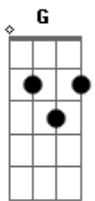

Red Hot Chili Peppers - My Friends

tom:
C

Intro:

[Primeira Parte]

Dm F G
My friends are
F G
So depressed
C Dm
I feel the question
F G
Of your loneliness
C D
Confide, cause I'll
D G
Be on your side
C Dm
You know I will
F G C
You know I will

Dm F G
Ex-girlfriend
F G
Called me up
C Dm F G
Alone and desperate
F G
On the prison phone
C D
They want to give her
F G
7 Years
C
For being sad

[Refrão]

C A
I love all of you
C D A
Hurt by the cold
C G A
So hard and lonely too
C D A
When you don't know yourself

[Segunda Parte]

Dm F G
My friends are so distressed
C Dm
And standing on the
F G
Brink of emptiness
C D

Acordes

© ukulele-chords.com

© ukulele-chords.com

© ukulele-chords.com

© ukulele-chords.com

© ukulele-chords.com

[Solo] Dm F G C
Dm F G C
Dm F G C
Dm F G C

[Ponte]

E G
Imagine me
Fm7 F
Taught by tragedy
C B F
Release is peace

[Terceira Parte]

Dm F G
I heard a little girl
C Dm
And what she said
F G
Was something beautiful
C D
To give your love
F G
No matter what
C
Hear what she said