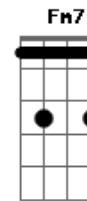

© ukulele-chords.com

No words I know of
F G
To express
C
This emptiness

[Refrão]

C A
I love all of you
C D A
Hurt by the cold
C G A
So hard and lonely too
C D A
When you don't know yourself

[Solo] Dm F G C
Dm F G C
Dm F G C
Dm F G C

[Ponte]

E G
Imagine me
Fm7 F
Taught by tragedy
C B F
Release is peace

[Terceira Parte]

Dm F G
I heard a little girl
C Dm
And what she said
F G
Was something beautiful
C D
To give your love
F G
No matter what
C
Hear what she said

[Refrão]

C A
I love all of you
C D A
Hurt by the cold
C G A
So hard and lonely too
C D A
When you don't know yourself

[Solo 2] Dm F G C
Dm F G C
Dm F G C
Dm F G C