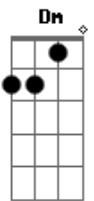

Red Hot Chili Peppers - My Friends

tom:
C

Intro:

[Primeira Parte]

Dm F G
My friends are
F G
So depressed
C Dm
I feel the question
F G
Of your loneliness
C D
Confide, cause I'll
D G
Be on your side
C Dm
You know I will
F G C
You know I will

[Segunda Parte]

Dm F G
My friends are so distressed
C Dm
And standing on the
F G
Brink of emptiness
C D

Acordes

© ukulele-chords.com

© ukulele-chords.com

© ukulele-chords.com

© ukulele-chords.com

© ukulele-chords.com

[Solo] Dm F G C
Dm F G C
Dm F G C
Dm F G C

[Ponte]

E G
Imagine me
Fm7 F
Taught by tragedy
C B F
Release is peace

[Terceira Parte]

Dm F G
I heard a little girl
C Dm
And what she said
F G
Was something beautiful
C D
To give your love
F G
No matter what
C
Hear what she said