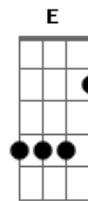

© ukulele-chords.com