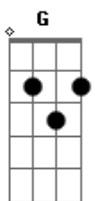

Red Hot Chili Peppers - My Friends

tom:
C

Intro:

[Primeira Parte]

Dm F G
My friends are
F G
So depressed
C Dm
I feel the question
F G
Of your loneliness
C D
Confide, cause I'll
D G
Be on your side
C Dm
You know I will
F G C
You know I will

Dm F G
Ex-girlfriend
F G
Called me up
C Dm F G
Alone and desperate
F G
On the prison phone
C D
They want to give her
F G
7 Years
C
For being sad

[Refrão]

C A
I love all of you
C D A
Hurt by the cold
C G A
So hard and lonely too
C D A
When you don't know yourself

[Segunda Parte]

Dm F G
My friends are so distressed
C Dm
And standing on the
F G
Brink of emptiness
C D

Acordes

© ukulele-chords.com

© ukulele-chords.com

© ukulele-chords.com

© ukulele-chords.com

© ukulele-chords.com

[Solo] Dm F G C
Dm F G C
Dm F G C
Dm F G C

[Ponte]

E G
Imagine me
Fm7 F
Taught by tragedy
C B F
Release is peace

[Terceira Parte]

Dm F G
I heard a little girl
C Dm
And what she said
F G
Was something beautiful
C D
To give your love
F G
No matter what
C
Hear what she said