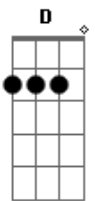

Red Hot Chili Peppers - My Friends

tom:
C

Intro:

[Primeira Parte]

Dm F G
My friends are
F G
So depressed
C Dm
I feel the question
F G
Of your loneliness
C D
Confide, cause I'll
D G
Be on your side
C Dm
You know I will
F G C
You know I will

Dm F G
Ex-girlfriend
F G
Called me up
C Dm F G
Alone and desperate
F G
On the prison phone
C D
They want to give her
F G
7 Years
C
For being sad

[Refrão]

C A
I love all of you
C D A
Hurt by the cold
C G A
So hard and lonely too
C D A
When you don't know yourself

[Segunda Parte]

Dm F G
My friends are so distressed
C Dm
And standing on the
F G
Brink of emptiness
C D

Acordes

© ukulele-chords.com