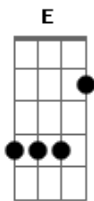

© ukulele-chords.com