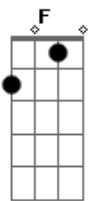

© ukulele-chords.com