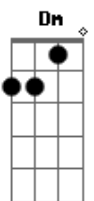

Red Hot Chili Peppers - My Friends

tom:
C

Intro:

[Primeira Parte]

Dm F G
My friends are
F G
So depressed
C Dm
I feel the question
F G
Of your loneliness
C D
Confide, cause I'll
D G
Be on your side
C Dm
You know I will
F G C
You know I will

[Segunda Parte]

Dm F G
My friends are so distressed
C Dm
And standing on the
F G
Brink of emptiness
C D

Acordes

© ukulele-chords.com

© ukulele-chords.com

© ukulele-chords.com

© ukulele-chords.com

© ukulele-chords.com

[Solo] Dm F G C
Dm F G C
Dm F G C
Dm F G C

[Ponte]

E G
Imagine me
Fm7 F
Taught by tragedy
C B F
Release is peace

[Terceira Parte]

Dm F G
I heard a little girl
C Dm
And what she said
F G
Was something beautiful
C D
To give your love
F G
No matter what
C
Hear what she said