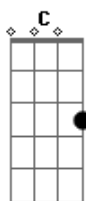

Red Hot Chili Peppers - My Friends

tom:
C

Intro:

[Primeira Parte]

Dm F G
My friends are
F G
So depressed
C Dm
I feel the question
F G
Of your loneliness
C D
Confide, cause I'll
D G
Be on your side
C Dm
You know I will
F G C
You know I will

Dm F G
Ex-girlfriend
F G
Called me up
C Dm F G
Alone and desperate
F G
On the prison phone
C D
They want to give her
F G
7 Years
C
For being sad

[Refrão]

C A
I love all of you
C D A
Hurt by the cold
C G A
So hard and lonely too
C D A
When you don't know yourself

[Segunda Parte]

Dm F G
My friends are so distressed
C Dm
And standing on the
F G
Brink of emptiness
C D

Acordes

© ukulele-chords.com

© ukulele-chords.com

© ukulele-chords.com

© ukulele-chords.com

© ukulele-chords.com

[Solo] Dm F G C
Dm F G C
Dm F G C
Dm F G C

[Ponte]

E G
Imagine me
Fm7 F
Taught by tragedy
C B F
Release is peace

[Terceira Parte]

Dm F G
I heard a little girl
C Dm
And what she said
F G
Was something beautiful
C D
To give your love
F G
No matter what
C
Hear what she said