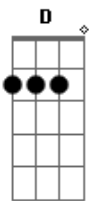

Red Hot Chili Peppers - My Friends

tom:
C

Intro:

[Primeira Parte]

Dm F G
My friends are
F G
So depressed
C Dm
I feel the question
F G
Of your loneliness
C D
Confide, cause I'll
D G
Be on your side
C Dm
You know I will
F G C
You know I will

Dm F G
Ex-girlfriend
F G
Called me up
C Dm F G
Alone and desperate
F G
On the prison phone
C D
They want to give her
F G
7 Years
C
For being sad

[Refrão]

C A
I love all of you
C D A
Hurt by the cold
C G A
So hard and lonely too
C D A
When you don't know yourself

[Segunda Parte]

Dm F G
My friends are so distressed
C Dm
And standing on the
F G
Brink of emptiness
C D

Acordes

© ukulele-chords.com