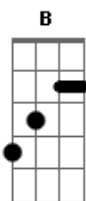

Red Hot Chili Peppers - My Friends

tom:
C

Intro:

[Primeira Parte]

Dm F G
My friends are
F G
So depressed
C Dm
I feel the question
F G
Of your loneliness
C D
Confide, cause I'll
D G
Be on your side
C Dm
You know I will
F G C
You know I will

Dm F G
Ex-girlfriend
F G
Called me up
C Dm F G
Alone and desperate
F G
On the prison phone
C D
They want to give her
F G
7 Years
C
For being sad

[Refrão]

C A
I love all of you
C D A
Hurt by the cold
C G A
So hard and lonely too
C D A
When you don't know yourself

[Segunda Parte]

Dm F G
My friends are so distressed
C Dm
And standing on the
F G
Brink of emptiness
C D

Acordes

© ukulele-chords.com

© ukulele-chords.com

© ukulele-chords.com

© ukulele-chords.com

© ukulele-chords.com

[Solo] Dm F G C
Dm F G C
Dm F G C
Dm F G C

[Ponte]

E G
Imagine me
Fm7 F
Taught by tragedy
C B F
Release is peace

[Terceira Parte]

Dm F G
I heard a little girl
C Dm
And what she said
F G
Was something beautiful
C D
To give your love
F G
No matter what
C
Hear what she said