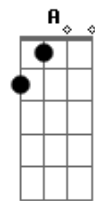

© ukulele-chords.com