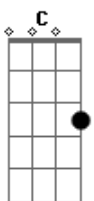

Red Hot Chili Peppers - My Friends

tom:
C

Intro:

[Primeira Parte]

Dm F G
My friends are
F G
So depressed
C Dm
I feel the question
F G
Of your loneliness
C D
Confide, cause I'll
D G
Be on your side
C Dm
You know I will
F G C
You know I will

[Segunda Parte]

Dm F G
My friends are so distressed
C Dm
And standing on the
F G
Brink of emptiness
C D

Acordes

© ukulele-chords.com

© ukulele-chords.com

© ukulele-chords.com

© ukulele-chords.com

© ukulele-chords.com

[Solo] Dm F G C
Dm F G C
Dm F G C
Dm F G C

[Ponte]

E G
Imagine me
Fm7 F
Taught by tragedy
C B F
Release is peace

[Terceira Parte]

Dm F G
I heard a little girl
C Dm
And what she said
F G
Was something beautiful
C D
To give your love
F G
No matter what
C
Hear what she said