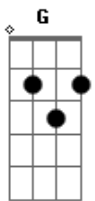

© ukulele-chords.com