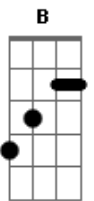

© ukulele-chords.com