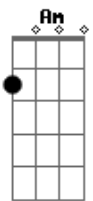

Red Hot Chili Peppers - La La La La La La La La

tom:

Intro: Am7 Am

[Primeira Parte]

Am F7M
I wanna spend my life with you
Am F7M
Mess around with things to do
G F7M
We could start a family few
G F7M
Laugh so hard they'll

Same but new
G F7M
Even when it's old

That's cool

© ukulele-chords.com

© ukulele-chords.com

© ukulele-chords.com

© ukulele-chords.com

© ukulele-chords.com

© ukulele-chords.com