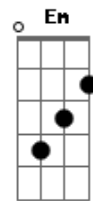

Red Hot Chili Peppers - La La La La La La La La

tom:

Intro: Am7 Am

[Primeira Parte]

Am F7M
I wanna spend my life with you
Am F7M
Mess around with things to do
G F7M
We could start a family few
G F7M
Laugh so hard they'll

That's cool

© ukulele-chords.com

© ukulele-chords.com

© ukulele-chords.com

© ukulele-chords.com

© ukulele-chords.com

© ukulele-chords.com

© ukulele-chords.com