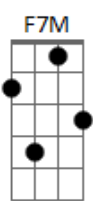

Red Hot Chili Peppers - La La La La La La La La

tom:

Intro: Am7 Am

[Primeira Parte]

Am F7M
I wanna spend my life with you
Am F7M
Mess around with things to do
G F7M
We could start a family few
G F7M
Laugh so hard they'll

La-la-la-la-la-la-la-la-la
G
La-la-la-la-la-la-la-la-la-

La-la-la-la-la-la-la-la
Bb Dm
You are that person

[Final]

Am F7M
I wanna spend my life with you
Am F7M
Stare at space before it's through
G F7M
Every day is the

Same but new
G F7M
Even when it's old

That's cool

© ukulele-chords.com

© ukulele-chords.com

© ukulele-chords.com

© ukulele-chords.com

© ukulele-chords.com

© ukulele-chords.com