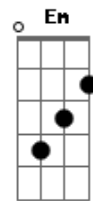

Red Hot Chili Peppers - La La La La La La La La

tom:

Intro: Am7 Am

[Primeira Parte]

Am F7M
I wanna spend my life with you
Am F7M
Mess around with things to do
G F7M
We could start a family few
G F7M
Laugh so hard they'll

Same but new
G F7M
Even when it's old

That's cool

© ukulele-chords.com

© ukulele-chords.com

© ukulele-chords.com

© ukulele-chords.com

© ukulele-chords.com

© ukulele-chords.com