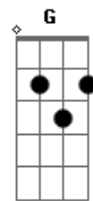

Red Hot Chili Peppers - La La La La La La La La

tom:

Intro: Am7 Am

[Primeira Parte]

Am F7M
I wanna spend my life with you
Am F7M
Mess around with things to do
G F7M
We could start a family few
G F7M
Laugh so hard they'll

That's cool

© ukulele-chords.com

© ukulele-chords.com

© ukulele-chords.com

© ukulele-chords.com

© ukulele-chords.com

© ukulele-chords.com

© ukulele-chords.com