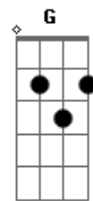

Red Hot Chili Peppers - La La La La La La La La

tom:

Intro: Am7 Am

[Primeira Parte]

Am F7M
I wanna spend my life with you
Am F7M
Mess around with things to do
G F7M
We could start a family few
G F7M
Laugh so hard they'll

Same but new
G F7M
Even when it's old

That's cool

© ukulele-chords.com

© ukulele-chords.com

© ukulele-chords.com

© ukulele-chords.com

© ukulele-chords.com

© ukulele-chords.com