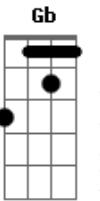

© ukulele-chords.com