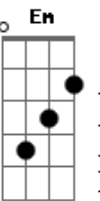

© ukulele-chords.com