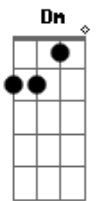

© ukulele-chords.com