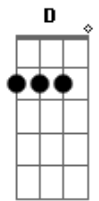

© ukulele-chords.com