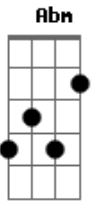

© ukulele-chords.com