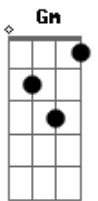

© ukulele-chords.com