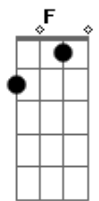

© ukulele-chords.com