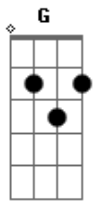

© ukulele-chords.com