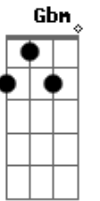

© ukulele-chords.com