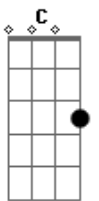

© ukulele-chords.com