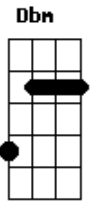

© ukulele-chords.com