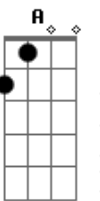

© ukulele-chords.com