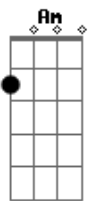

© ukulele-chords.com