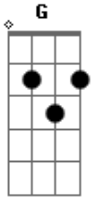

© ukulele-chords.com