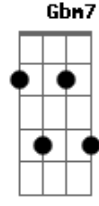

© ukulele-chords.com