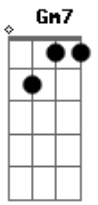

© ukulele-chords.com