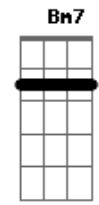

© ukulele-chords.com