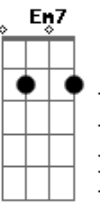

© ukulele-chords.com