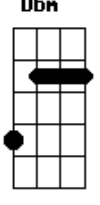

© ukulele-chords.com