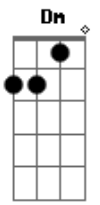

(very quickly now, the guitar and bass plays:

E|-----6- plays a series of chords that go: Bb G G F
C Bb

Cool solo part: A F A F G F A
all I just did here was to write down the rhythm chords, I
have and will not
do the solo (as little as it may seem). If you listen to the
album, you can
figure out how these chords come in. The G part is when the
guitar
slides from G to Bb. Listen and you shall hear, my child.
Anyway, the
rest goes something like this:

Gb E
If you see me getting mighty

Gb E
If you see me getting high

Dbm Abm
Knock me down

E B
I'm not bigger than life

Gb E
If you see me getting mighty

Gb E
If you see me getting high

Dbm Abm
Knock me down

E B
I'm not bigger than life

(Dbm E B)(x2)

Dbm E B
It's so lonely when you don't even know yourself, it's so
lonely

Dbm E B
It's so lonely when you don't even know yourself, it's so
lonely...

Acordes

© ukulele-chords.com

© ukulele-chords.com