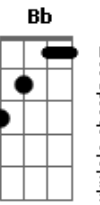

© ukulele-chords.com