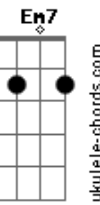

© ukulele-chords.com