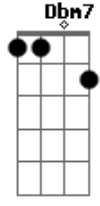

© ukulele-chords.com