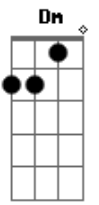

© ukulele-chords.com