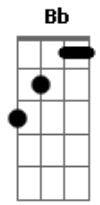

© ukulele-chords.com