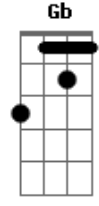

© ukulele-chords.com