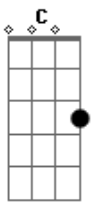

© ukulele-chords.com