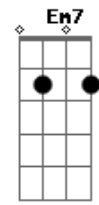

© ukulele-chords.com