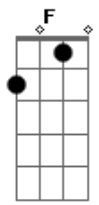

© ukulele-chords.com