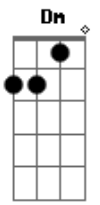

(very quickly now, the guitar and bass plays:

E|-----6- plays a series of chords that go: Bb G G F
C Bb

Cool solo part: A F A F G F A
all I just did here was to write down the rhythm chords, I
have and will not
do the solo (as little as it may seem). If you listen to the
album, you can
figure out how these chords come in. The G part is when the
guitar
slides from G to Bb. Listen and you shall hear, my child.
Anyway, the
rest goes something like this:

Gb E
If you see me getting mighty
Gb E

If you see me getting high

Knock me down

E B
I'm not bigger than life

Gb E
If you see me getting mighty
Gb E

If you see me getting high

Knock me down

E B
I'm not bigger than life

(Dbm E B)(x2)

Dbm E B
It's so lonely when you don't even know yourself, it's so
lonely

Dbm E B
It's so lonely when you don't even know yourself, it's so
lonely...

Acordes

© ukulele-chords.com

© ukulele-chords.com