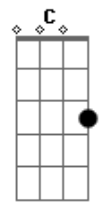

© ukulele-chords.com