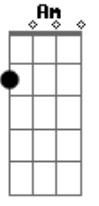

© ukulele-chords.com