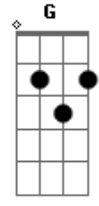

© ukulele-chords.com