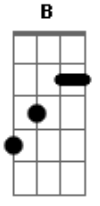

© ukulele-chords.com