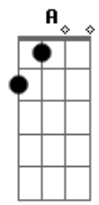

© ukulele-chords.com