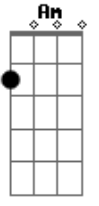

© ukulele-chords.com