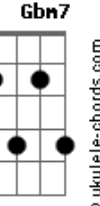

© ukulele-chords.com