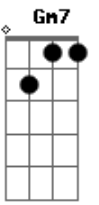

© ukulele-chords.com