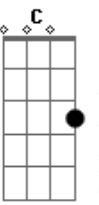

© ukulele-chords.com