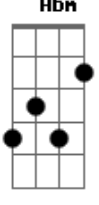

© ukulele-chords.com