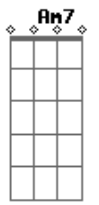

(very quickly now, the guitar and bass plays:

E|-----6- plays a series of chords that go: Bb G G F
C Bb

Cool solo part: A F A F G F A
all I just did here was to write down the rhythm chords, I
have and will not
do the solo (as little as it may seem). If you listen to the
album, you can
figure out how these chords come in. The G part is when the
guitar
slides from G to Bb. Listen and you shall hear, my child.
Anyway, the
rest goes something like this:

Gb E
If you see me getting mighty

Gb E
If you see me getting high

Dbm Abm
Knock me down

E B
I'm not bigger than life

Gb E
If you see me getting mighty

Gb E
If you see me getting high

Dbm Abm
Knock me down

E B
I'm not bigger than life

(Dbm E B)(x2)

Dbm E B
It's so lonely when you don't even know yourself, it's so
lonely

Dbm E B
It's so lonely when you don't even know yourself, it's so
lonely...

Acordes

© ukulele-chords.com

© ukulele-chords.com