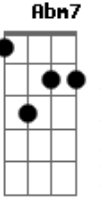

© ukulele-chords.com