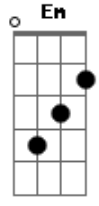

© ukulele-chords.com