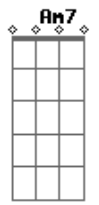

© ukulele-chords.com