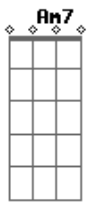

(very quickly now, the guitar and bass plays:

E|-----6- plays a series of chords that go: Bb G G F
C Bb

Cool solo part: A F A F G F A
all I just did here was to write down the rhythm chords, I
have and will not
do the solo (as little as it may seem). If you listen to the
album, you can
figure out how these chords come in. The G part is when the
guitar
slides from G to Bb. Listen and you shall hear, my child.
Anyway, the
rest goes something like this:

Gb E
If you see me getting mighty
Gb E

If you see me getting high

Knock me down

E B
I'm not bigger than life

Gb E
If you see me getting mighty
Gb E

If you see me getting high

Knock me down

E B
I'm not bigger than life

(Dbm E B)(x2)

Dbm E B
It's so lonely when you don't even know yourself, it's so
lonely

Dbm E B
It's so lonely when you don't even know yourself, it's so
lonely...

Acordes

© ukulele-chords.com

© ukulele-chords.com