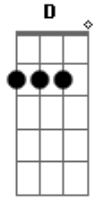

© ukulele-chords.com