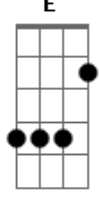

© ukulele-chords.com