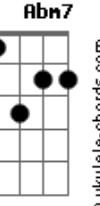

© ukulele-chords.com