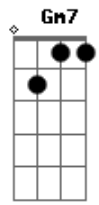

© ukulele-chords.com