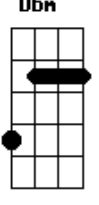

© ukulele-chords.com