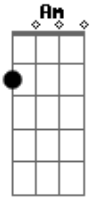

© ukulele-chords.com