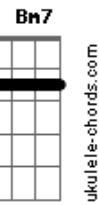

(very quickly now, the guitar and bass plays:

E|-----6- plays a series of chords that go: Bb G G F
C Bb

Cool solo part: A F A F G F A
all I just did here was to write down the rhythm chords, I
have and will not
do the solo (as little as it may seem). If you listen to the
album, you can
figure out how these chords come in. The G part is when the
guitar
slides from G to Bb. Listen and you shall hear, my child.
Anyway, the
rest goes something like this:

© ukulele-chords.com

© ukulele-chords.com

© ukulele-chords.com

© ukulele-chords.com

© ukulele-chords.com

© ukulele-chords.com

© ukulele-chords.com

© ukulele-chords.com