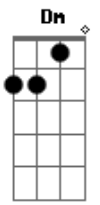

© ukulele-chords.com