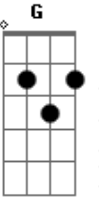

© ukulele-chords.com