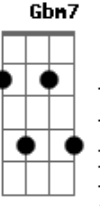

© ukulele-chords.com