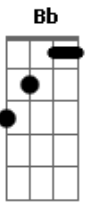

© ukulele-chords.com