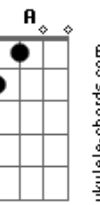

© ukulele-chords.com