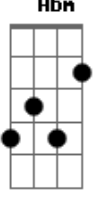

© ukulele-chords.com