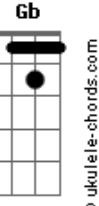

© ukulele-chords.com