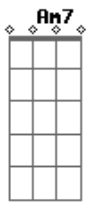

© ukulele-chords.com