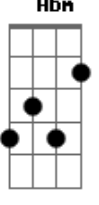

© ukulele-chords.com