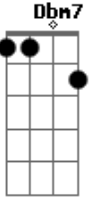

© ukulele-chords.com