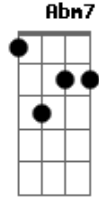

© ukulele-chords.com