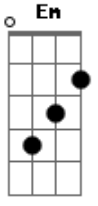

© ukulele-chords.com