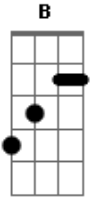

© ukulele-chords.com