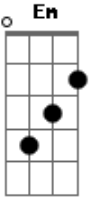

© ukulele-chords.com