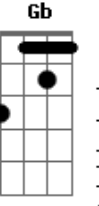

© ukulele-chords.com