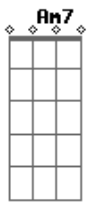

(very quickly now, the guitar and bass plays:

E|-----6- plays a series of chords that go: Bb G G F
C Bb

Cool solo part: A F A F G F A
all I just did here was to write down the rhythm chords, I
have and will not
do the solo (as little as it may seem). If you listen to the
album, you can
figure out how these chords come in. The G part is when the
guitar
slides from G to Bb. Listen and you shall hear, my child.
Anyway, the
rest goes something like this:

Gb E
If you see me getting mighty

Gb E
If you see me getting high

Dbm Abm
Knock me down

E B
I'm not bigger than life

Gb E
If you see me getting mighty

Gb E
If you see me getting high

Dbm Abm
Knock me down

E B
I'm not bigger than life

(Dbm E B)(x2)

Dbm E B
It's so lonely when you don't even know yourself, it's so
lonely

Dbm E B
It's so lonely when you don't even know yourself, it's so
lonely...

Acordes

© ukulele-chords.com

© ukulele-chords.com