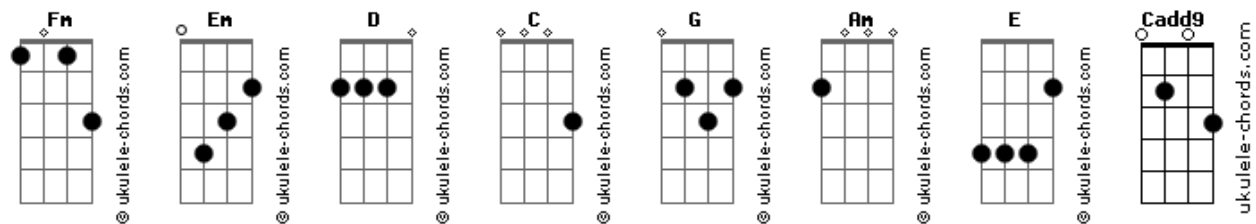

Red Hot Chili Peppers - It's Only Natural

tom:
 Capotraste na 1ª casa
 Intro: Em D C

Em D C
 She was a London girl, knew enough now to get herself alright
 Em D C
 He was a Southend boy, not enough smile, but he sure could fight
 Em D C
 She was a daddy's girl, pride of all Brixton with dragon sight

Em D C D
 But she can't go home tonight

G D
 It's only natural
 Am Em
 And lovers will show you how to break it down
 G
 In spite of attraction, well
 D
 It's only natural
 Am Em D
 And people will show you how to break it down
 C
 In spite of your love, steady up

(Em D Cadd9)
 (Em D C)

Em
 They were a perfect pair
 D Cadd9
 A clash of two beauties and the rash of vein
 Em D
 Nobody knows just when lightning will strike
 C
 But it always came

Em D C
 And she can't go home tonight
 Em D Cadd9
 No, she can't go home tonight

Acordes

G D
 It's only natural
 Am Em
 And lovers will show you how to break it down
 G
 In spite of attraction, well
 D
 It's only natural
 Am Em D
 And people will show you how to break it down
 C
 In spite of your love, steady up
 (Em D Cadd9 Cadd9)
 (Em D Cadd9 Cadd9)
 Em D C
 But she can't go home tonight
 G D
 It's only natural
 Am Em
 And lovers will show you how to break it down
 G
 In spite of attraction, well
 D
 It's only natural
 Am Em D
 And people will show you how to break it down
 C
 In spite of the love
 G D
 It's only natural
 Am Em
 And lovers will show you how to break it down
 G
 The perfect subtraction, well
 D
 It's only natural
 Am Em D
 And people will show you how to break it down
 C
 In spite of the love, steady up
 [Final] Em E D D Em