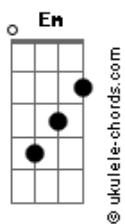

Red Hot Chili Peppers - It's Only Natural

tom:
Capotraste na 1ª casa
Intro: Em D C

Em D C
She was a London girl, knew enough now to get herself alright
Em D C
He was a Southend boy, not enough smile, but he sure could fight
Em D C
She was a daddy's girl, pride of all Brixton with dragon sight

Em D C D
But she can't go home tonight

G D
It's only natural
Am Em
And lovers will show you how to break it down
G
In spite of attraction, well
D
It's only natural
Am Em D
And people will show you how to break it down
C
In spite of your love, steady up

(Em D Cadd9)
(Em D C)

Em
They were a perfect pair
D Cadd9
A clash of two beauties and the rash of vein
Em D
Nobody knows just when lightning will strike
C
But it always came

Em D C
And she can't go home tonight
Em D Cadd9
No, she can't go home tonight

Acordes

G D
It's only natural
Am Em
And lovers will show you how to break it down
G
In spite of attraction, well

D
It's only natural
Am Em D
And people will show you how to break it down
C
In spite of your love, steady up
(Em D Cadd9 Cadd9)
(Em D Cadd9 Cadd9)

Em D C
But she can't go home tonight

G D
It's only natural
Am Em
And lovers will show you how to break it down
G
In spite of attraction, well
D
It's only natural
Am Em D
And people will show you how to break it down
C
In spite of the love

G D
It's only natural
Am Em
And lovers will show you how to break it down
G
The perfect subtraction, well
D
It's only natural
Am Em D
And people will show you how to break it down
C
In spite of the love, steady up

[Final] Em E D D Em