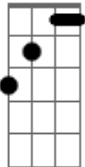

Red Hot Chili Peppers - I'll Be Your Domino

Tom: **Bb**

Post Chorus - 1:48

Guitarra 2 basicamente improvisa em Fá menor

0:01

Verse 3 - 1:57

Then...

Intro:

Bridge - 2:15

Verse 1 - 0:19

Bridge - 0:36

Chorus - 2:33

Verse 2 - 0:55

Guitar Solo - 2:50

Guitar 2

Guitar 1

Guitar 1

Bridge - 1:12

Guitar 2

Chorus - 1:30

Bridge - 3:17

Chorus - 3:34

Acordes

Bb