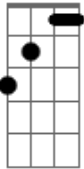

Red Hot Chili Peppers - I'll Be Your Domino

Tom: **Bb**

Post Chorus - 1:48

Guitarra 2 basicamente improvisa em Fá menor

0:01

Verse 3 - 1:57

Then...

Intro:

Bridge - 2:15

Verse 1 - 0:19

Bridge - 0:36

Chorus - 2:33

Verse 2 - 0:55

Guitar Solo - 2:50

Guitar 2

Guitar 1

Guitar 1

Bridge - 1:12

Guitar 2

Chorus - 1:30

Bridge - 3:17

Chorus - 3:34

Acordes

Bb