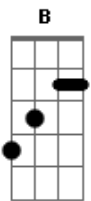

# Red Hot Chili Peppers - I Could Have Lied

Tom: G  
Intro: (0:00)

Verso 1 (0:14)

There must be something... feel

Stare she bares... bleed

Pre-Refrão (0:42)

I could never change Just what I feel

My face will never show What is not real

Refrão (1:44)

I could have lied I'm such a fool

My eyes could never never never, Keep their cool

Showed her and I told her how

She struck me but I'm fucked up now

Solo 1:(1:58) - a base faz o pré-Refrão .

repete a introdução na guitarra base enquanto o solo é feito:

Verso 3 (2:39)

But now she's gone... stay

You see she hides... spared

Refrão (3:06)

I could have lied I'm such a fool

My eyes could never never never, Keep their cool

Showed her and I told her how

She struck me but I'm fucked up now

refrão (3:20) - com o solo em cima.

I could have lied...

I showed her...

solo 2: (3:33) - .

a segunda guitarra faz os acordes várias vezes do refrão:

E termina com mi menor