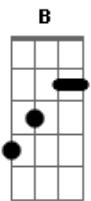

Red Hot Chili Peppers - I Could Have Lied

Tom: G
Intro: (0:00)

Verso 1 (0:14)

There must be something... feel

Stare she bares... bleed

Pre-Refrão (0:42)

I could never change Just what I feel

My face will never show What is not real

Refrão (1:44)

I could have lied I'm such a fool

My eyes could never never never, Keep their cool

Showed her and I told her how

She struck me but I'm fucked up now

Solo 1:(1:58) - a base faz o pré-Refrão .

repete a introdução na guitarra base enquanto o solo é feito:

Verso 3 (2:39)

But now she's gone... stay

You see she hides... spared

Refrão (3:06)

I could have lied I'm such a fool

My eyes could never never never, Keep their cool

Showed her and I told her how

She struck me but I'm fucked up now

refrão (3:20) - com o solo em cima.

I could have lied...

I showed her...

solo 2: (3:33) - .

a segunda guitarra faz os acordes várias vezes do refrão:

E termina com mi menor

Acordes

© ukulele-chords.com