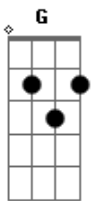

Red Hot Chili Peppers - I Could Have Lied

Tom: G
Intro: (0:00)

Verso 1 (0:14)

There must be something... feel

Stare she bares... bleed

Pre-Refrão (0:42)

I could never change Just what I feel

My face will never show What is not real

Refrão (1:44)

I could have lied I'm such a fool

My eyes could never never never, Keep their cool

Showed her and I told her how

She struck me but I'm fucked up now

Solo 1:(1:58) - a base faz o pré-Refrão .

repete a introdução na guitarra base enquanto o solo é feito:

Verso 3 (2:39)

But now she's gone... stay

You see she hides... spared

Refrão (3:06)

I could have lied I'm such a fool

My eyes could never never never, Keep their cool

Showed her and I told her how

She struck me but I'm fucked up now

refrão (3:20) - com o solo em cima.

I could have lied...

I showed her...

solo 2: (3:33) - .

a segunda guitarra faz os acordes várias vezes do refrão:

E termina com mi menor

Acordes

© ukulele-chords.com