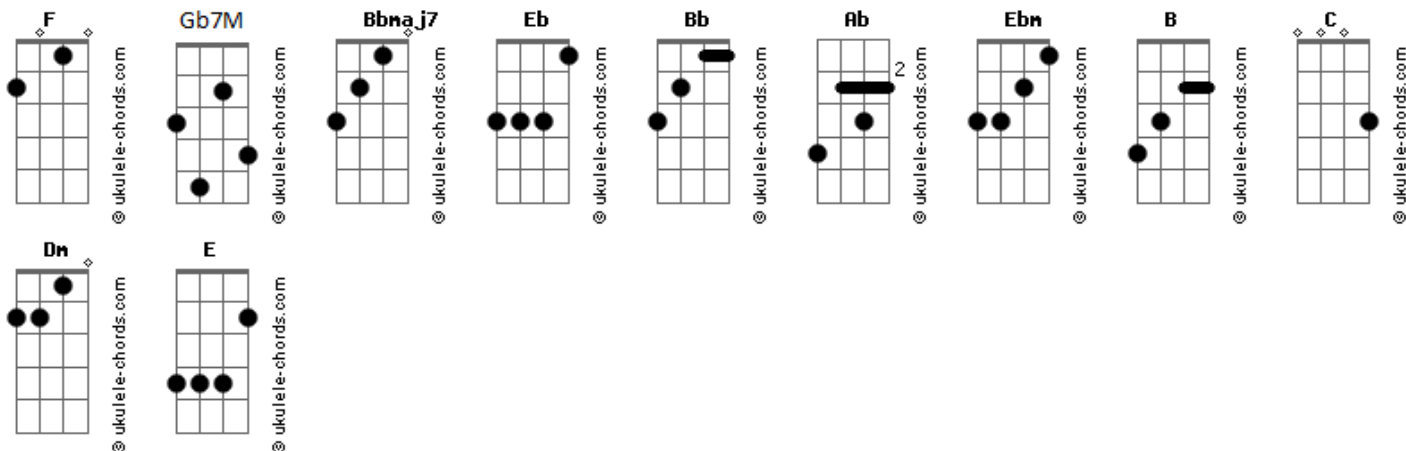

Red Hot Chili Peppers - Hanalei

Tom: Eb

m [Intro] Bb Ab Gb7M F

Ebm Eb2 B
Feeling good and I don't know why

Another day and another high

I walk around like I am on the ray, hey yeah

Somewhere way out in the rays of Hanalei

Ebm Eb2 B
I met a girl and I liked her vibe

Another day and another ride

I met a girl who wants to save the world, save the world

Make it safe for someone else to find their faith

[Refrão]

C Bb
I'm away, I'm away, I'm away

I'm away, I'm away, I'm away

Eb
I'm away, Hanalei

C
I'm away

Ebm Eb2 B
A simple song and it made me cry

I really don't want to pass me by

A simple song that spoke of Hemingway, hey yeah

The revolution in your blood creates the wave

Ebm Eb2 B
I picked her up on the road to surf

Looked a lot like a mother Earth

Acordes

She said hello my name is Charlotte Gray, hey yeah

Make it safe for someone else to find their fate

[Refrão]

C Bb
I'm away, I'm away, I'm away