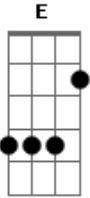

Red Hot Chili Peppers - Goodbye Angels

Tom: C

Fill 2 at(2:03)

INTRO

[Guitar 1 Clean]

[Guitar 1] (2:26)

CHORUS

VERSE 1

[Guitar 1 Clean](0:11)

[Guitar 1 Clean](2:49)

BRIDGE

VERSE 3

[Guitar 1]

CHORUS

[Guitar 1](1:14)

SOLO

increasing the bpm until drums breakdown

[Guitar 4 Wilson Effects FuzzIbanez WW-10] (3:43)

This section stars at (1:19)

			o o o		o o o		o o
o		o o o		x2			
		o o o		o o o		o	
		o o o		o o o		o o o	
x2							
		o o o		o o		o	
		o o o		o o o		o o o	
		o o o		o o o		o o	

VERSE 2

[Guitar 1 Clean](1:41)

[Guitar 3 CleanReverb] Fill 1 at (1:52)

Acordes

© ukulele-chords.com

© ukulele-chords.com