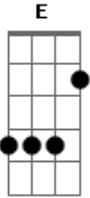

© ukulele-chords.com