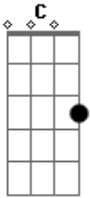

Red Hot Chili Peppers - Goodbye Angels

Tom: C

Fill 2 at(2:03)

INTRO

[Guitar 1 Clean]

[Guitar 1] (2:26)

CHORUS

VERSE 1

[Guitar 1 Clean](0:11)

[Guitar 1 Clean](2:49)

BRIDGE

VERSE 3

[Guitar 1]

CHORUS

[Guitar 1](1:14)

SOLO

increasing the bpm until drums breakdown

[Guitar 4 Wilson Effects FuzzIbanez WW-10] (3:43)

This section stars at (1:19)

			o o o		o o o		o o
o		o o o		x2			
		o o o		o o o		o	
		o o o		o o o		o o o	
x2							
		o o o		o o		o	
		o o o		o o o		o o o	
		o o o		o o o		o o	

VERSE 2

[Guitar 1 Clean](1:41)

[Guitar 3 CleanReverb] Fill 1 at (1:52)

Acordes

© ukulele-chords.com