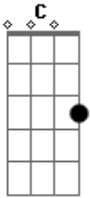

Red Hot Chili Peppers - Goodbye Angels

Tom: **C**

Fill 2 at(2:03)

INTRO

[Guitar 1 Clean]

[Guitar 1] (2:26)

CHORUS

VERSE 1

[Guitar 1 Clean](0:11)

[Guitar 1 Clean](2:49)

BRIDGE

VERSE 3

[Guitar 1]

CHORUS

[Guitar 1](1:14)

SOLO

increasing the bpm until drums breakdown

[Guitar 4 Wilson Effects FuzzIbanez WW-10] (3:43)

This section stars at (1:19)

			0 0 0	0 0 0	0 0
0	0 0 0		x2		
	0 0 0	0 0 0	0		
	0 0 0	0 0 0	0 0 0	0 0 0	0 0 0
x2					
	0 0 0	0 0	0		
	0 0 0	0 0 0	0 0 0	0 0 0	0 0 0
	0 0 0	0 0 0	0 0		

VERSE 2

[Guitar 1 Clean](1:41)

[Guitar 3 CleanReverb] Fill 1 at (1:52)

Acordes

© ukulele-chords.com