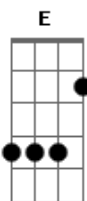

Red Hot Chili Peppers - Goodbye Angels

Tom: C

Fill 2 at(2:03)

INTRO

[Guitar 1 Clean]

[Guitar 1] (2:26)

CHORUS

VERSE 1

[Guitar 1 Clean](0:11)

[Guitar 1 Clean](2:49)

BRIDGE

VERSE 3

[Guitar 1]

CHORUS

[Guitar 1](1:14)

SOLO

increasing the bpm until drums breakdown

[Guitar 4 Wilson Effects FuzzIbanez WW-10] (3:43)

This section stars at (1:19)

```

o          o o o          o o o          o o o          o o
x2
          o o o          o o o          o
o o o          o o o          o o o          o o o
x2
          o o o          o o          o
o o o          o o o          o o o          o o o
          o o o          o o o          o o
    
```

VERSE 2

[Guitar 1 Clean](1:41)

[Guitar 3 CleanReverb] Fill 1 at (1:52)

Acordes

© ukulele-chords.com

© ukulele-chords.com