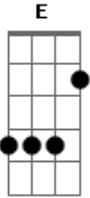

Red Hot Chili Peppers - Goodbye Angels

Tom: **C**

Fill 2 at(2:03)

INTRO

[Guitar 1 Clean]

[Guitar 1] (2:26)

CHORUS

VERSE 1

[Guitar 1 Clean](0:11)

[Guitar 1 Clean](2:49)

BRIDGE

VERSE 3

[Guitar 1]

CHORUS

[Guitar 1](1:14)

SOLO

increasing the bpm until drums breakdown

[Guitar 4 Wilson Effects FuzzIbanez WW-10] (3:43)

This section stars at (1:19)

			0 0 0	0 0 0	0 0
0	0 0 0		x2		
	0 0 0	0 0 0	0		
	0 0 0	0 0 0	0 0 0	0 0 0	0 0 0
x2					
	0 0 0	0 0	0		
	0 0 0	0 0 0	0 0 0	0 0 0	0 0 0
	0 0 0	0 0 0	0 0		

VERSE 2

[Guitar 1 Clean](1:41)

[Guitar 3 CleanReverb] Fill 1 at (1:52)

Acordes

© ukulele-chords.com

© ukulele-chords.com