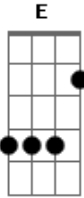

Red Hot Chili Peppers - Goodbye Angels

Tom: C

Fill 2 at(2:03)

INTRO

[Guitar 1 Clean]

[Guitar 1] (2:26)

CHORUS

VERSE 1

[Guitar 1 Clean](0:11)

[Guitar 1 Clean](2:49)

BRIDGE

VERSE 3

[Guitar 1]

CHORUS

[Guitar 1](1:14)

SOLO

increasing the bpm until drums breakdown

[Guitar 4 Wilson Effects FuzzIbanez WW-10] (3:43)

This section stars at (1:19)

			0 0 0	0 0 0	0 0
0	0 0 0	x2			
	0 0 0	0 0 0	0		
	0 0 0	0 0 0	0 0 0	0 0 0	0 0 0
x2					
	0 0 0	0 0	0		
	0 0 0	0 0 0	0 0 0	0 0 0	0 0 0
	0 0 0	0 0 0	0 0		

VERSE 2

[Guitar 1 Clean](1:41)

[Guitar 3 CleanReverb] Fill 1 at (1:52)

Acordes

© ukulele-chords.com

© ukulele-chords.com