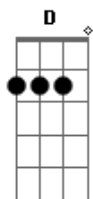

Red Hot Chili Peppers - Fortune Faded

Tom: **D**
Intro: **Gb**

Riff da Introdução:

Primeira Estrofe:

They say in chess you gotta kill **D**
The queen and then you made it **A**
Oh I, **A** do you?
A funny thing **D**
The king who gets himself assassinated **A** (Riff)
Hey now, every time I lose **D**

Altitude

(Riff da Primeira Estrofe)

Segunda Estrofe:

You took a town by storm **D**
The mess you made was nominated **A**
Oh I, **A** do you?
Now put away your welcome **D**
Soon you'll find you've overstayed it **A** (Riff)
Hey now, every time I lose **D**

Altitude

(Riff da Segunda Estrofe)

Primeiro Refrão:

A **D** **A** **G**
So divine, hell of an elevator
Bm
All the while my fortune faded **Bm**
A **D** **A** **G**

Never mind the consequences of the crime

This time my fortune faded

(Riff da Introdução)

Terceira Estrofe:

The medicated state of mind **D**
You find is overrated **A**
Oh I, **A** do you?
You saw it all come down and now **D**
It's time to imitate it **A** (Riff)
Hey now, every time I lose **D**

Altitude

(Riff da Terceira Estrofe)

Segundo Refrão:

A **D** **A** **G**
So divine, hell of an elevator
Bm
All the while my fortune faded **Bm**
A **D** **A** **G**
Never mind the consequences of the crime **Bm**

This time my fortune faded

Ponte:

Come on God, do I seem bulletproof?

(**Gb**)

Terceiro Refrão:

A **D** **A** **G**
So divine, hell of an elevator
Bm
All the while my fortune faded **Bm**
A **D** **A** **G**
Never mind the consequences of the crime **Bm**

This time my fortune faded

A **D** **A** **G**
So divine, hell of an elevator
Bm

All the while my fortune faded **Bm**
A **D** **A** **G**
Never mind the consequences of the crime **Bm**

This time my fortune faded

Acordes

© ukulele-chords.com