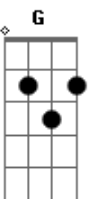

© ukulele-chords.com