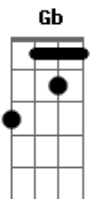

© ukulele-chords.com