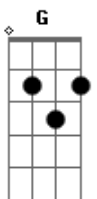

© ukulele-chords.com