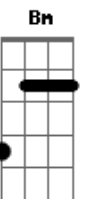

© ukulele-chords.com