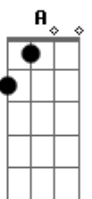

© ukulele-chords.com