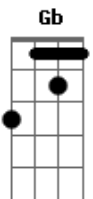

© ukulele-chords.com