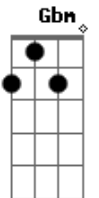

Into Michigan

A
 Cry me a future
 E Gbm
 Where the revelations run amok
 D D2
 Ladies and gentlemen
 A E
 Lions and tigers come running
 Gbm D
 Just to steal your lu-u-u-u-u-uck

A
 Out on the farm we'll be
 E Gbm
 Swimming with the mother duck
 D D2
 Deep in the mitten where
 A E
 Lions and tigers come running
 Gbm D
 Just to steal your lu-u-u-u-u-uck

Gbm A
 Life is my friend
 E B
 Underwater violins
 Gbm A
 Order now from Ho Chi Min
 E B Gbm A E
 A porcelain that comes in twins
 B Gbm A E B
 When I'm in Michigan

A
 Cry me a future
 E Gbm
 Where the revelations run amok
 D D2
 Ladies and gentlemen
 A E
 Lions and tigers come running
 Gbm D
 Just to steal your luck

A
 Out on the farm we'll be
 E Gbm
 Swimming with the mother duck
 D D2
 Deep in the mitten where
 A E
 Lions and tigers come running
 Gbm D D2
 Just to steal your luck

Acordes

© ukulele-chords.com

© ukulele-chords.com