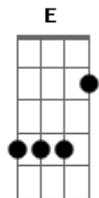

Red Hot Chili Peppers - Especially In Michigan

tom:
 A
 Life is my friend
 Gbm A
 Rake it up to take it in
 E B
 Gbm A
 Wrap me in your cinnamon
 E B Gbm A E
 Especially in Michigan
 B Gbm A E B
 Well I could be your friend

Gbm A
 Life is my friend
 E B
 Underwater violins
 Gbm A
 Order now from Ho Chi Min
 E B Gbm A E
 A porcelain that comes in twins
 B Gbm A E B
 When I'm in Michigan

A
 Cry me a future
 E Gbm
 Where the revelations run amok
 D D2
 Ladies and gentlemen
 A E
 Lions and tigers come running
 Gbm D
 Just to steal your luck

A
 Out on the farm we'll be
 E Gbm
 Swimming with the mother duck
 D D2
 Deep in the mitten where
 A E
 Lions and tigers come running
 Gbm D D2
 Just to steal your luck

Acordes

© ukulele-chords.com

© ukulele-chords.com