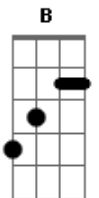

© ukulele-chords.com