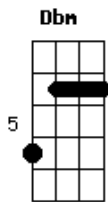

© ukulele-chords.com