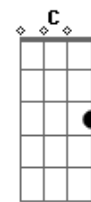

© ukulele-chords.com