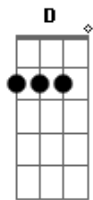

Tom: D
Intro: Dbm E E E Dbm E E E
Em D C Em D C

Em D C
All alone not by myself
Em D C
Another girl bad for my health
Em D C
I've seen it all to someone else
Em D C
(Another girl bad for my health)

Em D C
Celebrated but undisturbed
Em D C
serenaded by the terror bird
Em D C
It's seldom seen but its never heard
Em D C
(Serenaded by the terror bird)

Em | D C | Em | D C | Em

Refrão:

D A E
Never in the wrong time or wrong place
E D A E
Desecration is the smile on my face
E D A E
The love i made is the shape of my space
E D A
My face my face

Em | D C | Em | D C |

Em D C
I wanna leave but i just get stuck
Em D C
A broken record runnin' low on luck
Em D C
There's heavy metal comming from your truck
Em D C
I'm a (a broken record runnin' low on luck)

Em

D A E
Never in the wrong time or wrong place
E D A E

Desecration is the smile on my face
E D A E
The love i made is the shape of my space
E D A
My face my face

Ponte:

C G | E | C G | E

C G
We could out all go down to
E
Malibu and make some noise
C G E
Coca Cola doesn't do the justice
She enjoys

C G
We could all come up with
E
Something new to be destroyed
C Em
We could all go down

Em | D C | Em | D C

Em D C
I love feeling when it falls appart
Em D C
I'm slow to finnish but i am quick to start and
Em D C
Beneath the heather lies the meadowlark
Em D C
And i'am (Slow to finish but i am quick to start)

Em

Refrão: 2x

D A E
Never in the wrong time or wrong place
E D A E
Desecration is the smile on my face
E D A E
The love i made is the shape of my space
E D A
My face my face

outro:

Dbm | Dbm (B) | E | E (B) | Dbm | Dbm (B) |
E | E |

Acordes