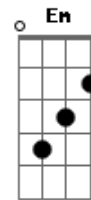

© ukulele-chords.com