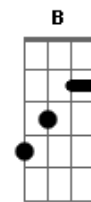

© ukulele-chords.com