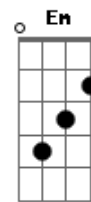

© ukulele-chords.com