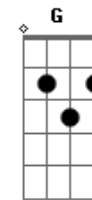

© ukulele-chords.com