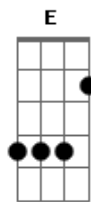

© ukulele-chords.com