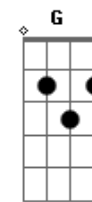

© ukulele-chords.com