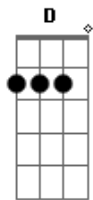

Tom: D
Intro: Dbm E E E Dbm E E E
Em D C Em D C

Em D C
All alone not by myself
Em D C
Another girl bad for my health
Em D C
I've seen it all to someone else
Em D C
(Another girl bad for my health)
Em D C
Celebrated but undisturbed
Em D C
serenaded by the terror bird
Em D C
It's seldom seen but its never heard
Em D C
(Serenaded by the terror bird)

Em | D C | Em | D C | Em

Refrão:

D A E
Never in the wrong time or wrong place
E D A E
Desecration is the smile on my face
E D A E
The love i made is the shape of my space
E D A
My face my face

Em | D C | Em | D C |

Em D C
I wanna leave but i just get stuck
Em D C
A broken record runnin' low on luck
Em D C
There's heavy metal comming from your truck
Em D C
I'm a (a broken record runnin' low on luck)

Em

D A E
Never in the wrong time or wrong place
E D A E

Desecration is the smile on my face
E D A E
The love i made is the shape of my space
E D A
My face my face

Ponte:

C G | E | C G | E

C G
We could out all go down to
E
Malibu and make some noise
C G E
Coca Cola doesn't do the justice
She enjoys
C G
We could all come up with
E
Something new to be destroyed
C Em
We could all go down

Em | D C | Em | D C

Em D C
I love feeling when it falls appart
Em D C
I'm slow to finnish but i am quick to start and
Em D C
Beneath the heather lies the meadowlark
Em D C
And i'am (Slow to finish but i am quick to start)

Em

Refrão: 2x

D A E
Never in the wrong time or wrong place
E D A E
Desecration is the smile on my face
E D A E
The love i made is the shape of my space
E D A
My face my face

outro:

Dbm | Dbm (B) | E | E (B) | Dbm | Dbm (B) |
E | E |

Acordes