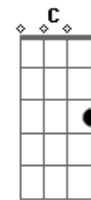

© ukulele-chords.com