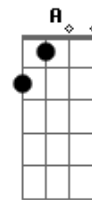

© ukulele-chords.com