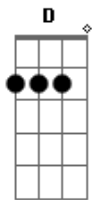

Tom: D
Intro: Dbm E E E Dbm E E E
Em D C Em D C

Em D C
All alone not by myself
Em D C
Another girl bad for my health
Em D C
I've seen it all to someone else
Em D C
(Another girl bad for my health)

Em D C
Celebrated but undisturbed
Em D C
serenaded by the terror bird
Em D C
It's seldom seen but its never heard
Em D C
(Serenaded by the terror bird)

Em | D C | Em | D C | Em

Refrão:

D A E
Never in the wrong time or wrong place
E D A E
Desecration is the smile on my face
E D A E
The love i made is the shape of my space
E D A
My face my face

Em | D C | Em | D C |

Em D C
I wanna leave but i just get stuck
Em D C
A broken record runnin' low on luck
Em D C
There's heavy metal comming from your truck
Em D C
I'm a (a broken record runnin' low on luck)

Em

D A E
Never in the wrong time or wrong place
E D A E

Desecration is the smile on my face
E D A E
The love i made is the shape of my space
E D A
My face my face

Ponte:

C G | E | C G | E

C G
We could out all go down to
E
Malibu and make some noise
C G E
Coca Cola doesn't do the justice
She enjoys

C G
We could all come up with
E
Something new to be destroyed
C Em
We could all go down

Em | D C | Em | D C

Em D C
I love feeling when it falls appart
Em D C
I'm slow to finnish but i am quick to start and
Em D C
Beneath the heather lies the meadowlark
Em D C
And i'am (Slow to finish but i am quick to start)

Em

Refrão: 2x

D A E
Never in the wrong time or wrong place
E D A E
Desecration is the smile on my face
E D A E
The love i made is the shape of my space
E D A
My face my face

outro:

Dbm | Dbm (B) | E | E (B) | Dbm | Dbm (B) |
E | E |

Acordes