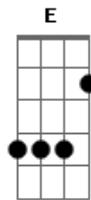

© ukulele-chords.com