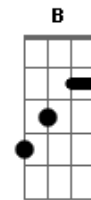

© ukulele-chords.com