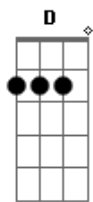

Tom: D
Intro: Dbm E E E Dbm E E E
Em D C Em D C

Em D C
All alone not by myself
Em D C
Another girl bad for my health
Em D C
I've seen it all to someone else
Em D C
(Another girl bad for my health)
Em D C
Celebrated but undisturbed
Em D C
serenaded by the terror bird
Em D C
It's seldom seen but its never heard
Em D C
(Serenaded by the terror bird)

Em | D C | Em | D C | Em

Refrão:

D A E
Never in the wrong time or wrong place
E D A E
Desecration is the smile on my face
E D A E
The love i made is the shape of my space
E D A
My face my face

Em | D C | Em | D C |

Em D C
I wanna leave but i just get stuck
Em D C
A broken record runnin' low on luck
Em D C
There's heavy metal comming from your truck
Em D C
I'm a (a broken record runnin' low on luck)

Em
D A E
Never in the wrong time or wrong place
E D A E

Desecration is the smile on my face
E D A E
The love i made is the shape of my space
E D A
My face my face

Ponte:

C G | E | C G | E

C G
We could out all go down to
E
Malibu and make some noise
C G E
Coca Cola doesn't do the justice
She enjoys
C G
We could all come up with
E
Something new to be destroyed
C Em
We could all go down

Em | D C | Em | D C

Em D C
I love feeling when it falls appart
Em D C
I'm slow to finnish but i am quick to start and
Em D C
Beneath the heather lies the meadowlark
Em D C
And i'am (Slow to finish but i am quick to start)

Em

Refrão: 2x

D A E
Never in the wrong time or wrong place
E D A E
Desecration is the smile on my face
E D A E
The love i made is the shape of my space
E D A
My face my face

outro:

Dbm | Dbm (B) | E | E (B) | Dbm | Dbm (B) |
E | E |

Acordes