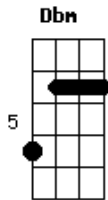

© ukulele-chords.com