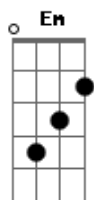

© ukulele-chords.com