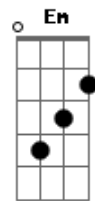

Red Hot Chili Peppers - Desecration Smile

Tom: G
Intro: Dbm E E E Dbm E E E
Em D C Em D C

Em | D C
All alone not by myself
Em | D C
Another girl bad for my health
Em | D C
I've seen it all to someone else
Em | D C
(Another girl bad for my health)

Em | D C
Celebrated but undisturbed
Em | D C
serenaded by the terror bird
Em | D C
It's seldom seen but its never heard
Em | D C
(Serenaded by the terror bird)

Em | D C | Em | D C | Em
Chorus:

D | A E
Never in the wrong time or wrong place
E D | A E
Desecration is the smile on my face
E D | A E
The love i made is the shape of my space
E D | A
My face my face

Em | D C | Em | D C |

Em | D C
I wanna leave but i just get stuck
Em | D C
A broken record runnin' low on luck
Em | D C
There's heavy metal comming from your truck
Em | D C
I'm a (a broken record runnin' low on luck)

Em |

D | A E
Never in the wrong time or wrong place
E D | A E

Desecration is the smile on my face
E D | A E
The love i made is the shape of my space
E D | A
My face my face

Bridge:

C G | E | C G | E

C G
We could out all go down to
E
Malibu and make some noise
C G E
Coca Cola doesn't do the justice
She enjoys

C G
We could all come up with
E
Something new to be destroyed
C Em
We could all go down

Em | D C | Em | D C

Em | D C
I love feeling when it falls appart
Em | D C
I'm slow to finnish but i am quick to start and
Em | D C
Beneath the heather lies the meadowlark
Em | D C
And i'am (Slow to finish but i am quick to start)

Em |
chorus: 2x

D | A E
Never in the wrong time or wrong place
E D | A E
Desecration is the smile on my face
E D | A E
The love i made is the shape of my space
E D | A
My face my face

outro:

Dbm | Dbm (B) | E | E (B) | Dbm | Dbm (B) |
E | E |

Acordes

© ukulele-chords.com

© ukulele-chords.com

© ukulele-chords.com

© ukulele-chords.com

© ukulele-chords.com

© ukulele-chords.com

© ukulele-chords.com

© ukulele-chords.com