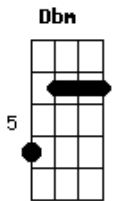

© ukulele-chords.com

© ukulele-chords.com