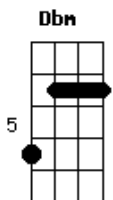

© ukulele-chords.com

© ukulele-chords.com