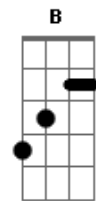

© ukulele-chords.com