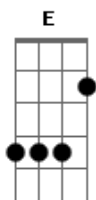

© ukulele-chords.com