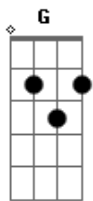

Em | D C
All alone not by myself
Em | D C
Another girl bad for my health
Em | D C
I've seen it all to someone else
Em | D C
(Another girl bad for my health)

Em | D C
Celebrated but undisturbed
Em | D C
serenaded by the terror bird
Em | D C
It's seldom seen but its never heard
Em | D C
(Serenaded by the terror bird)

Em | D C | Em | D C | Em
Chorus:

D | A E
Never in the wrong time or wrong place
E D | A E
Desecration is the smile on my face
E D | A E
The love i made is the shape of my space
E D | A
My face my face

Em | D C | Em | D C |

Em | D C
I wanna leave but i just get stuck
Em | D C
A broken record runnin' low on luck
Em | D C
There's heavy metal comming from your truck
Em | D C
I'm a (a broken record runnin' low on luck)

Em |

D | A E
Never in the wrong time or wrong place
E D | A E

Desecration is the smile on my face
E D | A E
The love i made is the shape of my space
E D | A
My face my face

Bridge:

C G | E | C G | E

C G
We could out all go down to
E
Malibu and make some noise
C G E
Coca Cola doesn't do the justice
She enjoys

C G
We could all come up with
E
Something new to be destroyed
C Em
We could all go down

Em | D C | Em | D C

Em | D C
I love feeling when it falls appart
Em | D C
I'm slow to finnish but i am quick to start and
Em | D C
Beneath the heather lies the meadowlark
Em | D C
And i'am (Slow to finish but i am quick to start)

Em |
chorus: 2x

D | A E
Never in the wrong time or wrong place
E D | A E
Desecration is the smile on my face
E D | A E
The love i made is the shape of my space
E D | A
My face my face

outro:

Dbm | Dbm (B) | E | E (B) | Dbm | Dbm (B) |
E | E |

Acordes