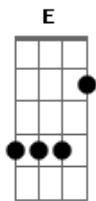

© ukulele-chords.com