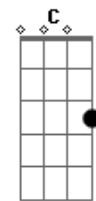

Red Hot Chili Peppers - Desecration Smile

Tom: G
Intro: Dbm E E E Dbm E E E
Em D C Em D C

Em | D C
All alone not by myself
Em | D C
Another girl bad for my health
Em | D C
I've seen it all to someone else
Em | D C
(Another girl bad for my health)

Em | D C
Celebrated but undisturbed
Em | D C
serenaded by the terror bird
Em | D C
It's seldom seen but its never heard
Em | D C
(Serenaded by the terror bird)

Em | D C | Em | D C | Em
Chorus:

D | A E
Never in the wrong time or wrong place
E D | A E
Desecration is the smile on my face
E D | A E
The love i made is the shape of my space
E D | A
My face my face

Em | D C | Em | D C |

Em | D C
I wanna leave but i just get stuck
Em | D C
A broken record runnin' low on luck
Em | D C
There's heavy metal comming from your truck
Em | D C
I'm a (a broken record runnin' low on luck)

Em |

D | A E
Never in the wrong time or wrong place
E D | A E

Desecration is the smile on my face
E D | A E
The love i made is the shape of my space
E D | A
My face my face

Bridge:

C G | E | C G | E

C G
We could out all go down to
E
Malibu and make some noise
C G E
Coca Cola doesn't do the justice
She enjoys

C G
We could all come up with
E
Something new to be destroyed
C Em
We could all go down

Em | D C | Em | D C

Em | D C
I love feeling when it falls appart
Em | D C
I'm slow to finnish but i am quick to start and
Em | D C
Beneath the heather lies the meadowlark
Em | D C
And i'am (Slow to finish but i am quick to start)

Em |
chorus: 2x

D | A E
Never in the wrong time or wrong place
E D | A E
Desecration is the smile on my face
E D | A E
The love i made is the shape of my space
E D | A
My face my face

outro:

Dbm | Dbm (B) | E | E (B) | Dbm | Dbm (B) |
E | E |

Acordes

© ukulele-chords.com

© ukulele-chords.com

© ukulele-chords.com

© ukulele-chords.com

© ukulele-chords.com

© ukulele-chords.com

© ukulele-chords.com

© ukulele-chords.com