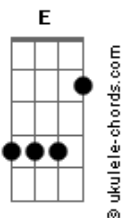

Red Hot Chili Peppers - Carry Me Home

tom:

Intro: **Dbm** **E** **B** **Gb**
Dbm **E** **B** **Gb**

Dbm **E**
 Celluloid soldiers, come in from the rain
B **Gb**
 Murder my smile, but please, leave me my pain
Dbm **E**
 All those good people, they don't even try
B **Gb** **A**
 Stealing the truth while they pay for your lie
Dbm **E**
 I'm about to lose the things I never saw before

You wanted me to know the ups and downs
B
 Away we go to get another hit, the it
Gb
 The blood that she's about to spit
Dbm **E**
 You go your way and I guess I'll go mine
B **Gb** **A** **Ab**
 We'll both arrive at the v?ry same time
E **B** **Dbm**
 Pleas?, give me your tired, give me your poor
E **B** **Dbm**
 Please, lift up your lamp, walk through this door

[Solo] **Dbm** **E** **B** **Gb**
Dbm **E** **B** **Gb**

Dbm **E**
 Kick down the doors that you don't understand
B **Gb** **A**
 Please, don't lose sight of this generous plan
Dbm **E**
 Blinded by prisms, we wind up in court

Acordes

B **Gb** **A**
 I'm folding chairs while you sold yourself short
Dbm
 She's about to redefine the way
E
 Reminded me to say the other way was right
B
 She's in a place to pray for me
Gb
 And now she got to, go to flash the funky light
Dbm **E**
 You've got your way and it seems I've got mine
B **Gb** **A** **Ab**
 Both gonna die at the very same time