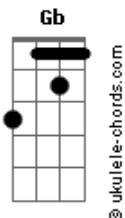

Red Hot Chili Peppers - Carry Me Home

tom:

Intro: **Dbm** **E** **B** **Gb**
Dbm **E** **B** **Gb**

Dbm **E**
Celluloid soldiers, come in from the rain
B **Gb**
Murder my smile, but please, leave me my pain
Dbm **E**
All those good people, they don't even try
B **Gb** **A**
Stealing the truth while they pay for your lie
Dbm **E**
I'm about to lose the things I never saw before

You wanted me to know the ups and downs
B
Away we go to get another hit, the it
Gb
The blood that she's about to spit
Dbm **E**
You go your way and I guess I'll go mine
B **Gb** **A** **Ab**
We'll both arrive at the v?ry same time
E **B** **Dbm**
Pleas?, give me your tired, give me your poor
E **B** **Dbm**
Please, lift up your lamp, walk through this door

[Solo] **Dbm** **E** **B** **Gb**
Dbm **E** **B** **Gb**

Dbm **E**
Kick down the doors that you don't understand
B **Gb** **A**
Please, don't lose sight of this generous plan
Dbm **E**
Blinded by prisms, we wind up in court

Acordes

B **Gb** **A**
I'm folding chairs while you sold yourself short
Dbm
She's about to redefine the way
E
Reminded me to say the other way was right
B
She's in a place to pray for me
Gb
And now she got to, go to flash the funky light
Dbm **E**
You've got your way and it seems I've got mine
B **Gb** **A** **Ab**
Both gonna die at the very same time

[Ponte] **E** **B** **Dbm**
E **B** **Dbm**

E
Marry me, mama
B **Dbm**
That's someone to carry me home
E
Stick with me, girlfriend
B **Dbm**
I don't want to be here alone
E
Marry me, mama
B **Dbm**
That's someone to carry me home
E
Stick with me, girlfriend
B **Dbm**
I don't want to be here alone

[Final] **E** **B** **Dbm**
E **B** **Dbm**