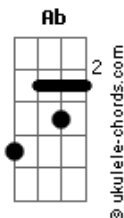

Red Hot Chili Peppers - Carry Me Home

tom:

Intro: **Dbm** **E** **B** **Gb**
Dbm **E** **B** **Gb**

Dbm **E**
Celluloid soldiers, come in from the rain
B **Gb**
Murder my smile, but please, leave me my pain
Dbm **E**
All those good people, they don't even try
B **Gb** **A**
Stealing the truth while they pay for your lie
Dbm **E**
I'm about to lose the things I never saw before

You wanted me to know the ups and downs
B
Away we go to get another hit, the it
Gb
The blood that she's about to spit
Dbm **E**
You go your way and I guess I'll go mine
B **Gb** **A** **Ab**
We'll both arrive at the v?ry same time
E **B** **Dbm**
Pleas?, give me your tired, give me your poor
E **B** **Dbm**
Please, lift up your lamp, walk through this door

[Solo] **Dbm** **E** **B** **Gb**
Dbm **E** **B** **Gb**

Dbm **E**
Kick down the doors that you don't understand
B **Gb** **A**
Please, don't lose sight of this generous plan
Dbm **E**
Blinded by prisms, we wind up in court

Acordes

B **Gb** **A**
I'm folding chairs while you sold yourself short
Dbm
She's about to redefine the way
E
Reminded me to say the other way was right
B
She's in a place to pray for me
Gb
And now she got to, go to flash the funky light
Dbm **E**
You've got your way and it seems I've got mine
B **Gb** **A** **Ab**
Both gonna die at the very same time

[Ponte] **E** **B** **Dbm**
E **B** **Dbm**

E
Marry me, mama
B **Dbm**
That's someone to carry me home
E
Stick with me, girlfriend
B **Dbm**
I don't want to be here alone
E
Marry me, mama
B **Dbm**
That's someone to carry me home
E
Stick with me, girlfriend
B **Dbm**
I don't want to be here alone

[Final] **E** **B** **Dbm**
E **B** **Dbm**