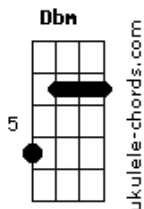

Red Hot Chili Peppers - Carry Me Home

tom:

Intro: **Dbm** **E** **B** **Gb**
Dbm **E** **B** **Gb**

Dbm **E**
Celluloid soldiers, come in from the rain
B **Gb**
Murder my smile, but please, leave me my pain
Dbm **E**
All those good people, they don't even try
B **Gb** **A**
Stealing the truth while they pay for your lie
Dbm **E**
I'm about to lose the things I never saw before

You wanted me to know the ups and downs
B
Away we go to get another hit, the it
Gb
The blood that she's about to spit
Dbm **E**
You go your way and I guess I'll go mine
B **Gb** **A** **Ab**
We'll both arrive at the v?ry same time
E **B** **Dbm**
Pleas?, give me your tired, give me your poor
E **B** **Dbm**
Please, lift up your lamp, walk through this door

[Solo] **Dbm** **E** **B** **Gb**
Dbm **E** **B** **Gb**

Dbm **E**
Kick down the doors that you don't understand
B **Gb** **A**
Please, don't lose sight of this generous plan
Dbm **E**
Blinded by prisms, we wind up in court

Acordes

B **Gb** **A**
I'm folding chairs while you sold yourself short
Dbm
She's about to redefine the way
E
Reminded me to say the other way was right
B
She's in a place to pray for me
Gb
And now she got to, go to flash the funky light
Dbm **E**
You've got your way and it seems I've got mine
B **Gb** **A** **Ab**
Both gonna die at the very same time

[Ponte] **E** **B** **Dbm**
E **B** **Dbm**

E
Marry me, mama
B **Dbm**
That's someone to carry me home
E
Stick with me, girlfriend
B **Dbm**
I don't want to be here alone
E
Marry me, mama
B **Dbm**
That's someone to carry me home
E
Stick with me, girlfriend
B **Dbm**
I don't want to be here alone

[Final] **E** **B** **Dbm**
E **B** **Dbm**