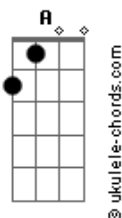

Red Hot Chili Peppers - Carry Me Home

tom:

Intro: **Dbm** **E** **B** **Gb**
Dbm **E** **B** **Gb**

Dbm **E**
Celluloid soldiers, come in from the rain
B **Gb**
Murder my smile, but please, leave me my pain
Dbm **E**
All those good people, they don't even try
B **Gb** **A**
Stealing the truth while they pay for your lie
Dbm **E**
I'm about to lose the things I never saw before

You wanted me to know the ups and downs
B
Away we go to get another hit, the it
Gb
The blood that she's about to spit
Dbm **E**
You go your way and I guess I'll go mine
B **Gb** **A** **Ab**
We'll both arrive at the v?ry same time
E **B** **Dbm**
Pleas?, give me your tired, give me your poor
E **B** **Dbm**
Please, lift up your lamp, walk through this door

[Solo] **Dbm** **E** **B** **Gb**
Dbm **E** **B** **Gb**

Dbm **E**
Kick down the doors that you don't understand
B **Gb** **A**
Please, don't lose sight of this generous plan
Dbm **E**
Blinded by prisms, we wind up in court

Acordes

B **Gb** **A**
I'm folding chairs while you sold yourself short
Dbm
She's about to redefine the way
E
Reminded me to say the other way was right
B
She's in a place to pray for me
Gb
And now she got to, go to flash the funky light
Dbm **E**
You've got your way and it seems I've got mine
B **Gb** **A** **Ab**
Both gonna die at the very same time

[Ponte] **E** **B** **Dbm**
E **B** **Dbm**

E
Marry me, mama
B **Dbm**
That's someone to carry me home
E
Stick with me, girlfriend
B **Dbm**
I don't want to be here alone
E
Marry me, mama
B **Dbm**
That's someone to carry me home
E
Stick with me, girlfriend
B **Dbm**
I don't want to be here alone

[Final] **E** **B** **Dbm**
E **B** **Dbm**