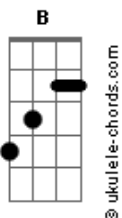

Red Hot Chili Peppers - Carry Me Home

tom:

Intro: **Dbm** **E** **B** **Gb**
Dbm **E** **B** **Gb**

Dbm **E**
 Celluloid soldiers, come in from the rain
B **Gb**
 Murder my smile, but please, leave me my pain
Dbm **E**
 All those good people, they don't even try
B **Gb** **A**
 Stealing the truth while they pay for your lie
Dbm **E**
 I'm about to lose the things I never saw before

You wanted me to know the ups and downs
B
 Away we go to get another hit, the it
Gb
 The blood that she's about to spit
Dbm **E**
 You go your way and I guess I'll go mine
B **Gb** **A** **Ab**
 We'll both arrive at the v?ry same time
E **B** **Dbm**
 Pleas?, give me your tired, give me your poor
E **B** **Dbm**
 Please, lift up your lamp, walk through this door

[Solo] **Dbm** **E** **B** **Gb**
Dbm **E** **B** **Gb**

Dbm **E**
 Kick down the doors that you don't understand
B **Gb** **A**
 Please, don't lose sight of this generous plan
Dbm **E**
 Blinded by prisms, we wind up in court

Acordes

B **Gb** **A**
 I'm folding chairs while you sold yourself short
Dbm
 She's about to redefine the way
E
 Reminded me to say the other way was right
B
 She's in a place to pray for me
Gb
 And now she got to, go to flash the funky light
Dbm **E**
 You've got your way and it seems I've got mine
B **Gb** **A** **Ab**
 Both gonna die at the very same time