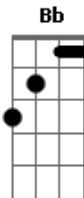

© ukulele-chords.com