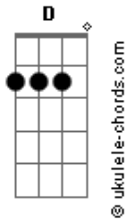

Red Hot Chili Peppers - Bunker Hill

Tom: **D**
Intro:

Verse 1:

```
| -7-7-7-- |
| -7-7-7-- |
| -7-7-7-- | Strum this chord in various patterns
| ----- |
| ----- |
| ----- |
```

Lock the bus undo the chain
Getting all to hot, gotta head ''''''
I look like you I feel the same
You don't even know my name

I got this tied up to my cell
Well everybody's gone to the everybody shell

Chorus

I can't show you the rythm here but I'lls how you the notes,
I believe that it is all
on one string because John slides between the notes

Are you coming through,
do you want me to,
take your body
Does this include,
to be cool with you,

Acordes

I said lordy lordy

Verse two

```
| -7-7-7-- |
| -7-7-7-- |
| -7-7-7-- | strum
| ----- |
| ----- |
| ----- |
```

| -10-- |

```
| -11-- |
| ----- |
| ----- |
| ----- |
```

Chorus x2 at the end of the second time play this instead of

Interlude

Chorus x2

Instead of strum before going into the solo
Solo

Outro