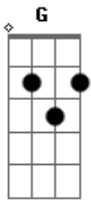

I said yeah!
C Em
yeah! yeah! yeah! yeah!

I said yeah!
G
C Em
yeah! yeah! yeah! yeah!

Refrão:
G
Like I said
C
you know I'm almost dead,
Em
you know I'm almost gone.
G
and when the drummer drums,
C
he's going to play my song,
Em

to carry me along.

G
Like I said
C
you know I'm almost dead,
Em
you know I'm almost gone.
G
and when the boatman comes
C
to ferry me away,
Em
to where we all belong.
G
Like I said
C
you know I'm almost dead,
Em
you know I'm almost gone. (3x)

Acordes

© ukulele-chords.com