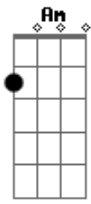

© ukulele-chords.com