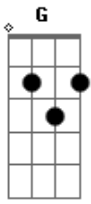

I said yeah!
yeah! yeah! yeah! yeah!

I said yeah!
yeah! yeah! yeah! yeah!

Refrão:
Like I said
you know I'm almost dead,
you know I'm almost gone.
and when the drummer drums,
he's going to play my song,

to carry me along.

Like I said
you know I'm almost dead,
you know I'm almost gone.
and when the boatman comes
to ferry me away,
to where we all belong.
Like I said
you know I'm almost dead,
you know I'm almost gone. (3x)

Acordes

© ukulele-chords.com