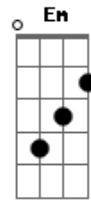

© ukulele-chords.com