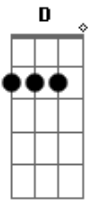

© ukulele-chords.com