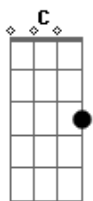

Red Hot Chili Peppers - Breaking The Girl

tom:
Capotraste na 4ª casa
Intro: E Em7 A
E Em7 A E

[Primeira Parte]

E Em7 A E
I am a man cut from the know
Em7 A E
Rarely do friends come and then go
Em7 A E
She was a girl, soft but estranged
Em7 A E
We were the two, our lives rearranged

G D Em
Feeling so good that day
G D C
A feeling of love that day

[Refrão]

Em D G A
Twisting and turning, your feelings are burning
B
You're breaking the girl

Em D G A C
She meant you no harm
Em D G A
Think you're so clever but now you must sever
B
You're breaking the girl

Em D G A C
He loves no one else

[Segunda Parte]

E Em7 A E
Raised by my dad, girl of the day
Em7 A E
He was my man, that was the way
Em7 A E
She was the girl left alone
Em7 A E

Feeling the need to make me her home

G D Em
I don't know what, when or why
G D C
The twilight of love had arrived

[Refrão]

Em D G A
Twisting and turning, your feelings are burning
B
You're breaking the girl

Em D G A C
She meant you no harm
Em D G A
Think you're so clever but now you must sever
B
You're breaking the girl

Em D G A C
He loves no one else

[Solo] Em D Em D
Em D Em D

[Refrão]

Em D G A
Twisting and turning, your feelings are burning
B
You're breaking the girl

Em D G A C
She meant you no harm
Em D G A
Think you're so clever but now you must sever
B
You're breaking the girl

Em D G A C
He loves no one else

[Final] Em D G A B
Em D G A C
Em D G A B
Em D G A C

Acordes

© ukulele-chords.com