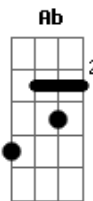

© ukulele-chords.com