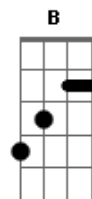

© ukulele-chords.com