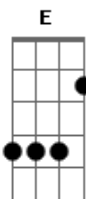

Red Hot Chili Peppers - Breaking The Girl

tom:
 C (forma dos acordes no tom de Ab)
 Capostrate na 4ª casa
 Intro: E Em7 A
 E Em7 A E

[Primeira Parte]

E Em7 A E
 I am a man cut from the know
 Em7 A E
 Rarely do friends come and then go
 Em7 A E
 She was a girl, soft but estranged
 Em7 A E
 We were the two, our lives rearranged

Em D G A C
 He loves no one else

[Segunda Parte]

E Em7 A E
 Raised by my dad, girl of the day
 Em7 A E
 He was my man, that was the way
 Em7 A E
 She was the girl left alone
 Em7 A E

Feeling the need to make me her home

Em D G A C
 He loves no one else

[Solo] Em D Em D
 Em D Em D

[Refrão]

Em D G A
 Twisting and turning, your feelings are burning
 B
 You're breaking the girl

Em D G A C
 She meant you no harm
 Em D G A
 Think you're so clever but now you must sever
 B
 You're breaking the girl

Em D G A C
 He loves no one else

[Final] Em D G A B
 Em D G A C
 Em D G A B
 Em D G A C

Acordes

© ukulele-chords.com

© ukulele-chords.com

© ukulele-chords.com

© ukulele-chords.com

© ukulele-chords.com