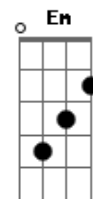

© ukulele-chords.com