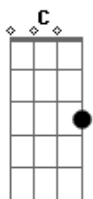

Red Hot Chili Peppers - Breaking The Girl

tom:
Capotraste na 4ª casa
Intro: E Em7 A
E Em7 A E

[Primeira Parte]

E Em7 A E
I am a man cut from the know
Em7 A E
Rarely do friends come and then go
Em7 A E
She was a girl, soft but estranged
Em7 A E
We were the two, our lives rearranged

G D Em
Feeling so good that day
G D C
A feeling of love that day

[Refrão]

Em D G A
Twisting and turning, your feelings are burning
B
You're breaking the girl

Em D G A C
She meant you no harm
Em D G A
Think you're so clever but now you must sever
B
You're breaking the girl

Em D G A C
He loves no one else

[Segunda Parte]

E Em7 A E
Raised by my dad, girl of the day
Em7 A E
He was my man, that was the way
Em7 A E
She was the girl left alone
Em7 A E

Feeling the need to make me her home

G D Em
I don't know what, when or why
G D C
The twilight of love had arrived

[Refrão]

Em D G A
Twisting and turning, your feelings are burning
B
You're breaking the girl

Em D G A C
She meant you no harm
Em D G A
Think you're so clever but now you must sever
B
You're breaking the girl

Em D G A C
He loves no one else

[Solo] Em D Em D
Em D Em D

[Refrão]

Em D G A
Twisting and turning, your feelings are burning
B
You're breaking the girl

Em D G A C
She meant you no harm
Em D G A
Think you're so clever but now you must sever
B
You're breaking the girl

Em D G A C
He loves no one else

[Final] Em D G A B
Em D G A C
Em D G A B
Em D G A C

Acordes

© ukulele-chords.com