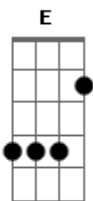

Red Hot Chili Peppers - Breaking The Girl

tom:
 Capotraste na 4ª casa
 Intro: E Em7 A
 E Em7 A E

[Primeira Parte]

E Em7 A E
 I am a man cut from the know
 Em7 A E
 Rarely do friends come and then go
 Em7 A E
 She was a girl, soft but estranged
 Em7 A E
 We were the two, our lives rearranged

Em D G A C
 He loves no one else

[Segunda Parte]

E Em7 A E
 Raised by my dad, girl of the day
 Em7 A E
 He was my man, that was the way
 Em7 A E
 She was the girl left alone
 Em7 A E

Feeling the need to make me her home

Em D G A C
 He loves no one else

[Solo] Em D Em D
 Em D Em D

[Refrão]

Em D G A
 Twisting and turning, your feelings are burning
 B
 You're breaking the girl

Em D G A C
 She meant you no harm
 Em D G A
 Think you're so clever but now you must sever
 B
 You're breaking the girl

Em D G A C
 He loves no one else

[Final] Em D G A B
 Em D G A C
 Em D G A B
 Em D G A C

Acordes

© ukulele-chords.com

© ukulele-chords.com

© ukulele-chords.com

© ukulele-chords.com

© ukulele-chords.com