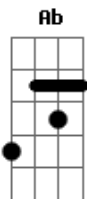

© ukulele-chords.com