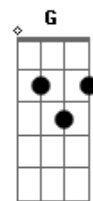

Red Hot Chili Peppers - Breaking The Girl

tom:
 Capotraste na 4ª casa
 Intro: E Em7 A
 E Em7 A E

[Primeira Parte]

E Em7 A E
 I am a man cut from the know
 Em7 A E
 Rarely do friends come and then go
 Em7 A E
 She was a girl, soft but estranged
 Em7 A E
 We were the two, our lives rearranged

Em D G A C
 He loves no one else

[Segunda Parte]

E Em7 A E
 Raised by my dad, girl of the day
 Em7 A E
 He was my man, that was the way
 Em7 A E
 She was the girl left alone
 Em7 A E

Feeling the need to make me her home

Em D G A C
 He loves no one else

[Solo] Em D Em D
 Em D Em D

[Refrão]

Em D G A
 Twisting and turning, your feelings are burning
 B
 You're breaking the girl

Em D G A C
 She meant you no harm
 Em D G A
 Think you're so clever but now you must sever
 B
 You're breaking the girl

Em D G A C
 He loves no one else

[Final] Em D G A B
 Em D G A C
 Em D G A B
 Em D G A C

Acordes

© ukulele-chords.com

© ukulele-chords.com

© ukulele-chords.com

© ukulele-chords.com

© ukulele-chords.com