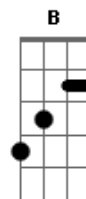

© ukulele-chords.com