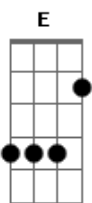

© ukulele-chords.com