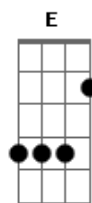

© ukulele-chords.com