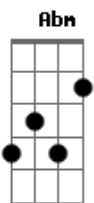

© ukulele-chords.com