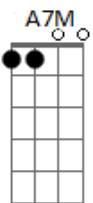

© ukulele-chords.com