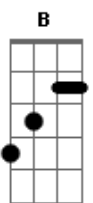

A7M E Gbm B
To Di To Di To Di To Di

Verse III:

E Abm Gbm Abm Dbm7
Brandy wears a braided chain
Gbm A D A
Made of finest silver from the north of Spain
E Abm Gbm Abm Dbm7
A locket that bears the name
Gbm A D A
of the man that Brandy loves

E Abm Gbm Abm Dbm7
He came on a summers day
Gbm A D A
bearing gifts from far away
E Abm Gbm Abm Dbm7
But he made it clear he couldnt stay
Gbm A E
The harbor was his home...

Chorus:

Dbm7 B A Dbm7 B A
Brandy, you're a fine girl (You're a fine girl)

B B B A
What a good wife you would be (such a fine girl)
B B
But my life, my lover, my lady is the sea

A7M E Gbm B
To Di To Di To Di To Di

Bridge:

Dbm7 B
Brandy used to watch his eyes
A B
As he told his sailor stories
Dbm7 B
he could feel the ocean fall and rise
A B
She saw its raging glory
Dbm7 D
But he had always told the truth
Dbm7 A
Lord he was an honest man
B B
And Brandy does her best to understand

A7M E Gbm B
To Di To Di To Di To Di

Verse IV:

E Abm Gbm Abm Dbm7
At night when the bars close down
Gbm A D A
Brandy walks through a silent town
E Abm Gbm Abm Dbm7
She loves a man who's not around
Gbm A E
She still can hear him say

She hears him say...

Chorus:

Dbm7 B A Dbm7 B A
Brandy, you're a fine girl (You're a fine girl)
B B B A
What a good wife you would be (such a fine girl)
B B
But my life, my lover, my lady is the sea

A7M E Gbm B
To Di To Di To Di To Di

Chorus:

Dbm7 B A Dbm7 B A
Brandy, you're a fine girl (You're a fine girl)
B B B A
What a good wife you would be (such a fine girl)
B B
But my life, my lover, my lady is the sea

A7M E Gbm B X3
To Di To Di To Di To Di

Acordes

© ukulele-chords.com