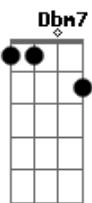

© ukulele-chords.com