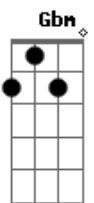

© ukulele-chords.com