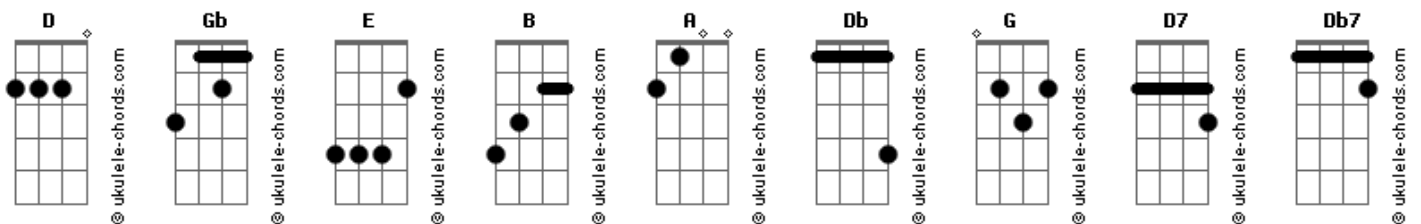

# Red Hot Chili Peppers - Bob

Tom: **D**  
Intro: e linha melódica

```
G|--3-4\3-----[-3-4-3-----[
D|-----2--2\4\2\4\2\4-[------2-2---2\4\2\4\2\4\2\4-[-
A|-----[------[-
E|-2-----[-2-2-2-2-----[-
```

```
G|---15-----13-----11---11---11---[-15-----13-----11---
--9-----[-
D|-----[-
A|-----[-
E|-14--14-12--12--7---7---7-----[-14--14-12--12--7---7-
-5---5/14-[-
```

**Gb** Well, my friend **E** Bob's in jail today **B**  
**Gb** His girlfriend is too **E** **B**  
**Gb** For stealing change for gasoline **E** **B**  
**Gb** Nothing to do but rue **E** **B**  
**Gb** Destroy the brew **E** **B**  
**Gb** 'Cause there will never be another one just like you, no Bob?  
**Gb** I met him on the boulevard, Hollywood and Vine  
He said "you're gonna be a superstar"  
I said "that's fine, sublime"  
He loved my crime  
But there will never be another one just like you, no Bob  
REFRÃO

## Acordes

I never see you **E** **Gb**  
I never see you **E** **Gb**  
Intro: Hanky Late all thru the night  
Blackest flag at dawn  
A lust for life that kills itself before it gets too strong,  
that's wrong  
Please be lifelong  
'Cause there will never be another one just like you, no Bob?

I never see you  
I never see you  
I never see you

**B** Killing yourself, that would be an awesome oath **A**  
**Db** This song is so far away **D**  
**B** Remember the home and how they left us alone **A**  
**G** Remember our friendship **A**  
**B** Stealing everything in the store **A**  
**Db** You know I want you to stay **D**  
**B** Remember the home and how they left us alone **A**  
**D7** Friends fade away? **Db7**  
Intro: Well, my friend Bob's insane today  
I know I am too  
The mental patients laugh and cry