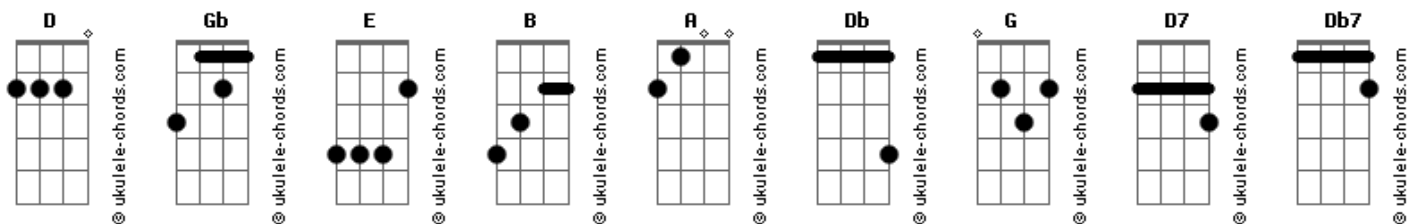

# Red Hot Chili Peppers - Bob

Tom: **D**  
Intro: e linha melódica

```
G|--3-4\3-----[-3-4-3-----[
D|-----2--2\4\2\4\2\4-[------2-2---2\4\2\4\2\4\2\4-[-
A|-----[------[-
E|-2-----[-2-2-2-2-----[-
```

```
G|---15-----13-----11---11---11---[-15-----13-----11---
--9-----[-
D|-----[-
A|-----[-
E|-14--14-12--12--7---7---7-----[-14--14-12--12--7---7-
-5---5/14-[-
```

**Gb** Well, my friend **E** Bob's in jail today **B**  
**Gb** His girlfriend is too **E** **B**  
**Gb** For stealing change for gasoline **E** **B**  
**Gb** Nothing to do but rue **E** **B**  
**Gb** Destroy the brew **E** **B**  
**Gb** 'Cause there will never be another one just like you, no Bob?  
**Gb** I met him on the boulevard, Hollywood and Vine  
He said "you're gonna be a superstar"  
I said "that's fine, sublime"  
He loved my crime  
But there will never be another one just like you, no Bob  
REFRÃO

## Acordes

I never see you **E** **Gb**  
I never see you **E** **Gb**  
Intro: Hanky Late all thru the night  
Blackest flag at dawn  
A lust for life that kills itself before it gets too strong,  
that's wrong  
Please be lifelong  
'Cause there will never be another one just like you, no Bob?

I never see you  
I never see you  
I never see you

**B** Killing yourself, that would be an awesome oath **A**  
**Db** This song is so far away **D**  
**B** Remember the home and how they left us alone **A**  
**G** Remember our friendship **A**  
**B** Stealing everything in the store **A**  
**Db** You know I want you to stay **D**  
**B** Remember the home and how they left us alone **A**  
**D7** Friends fade away? **Db7**  
Intro: Well, my friend Bob's insane today  
I know I am too  
The mental patients laugh and cry