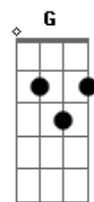

© ukulele-chords.com