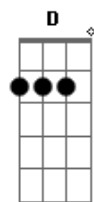

© ukulele-chords.com

[Solo] Dm F C G Dm
Gm Dm C F C
Dm F C G Dm
Gm Dm C F D

[Ponte]

Dm F
Crack the flaming whip
C G Dm
Are sailin' on our censorship
Gm Dm
Riding on a headless horse
C F C
To make the trip

[Refrão]

Bb F
It's been a long time
C D
Since I made a n?w friend
F G
Waitin' on another
D
Black summer to end
Bb F
It's been a long tim?
C D
And you never know when
C G
Waitin' on another
D
Black summer to end

[Solo 2] Dm F C Dm
[Final]

Gm
I've been waitin'
Dm
I've been waitin'
C
Waitin' on another
G
Black summer to end
Dm
I've been waitin'
F
I've been waitin'
C
Waitin' on another
Dm
Black summer to end
Gm
I've been waitin'
Dm
I've been waitin'
C
Waitin' on another
G Dm
Black summer to end