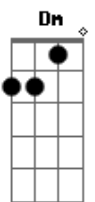

© ukulele-chords.com