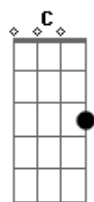

© ukulele-chords.com