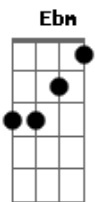

Red Hot Chili Peppers - Black Summer

tom:
Ebm (forma dos acordes no tom de Dm)
Capotraste na 1ª casa
Intro: Dm

[Primeira Parte]

Dm F
A lazy rain am I
C G Dm
The skies refuse to cry
Gm Dm
Cremation takes its piece
C F C
Of your sup_ply
Dm F
The night is dressed like noon
C G Dm
A sailor spoke too soon
Gm Dm
And China's on the dark side
C F C
Of the moon
(Bb F C D F G D)

[Segunda Parte]

Dm F
Platyus are a few
C G Dm
The secret life of Roo
Gm Dm C F C
A personality I never knew
Dm F
My crater weighs a ton
C G Dm
The archer's on the run
Gm Dm
And no one stands alone
C F D
Behind the sun

[Refrão]

Bb F
It's been a long time
C D
Since I made a n?w friend
F G
Waitin' on another
D
Black summer to end
Bb F
It's been a long tim?
C D
And you never know when
C G
Waitin' on another
D
Black summer to end

Acordes

© ukulele-chords.com