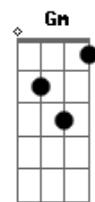

© ukulele-chords.com