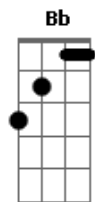

© ukulele-chords.com