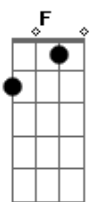

© ukulele-chords.com