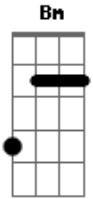

Red Hot Chili Peppers - Backwoods

Tom: **E**

Obs.: For the thrid verse fuck around in **Gb** with a wah.
Intro: /Verse

Chorus

Gtr 2

Or something like

that.
Bridge

Feedback
Solo **Bm** Dorian

Outro Lick

Feedback

Acordes

© ukulele-chords.com

© ukulele-chords.com

© ukulele-chords.com