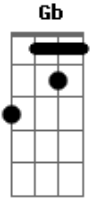

© ukulele-chords.com