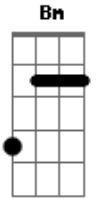

Red Hot Chili Peppers - Backwoods

Tom: **E**

Obs.: For the thrid verse fuck around in **Gb** with a wah.
Intro: /Verse

Chorus

Gtr 2

Or something like

that.
Bridge

Feedback
Solo **Bm** Dorian

Outro Lick

Feedback

Acordes

© ukulele-chords.com

© ukulele-chords.com

© ukulele-chords.com