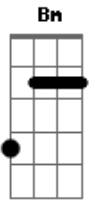

Red Hot Chili Peppers - Backwoods

Tom: **E**

Obs.: For the thrid verse fuck around in **Gb** with a wah.
Intro: /Verse

Chorus

Gtr 2

Or something like

that.
Bridge

Feedback
Solo **Bm** Dorian

Outro Lick

Feedback

Acordes

© ukulele-chords.com

© ukulele-chords.com

© ukulele-chords.com