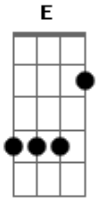

Red Hot Chili Peppers - Backwoods

Tom: **E**

Obs.: For the thrid verse fuck around in **Gb** with a wah.
Intro: /Verse

Chorus

Gtr 2

Or something like

that.
Bridge

Feedback
Solo **Bm** Dorian

Outro Lick

Feedback

Acordes

© ukulele-chords.com