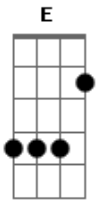

Red Hot Chili Peppers - Backwoods

Tom: **E**

Obs.: For the thrid verse fuck around in **Gb** with a wah.
Intro: /Verse

Chorus

Gtr 2

Or something like

that.
Bridge

Feedback
Solo **Bm** Dorian

Outro Lick

Feedback

Acordes

© ukulele-chords.com