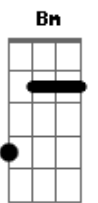

© ukulele-chords.com