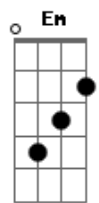

© ukulele-chords.com