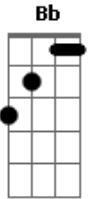

© ukulele-chords.com

© ukulele-chords.com