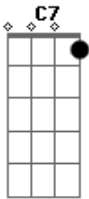

© ukulele-chords.com