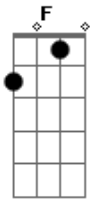

Red Dead Redemption 2 - Cruel Cruel World

Tom: F

Cruel cruel world must I go on F Bb
F Cruel cruel world I'm movin on C C7
F I've been living too fast F7
F7 Bb I've been living too wrong
F C F Cruel cruel world I'm gone
F Bb
This big ol' world sure got me runnin' round
F C C7
I heard a voice that said just settle down
F F7
And with the moonlight as my guide
F7 Bb
And with this feeling deep inside
F C F
I know now that I am homeward bound
F Bb
Cruel cruel world must I go on
F C C7
Cruel cruel world I'm movin on

F F7
I've been living too fast
F7 Bb
I've been living too wrong
F C F
Cruel cruel world I'm gone
F Bb
Dusty trail saw a vapor light
F C C7
Was it mirage? I don't know but it seemed right
F F7
I felt vision(?) I felt trust
F Bb
I knew that then I must
F C F
Go to her from this cruel world
F Bb
Cruel cruel world must I go on
F C C7
Cruel cruel world I'm movin on
F F7
I've been living too fast
F7 Bb
I've been living too wrong
F C F
Cruel cruel world I'm gone

Acordes