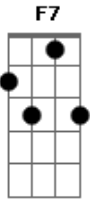

© ukulele-chords.com