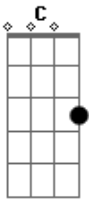

© ukulele-chords.com