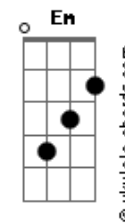

# Red Berets - What You Want I Do

tom: G

What you want i do?  
 When i beside you  
 Im wasting your time  
 Or just a fool

What you want i do?  
 When i want you  
 Im wasting your time  
 Or just a fool

Am  
 Do you think i need you?  
 Em  
 Maybe you're right  
 C  
 If i want to please you  
 G  
 Do you let me try?

What you want i do?  
 When i beside you  
 Im wasting me time  
 And you're a fool

## Acordes

And you're a fool Dm  
 Am  
 Maybe i dont need you  
 Em  
 Not in this life  
 C  
 But if reaaaly need me  
 G  
 I can give you a try  
 [Solo] C G D Dm  
 C G D Dm  
 Am Em C G

Am  
 Maybe i dont need you  
 Em  
 Not in this life  
 C  
 But if reaaaly need me  
 G  
 I can give you a try