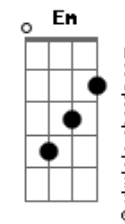

Red Berets - What You Want I Do

tom: G

What you want i do?
 When i beside you
 Im wasting your time
 Or just a fool

What you want i do?
 When i want you
 Im wasting your time
 Or just a fool

Am
 Do you think i need you?
 Em
 Maybe you're right
 C
 If i want to please you
 G
 Do you let me try?

What you want i do?
 When i beside you
 Im wasting me time
 And you're a fool

What you want i do?
 When i want you
 And im wasting my time

Acordes

And you're a fool Dm
 Am
 Maybe i dont need you
 Em
 Not in this life
 C
 But if reaaaly need me
 G
 I can give you a try
 [Solo] C G D Dm
 C G D Dm
 Am Em C G

Am
 Maybe i dont need you
 Em
 Not in this life
 C
 But if reaaaly need me
 G
 I can give you a try

What you want i do? C
 When i beside you G
 Im wasting me time D
 And you're a fool Dm
 What you want i do? C
 When i want you G
 And im wasting my time D
 And you're a fool Dm