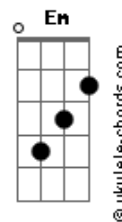

Red Berets - What You Want I Do

tom: ^G

What you want i do?
^G
 When i beside you
^D
 Im wasting your time
^{Dm}
 Or just a fool

What you want i do?
^G
 When i want you
^D
 Im wasting your time
^{Dm}
 Or just a fool

^{Am}
 Do you think i need you?
^{Em}
 Maybe you're right
^C
 If i want to please you
^G
 Do you let me try?

What you want i do?
^G
 When i beside you
^D
 Im wasting me time
^{Dm}
 And you're a fool

What you want i do?
^G
 When i want you
^D
 And im wasting my time

Acordes

And you're a fool ^{Dm}
^{Am}
 Maybe i dont need you
^{Em}
 Not in this life
^C
 But if reaaaly need me
^G
 I can give you a try
 [Solo] ^{C G D Dm}
^{C G D Dm}
^{Am Em C G}

^{Am}
 Maybe i dont need you
^{Em}
 Not in this life
^C
 But if reaaaly need me
^G
 I can give you a try