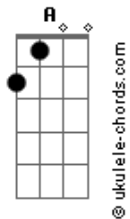

Rebellion - Fade Away

Tom: **A**

(com acordes na forma de)
Intro 2x (0:00 - 0:17):

Verso 1 - 2x (0:17 - 0:34):

Pré-Refrão 2x (0:34 - 0:51):

Refrão (0:52 - 1:09)

Guitar 1:

2x

Guitar 2:

Verso 2 - 2x (1:09 - 1:26)

Acordes

Pré-Refrão 2x - (1:27 - 1:44)

Refrão (1:44 - 2:02):

Guitar 1:

2x

Guitar 2: