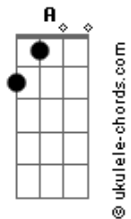

# Rebellion - Fade Away

Tom: **A**

(com acordes na forma de )  
Intro 2x (0:00 - 0:17):

Verso 1 - 2x (0:17 - 0:34):

Pré-Refrão 2x (0:34 - 0:51):

Refrão (0:52 - 1:09)

Guitar 1:

2x

## Acordes

Pré-Refrão 2x - (1:27 - 1:44)

Refrão (1:44 - 2:02):

Guitar 1:

2x

Guitar 2:

Solo (2:02 - 2:37):

Guitar 1 - 4x: