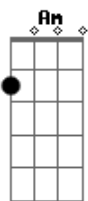

© ukulele-chords.com