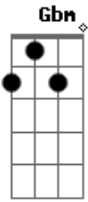

© ukulele-chords.com