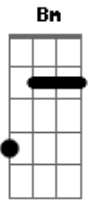

© ukulele-chords.com