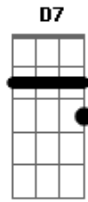

© ukulele-chords.com