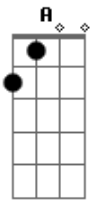

© ukulele-chords.com