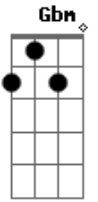

© ukulele-chords.com