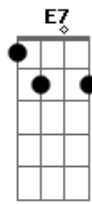

© ukulele-chords.com