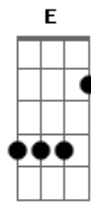

Rebecca Sugar - Steven Universe - Escapism

tom: [Intro] C7M C F7M

C7M C Am F7M

C7M F7M
I guess I have to face

C7M F7M
That in this awful place

C7M F7M
I shouldn't show a trace

E E7
Of doubt

Am D7
But pulled against the grain

Am D7

I feel a little pain
Am D7 F7M
That I would rather do without

I'd rather be
F7M F C7M D7 F7M
Free - ee, free - ee, free

I'd rather be
F7M F C7M Eb F7M
Free - ee, free - ee, free

F7M F C7M Eb F7M
Free - ee, free - ee, free

F
From here

Acordes

© ukulele-chords.com

© ukulele-chords.com

© ukulele-chords.com

© ukulele-chords.com

© ukulele-chords.com

© ukulele-chords.com

© ukulele-chords.com

© ukulele-chords.com

© ukulele-chords.com