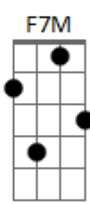

© ukulele-chords.com