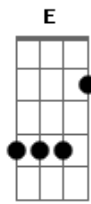

© ukulele-chords.com