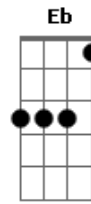

© ukulele-chords.com