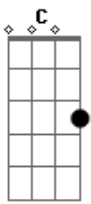

Rebecca Sugar - Steven Universe - Escapism

tom: [Intro] C7M C F7M

C7M C Am F7M

C7M F7M
I guess I have to face

C7M F7M
That in this awful place

C7M F7M
I shouldn't show a trace

E E7
Of doubt

Am D7
But pulled against the grain

Am D7

I feel a little pain
Am D7 F7M
That I would rather do without

I'd rather be
F7M F C7M D7 F7M
Free - ee, free - ee, free

I'd rather be
F7M F C7M Eb F7M
Free - ee, free - ee, free

F7M F C7M Eb F7M
Free - ee, free - ee, free

F
From here

Acordes

© ukulele-chords.com