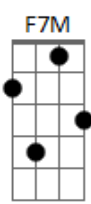

© ukulele-chords.com