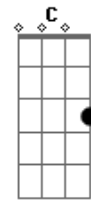

© ukulele-chords.com