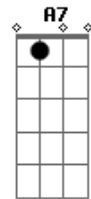

© ukulele-chords.com