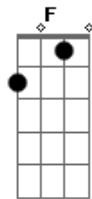

© ukulele-chords.com