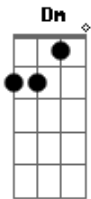

© ukulele-chords.com