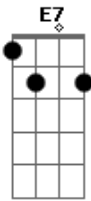

© ukulele-chords.com