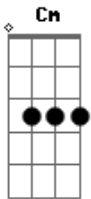

Rebecca Sugar - It's Only Magic

tom:
Capotraste na 3ª casa Cm (forma dos acordes no tom de Am)
Am E7
It's only magic
Am E7
Isn't it amazing when you know
Dm

Every second that you see is
A7
Twenty-four connected pieces
Dm
Thank you for coming
Thank you for staying
F C
Thank you for watching the show

Acordes

© ukulele-chords.com