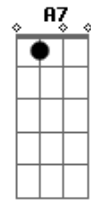

© ukulele-chords.com