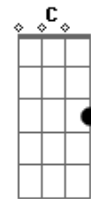

© ukulele-chords.com