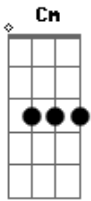

Rebecca Sugar - It's Only Magic

tom:
Capotraste na 3ª casa Cm (forma dos acordes no tom de Am)
Am E7
It's only magic
Am E7
Isn't it amazing when you know
Dm

Every second that you see is
A7
Twenty-four connected pieces
Dm
Thank you for coming
Thank you for staying
F C
Thank you for watching the show

Acordes

© ukulele-chords.com