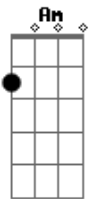

Rebecca Sugar - It's Only Magic

tom:
Capotraste na 3ª casa Cm (forma dos acordes no tom de Am)
Am E7
It's only magic
Am E7
Isn't it amazing when you know
Dm

Every second that you see is
A7
Twenty-four connected pieces
Dm
Thank you for coming
Thank you for staying
F C
Thank you for watching the show

Acordes

© ukulele-chords.com

© ukulele-chords.com

© ukulele-chords.com

© ukulele-chords.com

© ukulele-chords.com

© ukulele-chords.com

© ukulele-chords.com