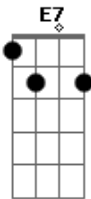

© ukulele-chords.com