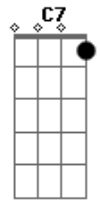

© ukulele-chords.com