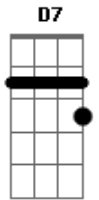

© ukulele-chords.com