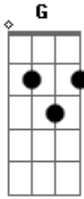

Rebecca Sugar - I'd rather be me (with you)

tom:
G
I'd rather be tall, I'd rather be smart
F Gm7 C7
I'd rather be sure you know I care
F D7
Wherever you go, whatever you start
Gm7 C7
I'd rather be sure you know I'm there
Bb B F D7
I'd rather I always be a part of whatever you do
Gm7 C7 F

I'd rather be me with you
F D7
Wherever we go I already trust
Gm7 C7
I'd know what to do if it were us
F D7
I'd know what to say, I'd know how to be
Gm7 C7
I'd know your entire syllabus
Bb B F D7
I can't think of any other thing in the world I would rather
do
Gm7 C7 F7M
If I could be I'd rather be me with you

Acordes

© ukulele-chords.com

© ukulele-chords.com

© ukulele-chords.com

© ukulele-chords.com

© ukulele-chords.com

© ukulele-chords.com

© ukulele-chords.com

© ukulele-chords.com