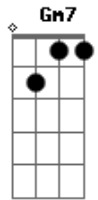

© ukulele-chords.com