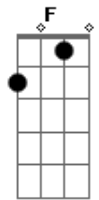

© ukulele-chords.com