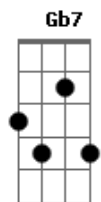

© ukulele-chords.com