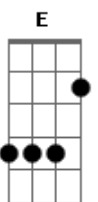

© ukulele-chords.com