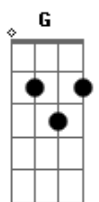

© ukulele-chords.com