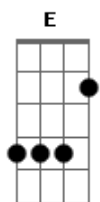

© ukulele-chords.com