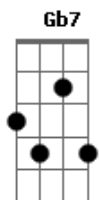

© ukulele-chords.com