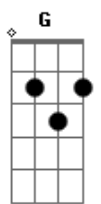

© ukulele-chords.com