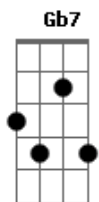

© ukulele-chords.com