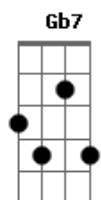

© ukulele-chords.com